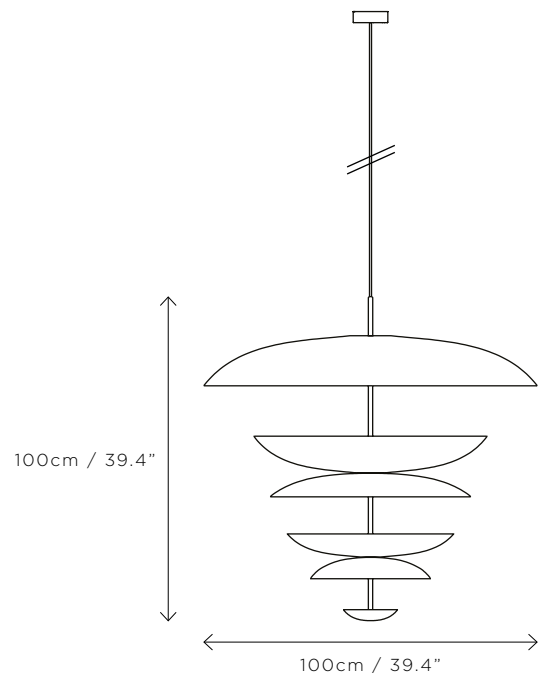

SPECIFICATIONS

DIMENSIONS	Dia. 100cm (39.4") Height 100cm (39.4")
WEIGHT	Approx. 40kg (88.2lbs)
MATERIALS	Satin brass framework Hand-spun brass plate
LEAD TIME	8-10 weeks excl. shipping
ILLUMINATION	Integrated LED (No bulb required) LED colour temperature 2700K LED dimmable driver
OUTPUT	Constant current 700mA 80W 5800 lumen
INPUT	120/240V - 50,000 hours rated life
DIMMING	Mains, DALI, 0-10V or 1-10V
CEILING MOUNTED	INTEGRATED driver - housed in product Standard 3m (118") cable cut to size Drop rod / hang straight options available
REGION	CE certified; UL listing available at a surcharge