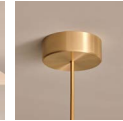

SPECIFICATIONS

DIMENSIONS	Dia. 100cm (39.4") Height 100cm (39.4")
WEIGHT	Approx. 40kg (88.2lbs)
MATERIALS	Satin brass framework Hand-spun brass plate
LEAD TIME	8-10 weeks excl. shipping
ILLUMINATION	Integrated LED (No bulb required) LED colour temperature 2700K LED dimmable driver
OUTPUT	Constant current 700mA 80W 5800 lumen
INPUT	120/240V - 50,000 hours rated life
DIMMING	Mains, DALI, 0-10V or 1-10V
CEILING MOUNTED	INTEGRATED driver - housed in product Standard 3m (118") cable cut to size Drop rod / hang straight options available
REGION	CE certified; UL listing available at a surcharge

FINISH

ORE

ORE REGOLITH SOL M BRONZE

FRAME

S BRASS

CANOPY

S BRASS

CABLE

GOLD

STANDARD COMBINATION

SHADE

ORE

FRAME

SATIN BRASS

CANOPY

SATIN BRASS