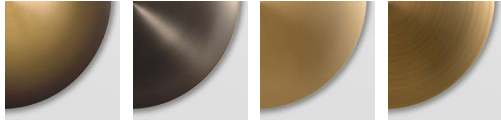

SPECIFICATIONS

DIMENSIONS	Dia. 100cm (39.4") Height 100cm (39.4")
WEIGHT	Approx. 40kg (88.2lbs)
MATERIALS	Satin brass framework Hand-spun brass plate
LEAD TIME	8-10 weeks excl. shipping
ILLUMINATION	Integrated LED (No bulb required) LED colour temperature 2700K LED dimmable driver
OUTPUT	Constant current 700mA 80W 5800 lumen
INPUT	120/240V - 50,000 hours rated life
DIMMING	Mains, DALI, 0-10V or 1-10V
CEILING MOUNTED	INTEGRATED driver - housed in product Standard 3m (118") cable cut to size Drop rod / hang straight options available
REGION	CE certified; UL listing available at a surcharge

FINISH

ORE

ORE REGOLITH SOL M BRONZE

FRAME

S BRASS

CANOPY

S BRASS

CABLE

GOLD

STANDARD COMBINATION

SHADE

ORE

FRAME

SATIN BRASS

CANOPY

SATIN BRASS