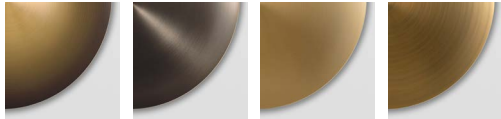

SPECIFICATIONS

DIMENSIONS	Dia. 70cm (27.5") Height 85cm (33.5")
WEIGHT	Approx. 30kg (66.1lbs)
MATERIALS	Satin brass framework Hand-spun brass plate
LEAD TIME	8-10 weeks excl. shipping
ILLUMINATION	Integrated LED (No bulb required) LED colour temperature 2700K LED dimmable driver
OUTPUT	Constant current 700mA 60W 4500 lumen
INPUT	120/240V - 50,000 hours rated life
DIMMING	Mains, DALI, 0-10V or 1-10V
CEILING MOUNTED	INTEGRATED driver - housed in product Standard 3m (118") cable cut to size Drop rod / hang straight options available
REGION	CE certified; UL listing available at a surcharge

FINISH

ORE

ORE REGOLITH SOL M BRONZE

FRAME

S BRASS

CANOPY

S BRASS

CABLE

GOLD

STANDARD COMBINATION

SHADE

ORE

FRAME

SATIN BRASS

CANOPY

SATIN BRASS