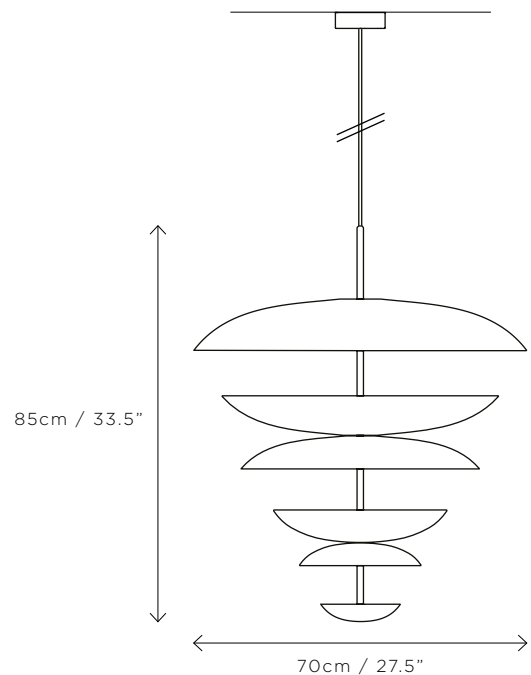

SPECIFICATIONS

DIMENSIONS	Dia. 70cm (27.5") Height 85cm (33.5")
WEIGHT	Approx. 30kg (66.1lbs)
MATERIALS	Satin brass framework Hand-spun brass plate
LEAD TIME	8-10 weeks excl. shipping
ILLUMINATION	Integrated LED (No bulb required) LED colour temperature 2700K LED dimmable driver
OUTPUT	Constant current 700mA 60W 4500 lumen
INPUT	120/240V - 50,000 hours rated life
DIMMING	Mains, DALI, 0-10V or 1-10V
CEILING MOUNTED	INTEGRATED driver - housed in product Standard 3m (118") cable cut to size Drop rod / hang straight options available
REGION	CE certified; UL listing available at a surcharge