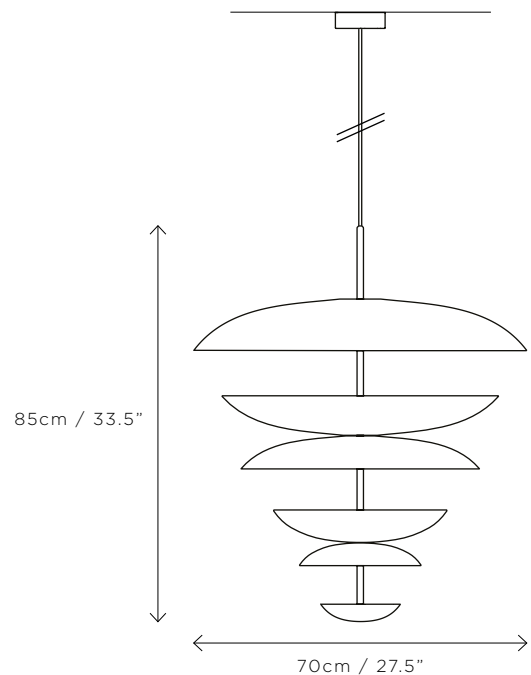

SPECIFICATIONS

DIMENSIONS	Dia. 70cm (27.5") Height 85cm (33.5")
WEIGHT	Approx. 30kg (66.1lbs)
MATERIALS	Satin brass framework Hand-spun brass plate
LEAD TIME	8-10 weeks excl. shipping
ILLUMINATION	Integrated LED (No bulb required) LED colour temperature 2700K LED dimmable driver
OUTPUT	Constant current 700mA 60W 4500 lumen
INPUT	120/240V - 50,000 hours rated life
DIMMING	Mains, DALI, 0-10V or 1-10V
CEILING MOUNTED	INTEGRATED driver - housed in product Standard 3m (118") cable cut to size Drop rod / hang straight options available
REGION	CE certified; UL listing available at a surcharge

FINISH

REGOLITH

REGOLITH RUST M BRONZE

FRAME

D BRONZE

CANOPY

D BRONZE

CABLE