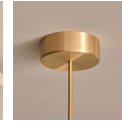

SPECIFICATIONS

DIMENSIONS	Dia. 70cm (27.5") Height 85cm (33.5")
WEIGHT	Approx. 30kg (66.1lbs)
MATERIALS	Satin brass framework Hand-spun brass plate
LEAD TIME	8-10 weeks excl. shipping
ILLUMINATION	Integrated LED (No bulb required) LED colour temperature 2700K LED dimmable driver
OUTPUT	Constant current 700mA 60W 4500 lumen
INPUT	120/240V - 50,000 hours rated life
DIMMING	Mains, DALI, 0-10V or 1-10V
CEILING MOUNTED	INTEGRATED driver - housed in product Standard 3m (118") cable cut to size Drop rod / hang straight options available
REGION	CE certified; UL listing available at a surcharge

FINISH

VERDIGRIS

SOL VERDIGRIS M BRONZE

FRAME

S BRASS

CANOPY

S BRASS

CABLE

GOLD

STANDARD COMBINATION

SHADE

VERDIGRIS

FRAME

SATIN BRASS

CANOPY

SATIN BRASS