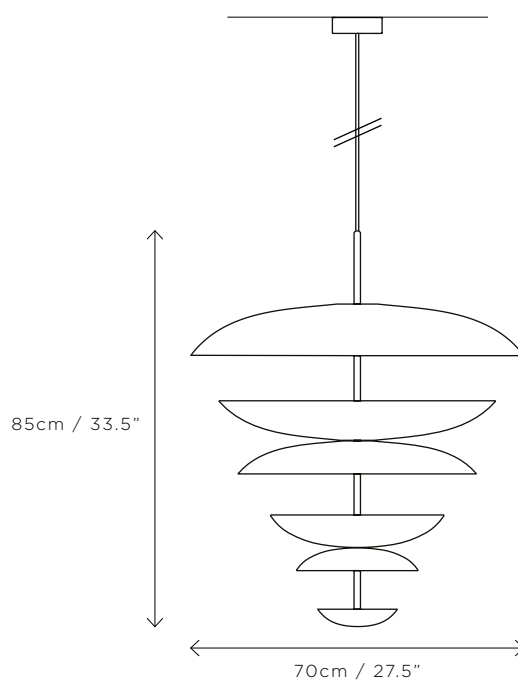

SPECIFICATIONS

DIMENSIONS	Dia. 70cm (27.5") Height 85cm (33.5")
WEIGHT	Approx. 30kg (66.1lbs)
MATERIALS	Satin brass framework Hand-spun brass plate
LEAD TIME	8-10 weeks excl. shipping
ILLUMINATION	Integrated LED (No bulb required) LED colour temperature 2700K LED dimmable driver
OUTPUT	Constant current 700mA 60W 4500 lumen
INPUT	120/240V - 50,000 hours rated life
DIMMING	Mains, DALI, 0-10V or 1-10V
CEILING MOUNTED	INTEGRATED driver - housed in product Standard 3m (118") cable cut to size Drop rod / hang straight options available
REGION	CE certified; UL listing available at a surcharge