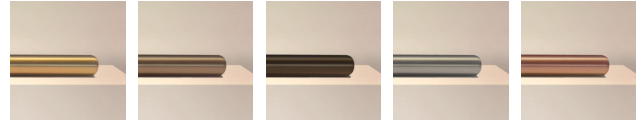

SPECIFICATIONS

DIMENSIONS	Dia. 70cm (27.5") Height 85cm (33.5")
WEIGHT	Approx. 30kg (66.1lbs)
MATERIALS	Satin brass framework Hand-spun brass plate
LEAD TIME	8-10 weeks excl. shipping
ILLUMINATION	Integrated LED (No bulb required) LED colour temperature 2700K LED dimmable driver
OUTPUT	Constant current 700mA 60W 4500 lumen
INPUT	120/240V - 50,000 hours rated life
DIMMING	Mains, DALI, 0-10V or 1-10V
CEILING MOUNTED	INTEGRATED driver - housed in product Standard 3m (118") cable cut to size Drop rod / hang straight options available
REGION	CE certified; UL listing available at a surcharge

FINISHES

SHADE

SOL ORE REGOLITH SELENO CALLISTO

RUST VERDIGRIS PURION MAROON SEPIA

OLIVE ROSE CARMINE CUSTOM*

FRAME

S BRASS M BRONZE D BRONZE NICKEL COPPER

CANOPY

S BRASS M BRONZE D BRONZE NICKEL COPPER

CABLE

GOLD BROWN BLACK SILVER ROSE

STANDARD FINISH COMBINATIONS

SHADE	FRAME	CANOPY	CABLE
SOL	SATIN BRASS	SATIN BRASS	GOLD
ORE	SATIN BRASS	SATIN BRASS	GOLD
REGOLITH	DARK BRONZE	DARK BRONZE	BLACK
SELENO	NICKEL	NICKEL	SILVER
CALLISTO	SATIN BRASS	SATIN BRASS	GOLD
RUST	SATIN BRASS	SATIN BRASS	GOLD
VERDIGRIS	SATIN BRASS	SATIN BRASS	GOLD
PURION	SATIN BRASS	SATIN BRASS	GOLD
MAROON	SATIN BRASS	SATIN BRASS	GOLD
SEPIA	SATIN BRASS	SATIN BRASS	GOLD
OLIVE	SATIN BRASS	SATIN BRASS	GOLD
ROSE	SATIN BRASS	SATIN BRASS	GOLD
CARMINE	SATIN BRASS	SATIN BRASS	GOLD