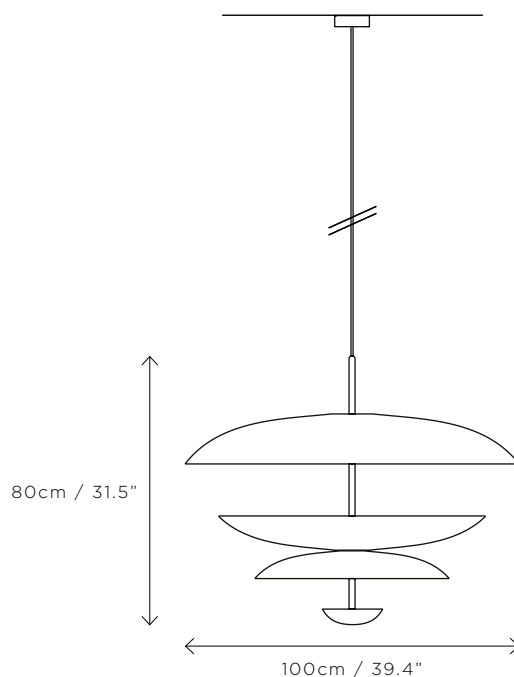

SPECIFICATIONS

DIMENSIONS	Dia. 100cm (39.4") Height 80cm (31.5")
WEIGHT	Approx. 30kg (66.1lbs)
MATERIALS	Satin brass framework Hand-spun brass plate
LEAD TIME	8-10 weeks excl. shipping
ILLUMINATION	Integrated LED (No bulb required) LED colour temperature 2700K LED dimmable driver
OUTPUT	Constant current 700mA 50W 3650 lumen
INPUT	120/240V - 50,000 hours rated life
DIMMING	Mains, DALI, 0-10V or 1-10V
CEILING MOUNTED	INTEGRATED driver - housed in product Standard 3m (118") cable cut to size Drop rod / hang straight options available
REGION	CE certified; UL listing available at a surcharge