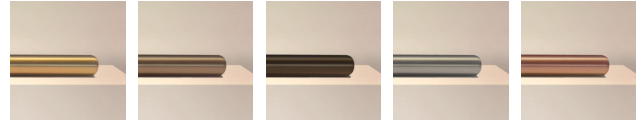

SPECIFICATIONS

DIMENSIONS	Dia. 100cm (39.4") Height 80cm (31.5")
WEIGHT	Approx. 30kg (66.1lbs)
MATERIALS	Satin brass framework Hand-spun brass plate
LEAD TIME	8-10 weeks excl. shipping
ILLUMINATION	Integrated LED (No bulb required) LED colour temperature 2700K LED dimmable driver
OUTPUT	Constant current 700mA 50W 3650 lumen
INPUT	120/240V - 50,000 hours rated life
DIMMING	Mains, DALI, 0-10V or 1-10V
CEILING MOUNTED	INTEGRATED driver - housed in product Standard 3m (118") cable cut to size Drop rod / hang straight options available
REGION	CE certified; UL listing available at a surcharge

FINISHES

SHADE

SOL ORE REGOLITH SELENO CALLISTO

RUST VERDIGRIS PURION MAROON SEPIA

OLIVE ROSE CARMINE CUSTOM*

FRAME

S BRASS M BRONZE D BRONZE NICKEL COPPER

CANOPY

S BRASS M BRONZE D BRONZE NICKEL COPPER

CABLE

GOLD BROWN BLACK SILVER ROSE

STANDARD FINISH COMBINATIONS

SHADE	FRAME	CANOPY	CABLE
SOL	SATIN BRASS	SATIN BRASS	GOLD
ORE	SATIN BRASS	SATIN BRASS	GOLD
REGOLITH	DARK BRONZE	DARK BRONZE	BLACK
SELENO	NICKEL	NICKEL	SILVER
CALLISTO	SATIN BRASS	SATIN BRASS	GOLD
RUST	SATIN BRASS	SATIN BRASS	GOLD
VERDIGRIS	SATIN BRASS	SATIN BRASS	GOLD
PURION	SATIN BRASS	SATIN BRASS	GOLD
MAROON	SATIN BRASS	SATIN BRASS	GOLD
SEPIA	SATIN BRASS	SATIN BRASS	GOLD
OLIVE	SATIN BRASS	SATIN BRASS	GOLD
ROSE	SATIN BRASS	SATIN BRASS	GOLD
CARMINE	SATIN BRASS	SATIN BRASS	GOLD