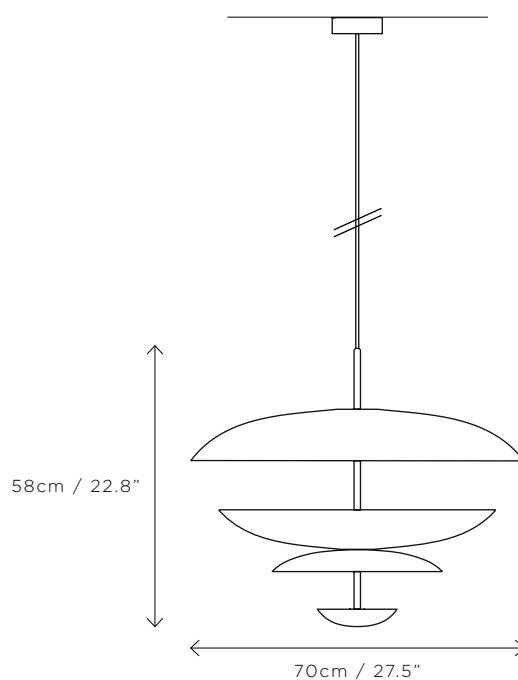

## SPECIFICATIONS

DIMENSIONS	Dia. 70cm (27.5") Height 58cm (22.8")
WEIGHT	Approx. 20kg (44.1lbs)
MATERIALS	Satin brass framework Hand-spun brass plate
LEAD TIME	8-10 weeks excl. shipping
ILLUMINATION	Integrated LED (No bulb required) LED colour temperature 2700K LED dimmable driver
OUTPUT	Constant current 700mA 40W 3000 lumen
INPUT	120/240V - 50,000 hours rated life
DIMMING	Mains, DALI, 0-10V or 1-10V
CEILING MOUNTED	INTEGRATED driver - housed in product Standard 3m (118") cable cut to size Drop rod / hang straight options available
REGION	CE certified; UL listing available at a surcharge