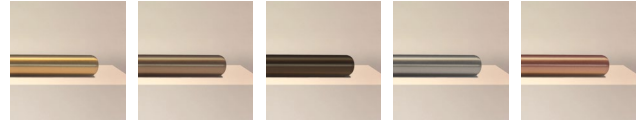

## SPECIFICATIONS

DIMENSIONS	Dia. 70cm (27.5") Height 58cm (22.8")
WEIGHT	Approx. 20kg (44.1lbs)
MATERIALS	Satin brass framework Hand-spun brass plate
LEAD TIME	8-10 weeks excl. shipping
ILLUMINATION	Integrated LED (No bulb required) LED colour temperature 2700K LED dimmable driver
OUTPUT	Constant current 700mA 40W 3000 lumen
INPUT	120/240V - 50,000 hours rated life
DIMMING	Mains, DALI, 0-10V or 1-10V
CEILING MOUNTED	INTEGRATED driver - housed in product Standard 3m (118") cable cut to size Drop rod / hang straight options available
REGION	CE certified; UL listing available at a surcharge

### SHADE

SOL ORE REGOLITH SELENO CALLISTO

RUST VERDIGRIS PURION MAROON SEPIA

OLIVE ROSE CARMINE CUSTOM\*

### FRAME

S BRASS M BRONZE D BRONZE NICKEL COPPER