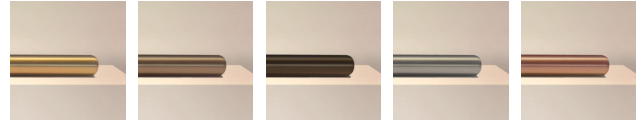

## SPECIFICATIONS

DIMENSIONS	Dia. 20cm (7.9") Depth 10cm (3.9")
WEIGHT	Approx. 3kg (6.6lbs)
MATERIALS	Satin brass framework Hand-spun brass plate
LEAD TIME	8-10 weeks excl. shipping
ILLUMINATION	Integrated LED (No bulb required) LED colour temperature 2700K LED dimmable driver
OUTPUT	Constant current 350mA 10W 800 lumen
INPUT	120/240V 50,000 hours rated life
DIMMING	Mains, DALI, 0-10V or 1-10V
WALL MOUNTED	REMOTE driver- to be located in ceiling or wall
REGION	CE certified; UL listing available at a surcharge

### SHADE

SOL ORE REGOLITH SELENO CALLISTO

RUST VERDIGRIS PURION MAROON SEPIA

OLIVE ROSE CARMINE CUSTOM\*

### FRAME

S BRASS M BRONZE D BRONZE NICKEL COPPER