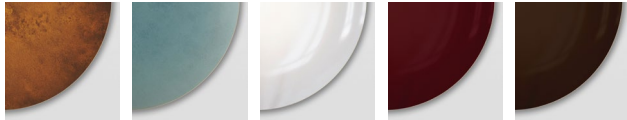

## SPECIFICATIONS

DIMENSIONS	Dia. 20cm (7.9") Depth 10cm (3.9")
WEIGHT	Approx. 3kg (6.6lbs)
MATERIALS	Satin brass framework Hand-spun brass plate
LEAD TIME	8-10 weeks excl. shipping
ILLUMINATION	Integrated LED (No bulb required) LED colour temperature 2700K LED dimmable driver
OUTPUT	Constant current 350mA 10W 800 lumen
INPUT	120/240V 50,000 hours rated life
DIMMING	Mains, DALI, 0-10V or 1-10V
WALL MOUNTED	REMOTE driver- to be located in ceiling or wall
REGION	CE certified; UL listing available at a surcharge

## FINISHES

### SHADE

SOL ORE REGOLITH SELENO CALLISTO

RUST VERDIGRIS PURION MAROON SEPIA

OLIVE ROSE CARMINE CUSTOM\*