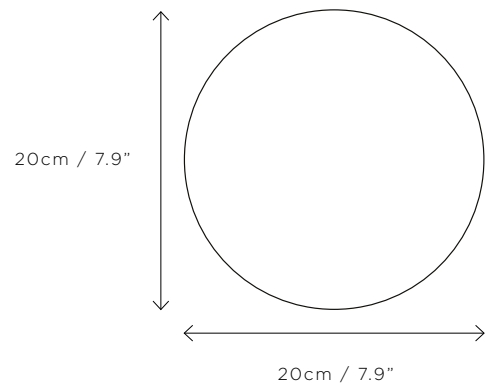

## SPECIFICATIONS

DIMENSIONS	Dia. 20cm (7.9") Depth 10cm (3.9")
WEIGHT	Approx. 3kg (6.6lbs)
MATERIALS	Satin brass framework Hand-spun brass plate
LEAD TIME	8-10 weeks excl. shipping
ILLUMINATION	Integrated LED (No bulb required) LED colour temperature 2700K LED dimmable driver
OUTPUT	Constant current 350mA 10W 800 lumen
INPUT	120/240V 50,000 hours rated life
DIMMING	Mains, DALI, 0-10V or 1-10V
WALL MOUNTED	REMOTE driver- to be located in ceiling or wall
REGION	CE certified; UL listing available at a surcharge