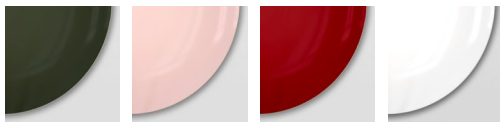

## SPECIFICATIONS

DIMENSIONS	Dia. 20cm (7.9") Depth 10cm (3.9")
WEIGHT	Approx. 3kg (6.6lbs)
MATERIALS	Satin brass framework Hand-spun brass plate
LEAD TIME	8-10 weeks excl. shipping
ILLUMINATION	Integrated LED (No bulb required) LED colour temperature 2700K LED dimmable driver
OUTPUT	Constant current 350mA 10W 800 lumen
INPUT	120/240V 50,000 hours rated life
DIMMING	Mains, DALI, 0-10V or 1-10V
WALL MOUNTED	REMOTE driver- to be located in ceiling or wall
REGION	CE certified; UL listing available at a surcharge

## FINISHES

### SHADE

SOL ORE REGOLITH SELENO CALLISTO

RUST VERDIGRIS PURION MAROON SEPIA

OLIVE ROSE CARMINE CUSTOM\*