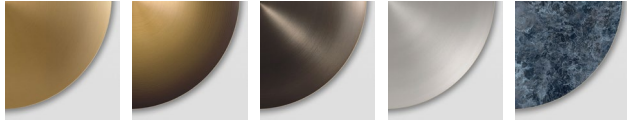

## SPECIFICATIONS

DIMENSIONS	Dia. 20cm (7.9") Depth 10cm (3.9")
WEIGHT	Approx. 3kg (6.6lbs)
MATERIALS	Satin brass framework Hand-spun brass plate
LEAD TIME	8-10 weeks excl. shipping
ILLUMINATION	Integrated LED (No bulb required) LED colour temperature 2700K LED dimmable driver
OUTPUT	Constant current 350mA 10W 800 lumen
INPUT	120/240V 50,000 hours rated life
DIMMING	Mains, DALI, 0-10V or 1-10V
WALL MOUNTED	REMOTE driver- to be located in ceiling or wall
REGION	CE certified; UL listing available at a surcharge

## FINISHES

### SHADE

SOL ORE REGOLITH SELENO CALLISTO

RUST VERDIGRIS PURION MAROON SEPIA

OLIVE ROSE CARMINE CUSTOM\*

## STANDARD FINISH COMBINATIONS

SHADE	FRAME	CANOPY	CABLE
SOL	SATIN BRASS	SATIN BRASS	GOLD
ORE	SATIN BRASS	SATIN BRASS	GOLD
REGOLITH	DARK BRONZE	DARK BRONZE	BLACK
SELENO	NICKEL	NICKEL	SILVER
CALLISTO	SATIN BRASS	SATIN BRASS	GOLD
RUST	SATIN BRASS	SATIN BRASS	GOLD
VERDIGRIS	SATIN BRASS	SATIN BRASS	GOLD
PURION	SATIN BRASS	SATIN BRASS	GOLD
MAROON	SATIN BRASS	SATIN BRASS	GOLD
SEPIA	SATIN BRASS	SATIN BRASS	GOLD
OLIVE	SATIN BRASS	SATIN BRASS	GOLD
ROSE	SATIN BRASS	SATIN BRASS	GOLD
CARMINE	SATIN BRASS	SATIN BRASS	GOLD