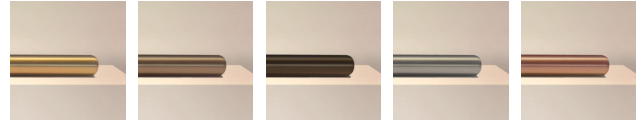

SPECIFICATIONS

DIMENSIONS	Dia. 26cm (10.2") Depth 12cm (4.7")
WEIGHT	Approx. 3kg (6.6lbs)
MATERIALS	Satin brass framework Hand-spun brass plate
LEAD TIME	8-10 weeks excl. shipping
ILLUMINATION	Integrated LED (No bulb required) LED colour temperature 2700K LED dimmable driver
OUTPUT	Constant current 350mA 10W 800 lumen
INPUT	120/240V 50,000 hours rated life
DIMMING	Mains, DALI, 0-10V or 1-10V
WALL MOUNTED	REMOTE driver- to be located in ceiling or wall
REGION	CE certified; UL listing available at a surcharge

FINISHES

SHADE

SOL ORE REGOLITH SELENO CALLISTO

RUST VERDIGRIS PURION MAROON SEPIA

OLIVE ROSE CARMINE CUSTOM*

FRAME

S BRASS M BRONZE D BRONZE NICKEL COPPER

CANOPY

S BRASS M BRONZE D BRONZE NICKEL COPPER

CABLE

GOLD BROWN BLACK SILVER ROSE

STANDARD FINISH COMBINATIONS

SHADE	FRAME	CANOPY	CABLE
SOL	SATIN BRASS	SATIN BRASS	GOLD
ORE	SATIN BRASS	SATIN BRASS	GOLD
REGOLITH	DARK BRONZE	DARK BRONZE	BLACK
SELENO	NICKEL	NICKEL	SILVER
CALLISTO	SATIN BRASS	SATIN BRASS	GOLD
RUST	SATIN BRASS	SATIN BRASS	GOLD
VERDIGRIS	SATIN BRASS	SATIN BRASS	GOLD
PURION	SATIN BRASS	SATIN BRASS	GOLD
MAROON	SATIN BRASS	SATIN BRASS	GOLD
SEPIA	SATIN BRASS	SATIN BRASS	GOLD
OLIVE	SATIN BRASS	SATIN BRASS	GOLD
ROSE	SATIN BRASS	SATIN BRASS	GOLD
CARMINE	SATIN BRASS	SATIN BRASS	GOLD