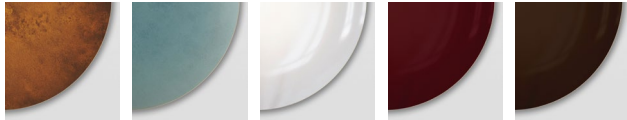

SPECIFICATIONS

DIMENSIONS	Dia. 26cm (10.2") Depth 12cm (4.7")
WEIGHT	Approx. 3kg (6.6lbs)
MATERIALS	Satin brass framework Hand-spun brass plate
LEAD TIME	8-10 weeks excl. shipping
ILLUMINATION	Integrated LED (No bulb required) LED colour temperature 2700K LED dimmable driver
OUTPUT	Constant current 350mA 10W 800 lumen
INPUT	120/240V 50,000 hours rated life
DIMMING	Mains, DALI, 0-10V or 1-10V
WALL MOUNTED	REMOTE driver- to be located in ceiling or wall
REGION	CE certified; UL listing available at a surcharge

FINISHES

SHADE

SOL ORE REGOLITH SELENO CALLISTO

RUST VERDIGRIS PURION MAROON SEPIA

OLIVE ROSE CARMINE CUSTOM*

FRAME

S BRASS M BRONZE D BRONZE NICKEL COPPER

CANOPY

S BRASS M BRONZE D BRONZE NICKEL COPPER

CABLE

GOLD BROWN BLACK SILVER ROSE

STANDARD FINISH COMBINATIONS

SHADE	FRAME	CANOPY	CABLE
SOL	SATIN BRASS	SATIN BRASS	GOLD
ORE	SATIN BRASS	SATIN BRASS	GOLD
REGOLITH	DARK BRONZE	DARK BRONZE	BLACK
SELENO	NICKEL	NICKEL	SILVER
CALLISTO	SATIN BRASS	SATIN BRASS	GOLD
RUST	SATIN BRASS	SATIN BRASS	GOLD
VERDIGRIS	SATIN BRASS	SATIN BRASS	GOLD
PURION	SATIN BRASS	SATIN BRASS	GOLD
MAROON	SATIN BRASS	SATIN BRASS	GOLD
SEPIA	SATIN BRASS	SATIN BRASS	GOLD
OLIVE	SATIN BRASS	SATIN BRASS	GOLD
ROSE	SATIN BRASS	SATIN BRASS	GOLD
CARMINE	SATIN BRASS	SATIN BRASS	GOLD