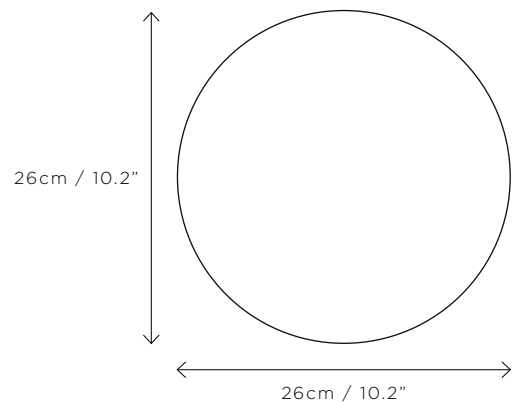

SPECIFICATIONS

DIMENSIONS	Dia. 26cm (10.2") Depth 12cm (4.7")
WEIGHT	Approx. 3kg (6.6lbs)
MATERIALS	Satin brass framework Hand-spun brass plate
LEAD TIME	8-10 weeks excl. shipping
ILLUMINATION	Integrated LED (No bulb required) LED colour temperature 2700K LED dimmable driver
OUTPUT	Constant current 350mA 10W 800 lumen
INPUT	120/240V 50,000 hours rated life
DIMMING	Mains, DALI, 0-10V or 1-10V
WALL MOUNTED	REMOTE driver- to be located in ceiling or wall
REGION	CE certified; UL listing available at a surcharge