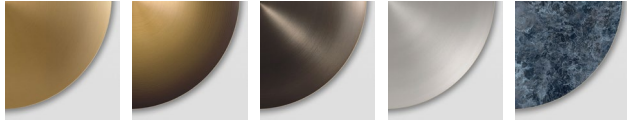

SPECIFICATIONS

DIMENSIONS	Dia. 26cm (10.2") Depth 12cm (4.7")
WEIGHT	Approx. 3kg (6.6lbs)
MATERIALS	Satin brass framework Hand-spun brass plate
LEAD TIME	8-10 weeks excl. shipping
ILLUMINATION	Integrated LED (No bulb required) LED colour temperature 2700K LED dimmable driver
OUTPUT	Constant current 350mA 10W 800 lumen
INPUT	120/240V 50,000 hours rated life
DIMMING	Mains, DALI, 0-10V or 1-10V
WALL MOUNTED	REMOTE driver- to be located in ceiling or wall
REGION	CE certified; UL listing available at a surcharge

FINISHES

SHADE

SOL ORE REGOLITH SELENO CALLISTO

RUST VERDIGRIS PURION MAROON SEPIA

OLIVE ROSE CARMINE CUSTOM*

FRAME

S BRASS M BRONZE D BRONZE NICKEL COPPER

CANOPY

S BRASS M BRONZE D BRONZE NICKEL COPPER

CABLE

GOLD BROWN BLACK SILVER ROSE

STANDARD FINISH COMBINATIONS

SHADE	FRAME	CANOPY	CABLE
SOL	SATIN BRASS	SATIN BRASS	GOLD
ORE	SATIN BRASS	SATIN BRASS	GOLD
REGOLITH	DARK BRONZE	DARK BRONZE	BLACK
SELENO	NICKEL	NICKEL	SILVER
CALLISTO	SATIN BRASS	SATIN BRASS	GOLD
RUST	SATIN BRASS	SATIN BRASS	GOLD
VERDIGRIS	SATIN BRASS	SATIN BRASS	GOLD
PURION	SATIN BRASS	SATIN BRASS	GOLD
MAROON	SATIN BRASS	SATIN BRASS	GOLD
SEPIA	SATIN BRASS	SATIN BRASS	GOLD
OLIVE	SATIN BRASS	SATIN BRASS	GOLD
ROSE	SATIN BRASS	SATIN BRASS	GOLD
CARMINE	SATIN BRASS	SATIN BRASS	GOLD