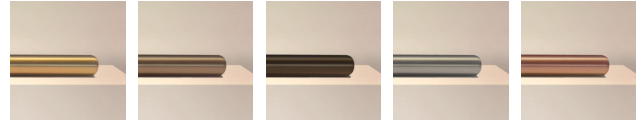

SPECIFICATIONS

DIMENSIONS	Width 60cm (23.6") Height 65cm (25.6") Depth 18cm (7.1")
WEIGHT	Approx. 4kg (8.8lbs)
MATERIALS	Satin brass framework Hand-spun brass plate
LEAD TIME	8-10 weeks excl. shipping
ILLUMINATION	Integrated LED (No bulb required) LED colour temperature 2700K LED dimmable driver
OUTPUT	Constant current 350mA 5W 350 lumen
INPUT	120/240V 50,000 hours rated life
DIMMING	Mains, DALI, 0-10V or 1-10V
WALL MOUNTED	REMOTE driver- to be located in ceiling or wall
REGION	CE certified; UL listing available at a surcharge

FINISHES

SHADE

SOL ORE REGOLITH SELENO CALLISTO

RUST VERDIGRIS PURION MAROON SEPIA

OLIVE ROSE CARMINE CUSTOM*

FRAME

S BRASS M BRONZE D BRONZE NICKEL COPPER

CANOPY

S BRASS M BRONZE D BRONZE NICKEL COPPER

CABLE

GOLD BROWN BLACK SILVER ROSE

STANDARD FINISH COMBINATIONS

SHADE	FRAME	CANOPY	CABLE
SOL	SATIN BRASS	SATIN BRASS	GOLD
ORE	SATIN BRASS	SATIN BRASS	GOLD
REGOLITH	DARK BRONZE	DARK BRONZE	BLACK
SELENO	NICKEL	NICKEL	SILVER
CALLISTO	SATIN BRASS	SATIN BRASS	GOLD
RUST	SATIN BRASS	SATIN BRASS	GOLD
VERDIGRIS	SATIN BRASS	SATIN BRASS	GOLD
PURION	SATIN BRASS	SATIN BRASS	GOLD
MAROON	SATIN BRASS	SATIN BRASS	GOLD
SEPIA	SATIN BRASS	SATIN BRASS	GOLD
OLIVE	SATIN BRASS	SATIN BRASS	GOLD
ROSE	SATIN BRASS	SATIN BRASS	GOLD
CARMINE	SATIN BRASS	SATIN BRASS	GOLD