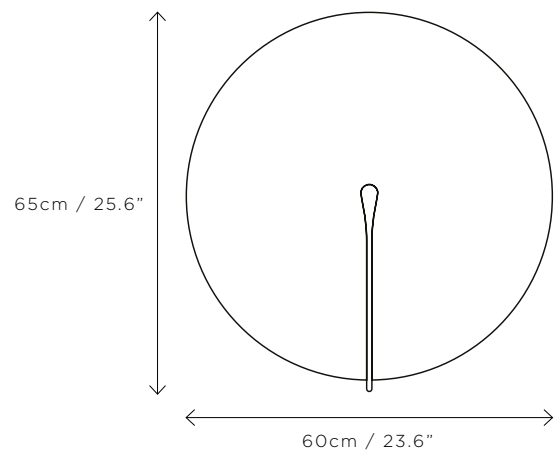

SPECIFICATIONS

DIMENSIONS	Width 60cm (23.6") Height 65cm (25.6") Depth 18cm (7.1")
WEIGHT	Approx. 4kg (8.8lbs)
MATERIALS	Satin brass framework Hand-spun brass plate
LEAD TIME	8-10 weeks excl. shipping
ILLUMINATION	Integrated LED (No bulb required) LED colour temperature 2700K LED dimmable driver
OUTPUT	Constant current 350mA 5W 350 lumen
INPUT	120/240V 50,000 hours rated life
DIMMING	Mains, DALI, 0-10V or 1-10V
WALL MOUNTED	REMOTE driver- to be located in ceiling or wall
REGION	CE certified; UL listing available at a surcharge