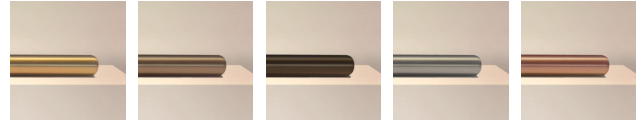

SPECIFICATIONS

DIMENSIONS	Width 35cm (13.8") Height 37cm (14.6") Depth 12cm (4.7")
WEIGHT	Approx. 3kg (6.6lbs)
MATERIALS	Satin brass framework Hand-spun brass plate
LEAD TIME	8-10 weeks excl. shipping
ILLUMINATION	Integrated LED (No bulb required) LED colour temperature 2700K LED dimmable driver
OUTPUT	Constant current 350mA 5W 350 lumen
INPUT	120/240V 50,000 hours rated life
DIMMING	Mains, DALI, 0-10V or 1-10V
WALL MOUNTED	REMOTE driver- to be located in ceiling or wall
REGION	CE certified; UL listing available at a surcharge

FINISHES

SHADE

SOL ORE REGOLITH SELENO CALLISTO

RUST VERDIGRIS PURION MAROON SEPIA

OLIVE ROSE CARMINE CUSTOM*

FRAME

S BRASS M BRONZE D BRONZE NICKEL COPPER

CANOPY

S BRASS M BRONZE D BRONZE NICKEL COPPER

CABLE

GOLD BROWN BLACK SILVER ROSE

STANDARD FINISH COMBINATIONS

SHADE	FRAME	CANOPY	CABLE
SOL	SATIN BRASS	SATIN BRASS	GOLD
ORE	SATIN BRASS	SATIN BRASS	GOLD
REGOLITH	DARK BRONZE	DARK BRONZE	BLACK
SELENO	NICKEL	NICKEL	SILVER
CALLISTO	SATIN BRASS	SATIN BRASS	GOLD
RUST	SATIN BRASS	SATIN BRASS	GOLD
VERDIGRIS	SATIN BRASS	SATIN BRASS	GOLD
PURION	SATIN BRASS	SATIN BRASS	GOLD
MAROON	SATIN BRASS	SATIN BRASS	GOLD
SEPIA	SATIN BRASS	SATIN BRASS	GOLD
OLIVE	SATIN BRASS	SATIN BRASS	GOLD
ROSE	SATIN BRASS	SATIN BRASS	GOLD
CARMINE	SATIN BRASS	SATIN BRASS	GOLD