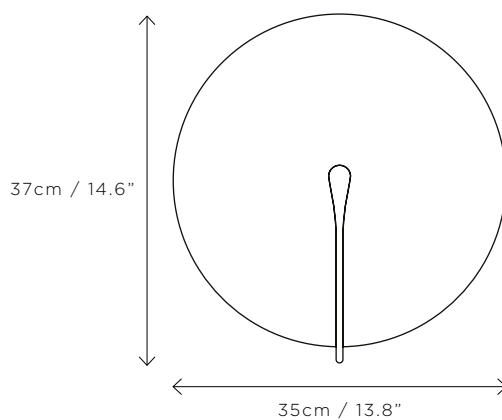

SPECIFICATIONS

DIMENSIONS	Width 35cm (13.8") Height 37cm (14.6") Depth 12cm (4.7")
WEIGHT	Approx. 3kg (6.6lbs)
MATERIALS	Satin brass framework Hand-spun brass plate
LEAD TIME	8-10 weeks excl. shipping
ILLUMINATION	Integrated LED (No bulb required) LED colour temperature 2700K LED dimmable driver
OUTPUT	Constant current 350mA 5W 350 lumen
INPUT	120/240V 50,000 hours rated life
DIMMING	Mains, DALI, 0-10V or 1-10V
WALL MOUNTED	REMOTE driver- to be located in ceiling or wall
REGION	CE certified; UL listing available at a surcharge