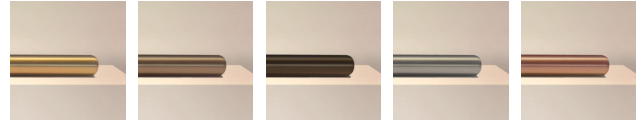

SPECIFICATIONS

DIMENSIONS	Length 30cm (11.8") Width 8.5cm (3.4") Height 60cm (23.6")
WEIGHT	Approx. 7kg (15.4lbs)
MATERIALS	Satin brass framework Hand-spun brass plate
LEAD TIME	8-10 weeks excl. shipping
ILLUMINATION	Integrated LED (No bulb required) LED colour temperature 2700K LED dimmable driver
OUTPUT	Constant voltage 24V 10W 500 lumen
INPUT	120/240V - 50,000 hours rated life
DIMMING	Mains, DALI, 0-10V or 1-10V
CEILING MOUNTED	REMOTE driver - to be located in ceiling or wall Standard 3m (118") cable cut to size Drop rod / hang straight options available
REGION	CE certified; UL listing available at a surcharge

FINISHES

SHADE

SOL AURUM ORE REGOLITH SELENO

CALLISTO RUST VERDIGRIS PURION MAROON

SEPIA OLIVE ROSE CARMINE CUSTOM*

FRAME

S BRASS M BRONZE D BRONZE NICKEL COPPER

CANOPY

S BRASS M BRONZE D BRONZE NICKEL COPPER

CABLE

GOLD BROWN BLACK SILVER ROSE

STANDARD FINISH COMBINATIONS

SHADE	FRAME	CANOPY	CABLE
SOL	SATIN BRASS	SATIN BRASS	GOLD
AURUM	SATIN BRASS	SATIN BRASS	GOLD
ORE	SATIN BRASS	SATIN BRASS	GOLD
REGOLITH	DARK BRONZE	DARK BRONZE	BLACK
SELENO	NICKEL	NICKEL	SILVER
CALLISTO	SATIN BRASS	SATIN BRASS	GOLD
RUST	SATIN BRASS	SATIN BRASS	GOLD
VERDIGRIS	SATIN BRASS	SATIN BRASS	GOLD
PURION	SATIN BRASS	SATIN BRASS	GOLD
MAROON	SATIN BRASS	SATIN BRASS	GOLD
SEPIA	SATIN BRASS	SATIN BRASS	GOLD
OLIVE	SATIN BRASS	SATIN BRASS	GOLD
ROSE	SATIN BRASS	SATIN BRASS	GOLD
CARMINE	SATIN BRASS	SATIN BRASS	GOLD