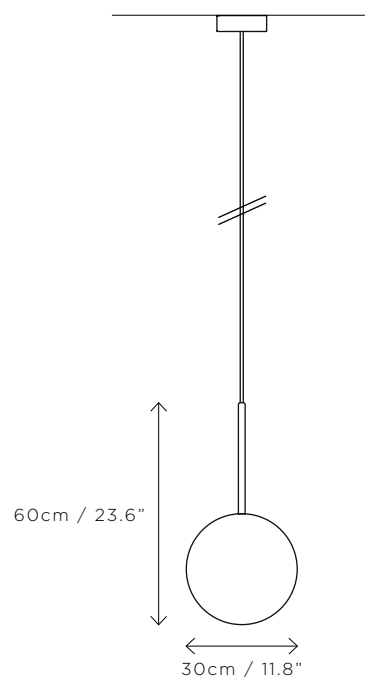

SPECIFICATIONS

DIMENSIONS	Length 30cm (11.8") Width 8.5cm (3.4") Height 60cm (23.6")
WEIGHT	Approx. 7kg (15.4lbs)
MATERIALS	Satin brass framework Hand-spun brass plate
LEAD TIME	8-10 weeks excl. shipping
ILLUMINATION	Integrated LED (No bulb required) LED colour temperature 2700K LED dimmable driver
OUTPUT	Constant voltage 24V 10W 500 lumen
INPUT	120/240V - 50,000 hours rated life
DIMMING	Mains, DALI, 0-10V or 1-10V
CEILING MOUNTED	REMOTE driver - to be located in ceiling or wall Standard 3m (118") cable cut to size Drop rod / hang straight options available
REGION	CE certified; UL listing available at a surcharge