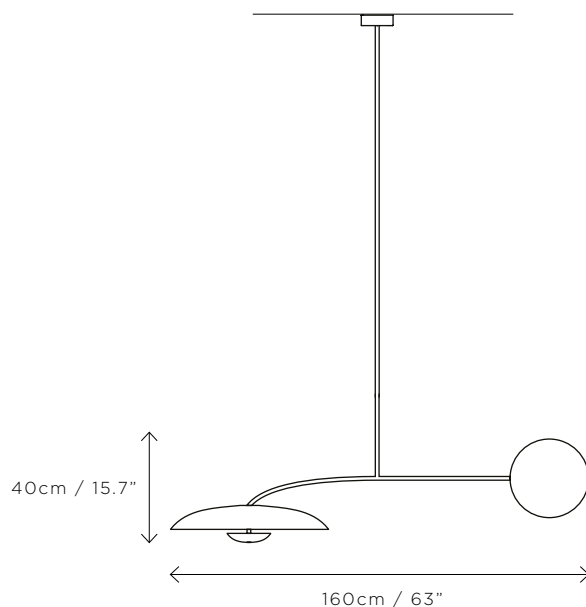

SPECIFICATIONS

DIMENSIONS	Length 160cm (63") Width 60cm (23.6") Height 40cm (15.7")
WEIGHT	Approx. 15kg (33.1lbs)
MATERIALS	Satin brass framework Hand-spun brass plate
LEAD TIME	8-10 weeks excl. shipping
ILLUMINATION	Integrated LED (No bulb required) LED colour temperature 2700K LED dimmable driver
OUTPUT	Constant current 700mA Constant voltage 24V 30W 1950 lumen
INPUT	120/240V - 50,000 hours rated life
DIMMING	Mains, DALI, 0-10V or 1-10V
CEILING MOUNTED	REMOTE driver - to be located in ceiling or wall Drop rod made to measure Hang straight options available
REGION	CE certified; UL listing available at a surcharge