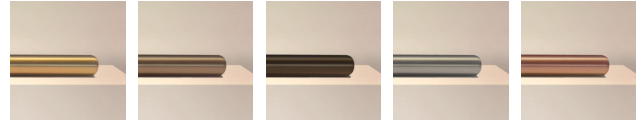

SPECIFICATIONS

DIMENSIONS	Length 160cm (63") Width 60cm (23.6") Height 40cm (15.7")
WEIGHT	Approx. 15kg (33.1lbs)
MATERIALS	Satin brass framework Hand-spun brass plate
LEAD TIME	8-10 weeks excl. shipping
ILLUMINATION	Integrated LED (No bulb required) LED colour temperature 2700K LED dimmable driver
OUTPUT	Constant current 700mA Constant voltage 24V 30W 1950 lumen
INPUT	120/240V - 50,000 hours rated life
DIMMING	Mains, DALI, 0-10V or 1-10V
CEILING MOUNTED	REMOTE driver - to be located in ceiling or wall Drop rod made to measure Hang straight options available
REGION	CE certified; UL listing available at a surcharge

FINISHES

SHADE

SOL ORE REGOLITH SELENO CALLISTO

RUST VERDIGRIS PURION MAROON SEPIA

OLIVE ROSE CARMINE CUSTOM*

FRAME

S BRASS M BRONZE D BRONZE NICKEL COPPER

CANOPY

S BRASS M BRONZE D BRONZE NICKEL COPPER

CABLE

GOLD BROWN BLACK SILVER ROSE

STANDARD FINISH COMBINATIONS

SHADE	FRAME	CANOPY	CABLE
SOL	SATIN BRASS	SATIN BRASS	GOLD
ORE	SATIN BRASS	SATIN BRASS	GOLD
REGOLITH	DARK BRONZE	DARK BRONZE	BLACK
SELENO	NICKEL	NICKEL	SILVER
CALLISTO	SATIN BRASS	SATIN BRASS	GOLD
RUST	SATIN BRASS	SATIN BRASS	GOLD
VERDIGRIS	SATIN BRASS	SATIN BRASS	GOLD
PURION	SATIN BRASS	SATIN BRASS	GOLD
MAROON	SATIN BRASS	SATIN BRASS	GOLD
SEPIA	SATIN BRASS	SATIN BRASS	GOLD
OLIVE	SATIN BRASS	SATIN BRASS	GOLD
ROSE	SATIN BRASS	SATIN BRASS	GOLD
CARMINE	SATIN BRASS	SATIN BRASS	GOLD