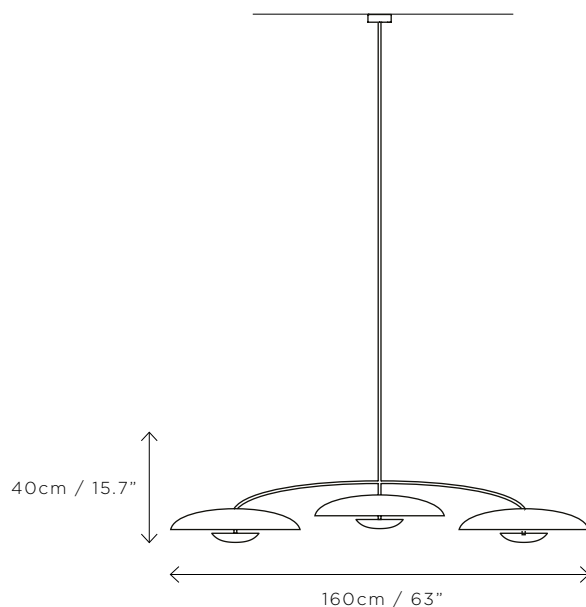

SPECIFICATIONS

DIMENSIONS	Length 160cm (63") Width 50cm (19.7") Height 27cm (10.6")
WEIGHT	Approx. 25kg (55.1lbs)
MATERIALS	Satin brass framework Hand-spun brass plate
LEAD TIME	8-10 weeks excl. shipping
ILLUMINATION	Integrated LED (No bulb required) LED colour temperature 2700K LED dimmable driver
OUTPUT	Constant current 700mA 60W 4350 lumen
INPUT	120/240V - 50,000 hours rated life
DIMMING	Mains, DALI, 0-10V or 1-10V
CEILING MOUNTED	REMOTE driver - to be located in ceiling or wall Drop rod made to measure Hang straight options available
REGION	CE certified; UL listing available at a surcharge