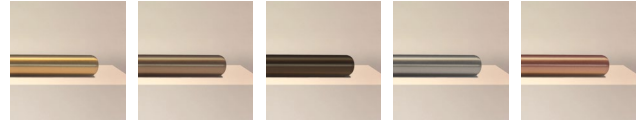

SPECIFICATIONS

DIMENSIONS	Length 160cm (63") Width 50cm (19.7") Height 27cm (10.6")
WEIGHT	Approx. 25kg (55.1lbs)
MATERIALS	Satin brass framework Hand-spun brass plate
LEAD TIME	8-10 weeks excl. shipping
ILLUMINATION	Integrated LED (No bulb required) LED colour temperature 2700K LED dimmable driver
OUTPUT	Constant current 700mA 60W 4350 lumen
INPUT	120/240V - 50,000 hours rated life
DIMMING	Mains, DALI, 0-10V or 1-10V
CEILING MOUNTED	REMOTE driver - to be located in ceiling or wall Drop rod made to measure Hang straight options available
REGION	CE certified; UL listing available at a surcharge

FINISHES

SHADE

SOL ORE REGOLITH SELENO CALLISTO

RUST VERDIGRIS PURION MAROON SEPIA

OLIVE ROSE CARMINE CUSTOM*

FRAME

S BRASS M BRONZE D BRONZE NICKEL COPPER

CANOPY

S BRASS M BRONZE D BRONZE NICKEL COPPER

CABLE

GOLD BROWN BLACK SILVER ROSE

STANDARD FINISH COMBINATIONS

SHADE	FRAME	CANOPY	CABLE
SOL	SATIN BRASS	SATIN BRASS	GOLD
ORE	SATIN BRASS	SATIN BRASS	GOLD
REGOLITH	DARK BRONZE	DARK BRONZE	BLACK
SELENO	NICKEL	NICKEL	SILVER
CALLISTO	SATIN BRASS	SATIN BRASS	GOLD
RUST	SATIN BRASS	SATIN BRASS	GOLD
VERDIGRIS	SATIN BRASS	SATIN BRASS	GOLD
PURION	SATIN BRASS	SATIN BRASS	GOLD
MAROON	SATIN BRASS	SATIN BRASS	GOLD
SEPIA	SATIN BRASS	SATIN BRASS	GOLD
OLIVE	SATIN BRASS	SATIN BRASS	GOLD
ROSE	SATIN BRASS	SATIN BRASS	GOLD
CARMINE	SATIN BRASS	SATIN BRASS	GOLD