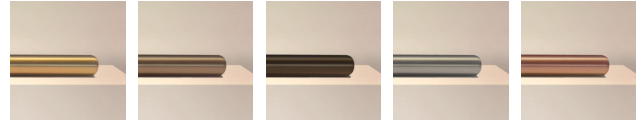

SPECIFICATIONS

DIMENSIONS	Dia. 100cm (39.4") Height 56cm (22")
WEIGHT	Approx. 30kg (66.1lbs)
MATERIALS	Satin brass framework Hand-spun brass plate
LEAD TIME	8-10 weeks excl. shipping
ILLUMINATION	Integrated LED (No bulb required) LED colour temperature 2700K LED dimmable driver
OUTPUT	Constant current 700mA 50W 3650 lumen
INPUT	120/240V - 50,000 hours rated life
DIMMING	Mains, DALI, 0-10V or 1-10V
CEILING MOUNTED	INTEGRATED driver - housed in product Standard 3m (118") cable cut to size Drop rod / hang straight options available
REGION	CE certified; UL listing available at a surcharge

FINISHES

SHADE

SOL ORE REGOLITH SELENO CALLISTO

RUST VERDIGRIS PURION MAROON SEPIA

OLIVE ROSE CARMINE CUSTOM*

FRAME

S BRASS M BRONZE D BRONZE NICKEL COPPER

CANOPY

S BRASS M BRONZE D BRONZE NICKEL COPPER

CABLE

GOLD BROWN BLACK SILVER ROSE

STANDARD FINISH COMBINATIONS

SHADE	FRAME	CANOPY	CABLE
SOL	SATIN BRASS	SATIN BRASS	GOLD
ORE	SATIN BRASS	SATIN BRASS	GOLD
REGOLITH	DARK BRONZE	DARK BRONZE	BLACK
SELENO	NICKEL	NICKEL	SILVER
CALLISTO	SATIN BRASS	SATIN BRASS	GOLD
RUST	SATIN BRASS	SATIN BRASS	GOLD
VERDIGRIS	SATIN BRASS	SATIN BRASS	GOLD
PURION	SATIN BRASS	SATIN BRASS	GOLD
MAROON	SATIN BRASS	SATIN BRASS	GOLD
SEPIA	SATIN BRASS	SATIN BRASS	GOLD
OLIVE	SATIN BRASS	SATIN BRASS	GOLD
ROSE	SATIN BRASS	SATIN BRASS	GOLD
CARMINE	SATIN BRASS	SATIN BRASS	GOLD