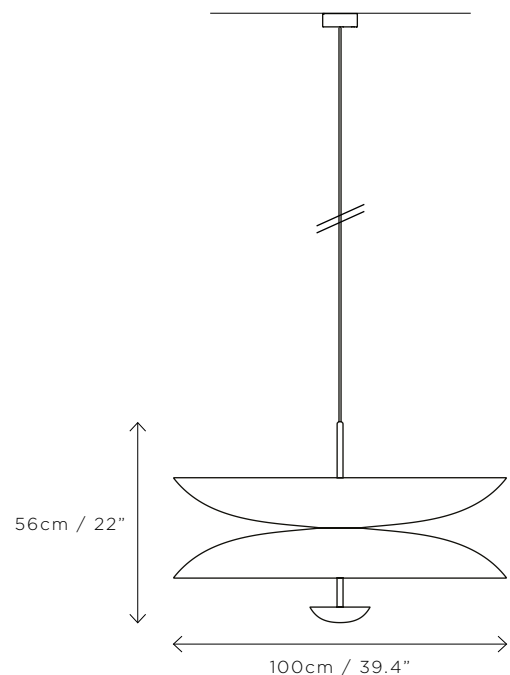

SPECIFICATIONS

DIMENSIONS	Dia. 100cm (39.4") Height 56cm (22")
WEIGHT	Approx. 30kg (66.1lbs)
MATERIALS	Satin brass framework Hand-spun brass plate
LEAD TIME	8-10 weeks excl. shipping
ILLUMINATION	Integrated LED (No bulb required) LED colour temperature 2700K LED dimmable driver
OUTPUT	Constant current 700mA 50W 3650 lumen
INPUT	120/240V - 50,000 hours rated life
DIMMING	Mains, DALI, 0-10V or 1-10V
CEILING MOUNTED	INTEGRATED driver - housed in product Standard 3m (118") cable cut to size Drop rod / hang straight options available
REGION	CE certified; UL listing available at a surcharge