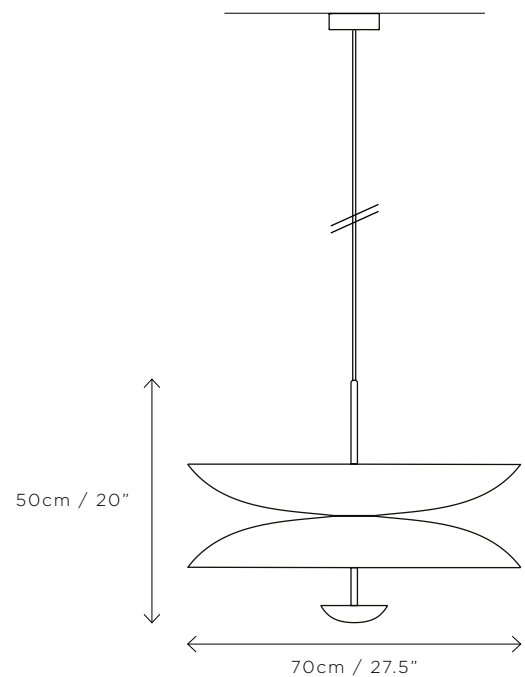

SPECIFICATIONS

DIMENSIONS	Dia. 70cm (27.5") Height 50cm (20")
WEIGHT	Approx. 20kg (44.1lbs)
MATERIALS	Satin brass framework Hand-spun brass plate
LEAD TIME	8-10 weeks excl. shipping
ILLUMINATION	Integrated LED (No bulb required) LED colour temperature 2700K LED dimmable driver
OUTPUT	Constant current 700mA 40W 3000 lumen
INPUT	120/240V - 50,000 hours rated life
DIMMING	Mains, DALI, 0-10V or 1-10V
CEILING MOUNTED	INTEGRATED driver - housed in product Standard 3m (118") cable cut to size Drop rod / hang straight options available
REGION	CE certified; UL listing available at a surcharge