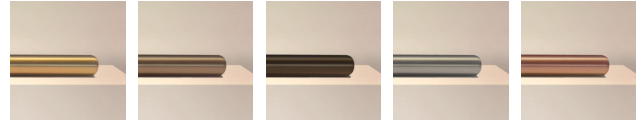

SPECIFICATIONS

DIMENSIONS	Dia. 70cm (27.5") Height 50cm (20")
WEIGHT	Approx. 20kg (44.1lbs)
MATERIALS	Satin brass framework Hand-spun brass plate
LEAD TIME	8-10 weeks excl. shipping
ILLUMINATION	Integrated LED (No bulb required) LED colour temperature 2700K LED dimmable driver
OUTPUT	Constant current 700mA 40W 3000 lumen
INPUT	120/240V - 50,000 hours rated life
DIMMING	Mains, DALI, 0-10V or 1-10V
CEILING MOUNTED	INTEGRATED driver - housed in product Standard 3m (118") cable cut to size Drop rod / hang straight options available
REGION	CE certified; UL listing available at a surcharge

FINISHES

SHADE

SOL ORE REGOLITH SELENO CALLISTO

RUST VERDIGRIS PURION MAROON SEPIA

OLIVE ROSE CARMINE CUSTOM*

FRAME

S BRASS M BRONZE D BRONZE NICKEL COPPER

CANOPY

S BRASS M BRONZE D BRONZE NICKEL COPPER

CABLE

GOLD BROWN BLACK SILVER ROSE

STANDARD FINISH COMBINATIONS

SHADE	FRAME	CANOPY	CABLE
SOL	SATIN BRASS	SATIN BRASS	GOLD
ORE	SATIN BRASS	SATIN BRASS	GOLD
REGOLITH	DARK BRONZE	DARK BRONZE	BLACK
SELENO	NICKEL	NICKEL	SILVER
CALLISTO	SATIN BRASS	SATIN BRASS	GOLD
RUST	SATIN BRASS	SATIN BRASS	GOLD
VERDIGRIS	SATIN BRASS	SATIN BRASS	GOLD
PURION	SATIN BRASS	SATIN BRASS	GOLD
MAROON	SATIN BRASS	SATIN BRASS	GOLD
SEPIA	SATIN BRASS	SATIN BRASS	GOLD
OLIVE	SATIN BRASS	SATIN BRASS	GOLD
ROSE	SATIN BRASS	SATIN BRASS	GOLD
CARMINE	SATIN BRASS	SATIN BRASS	GOLD