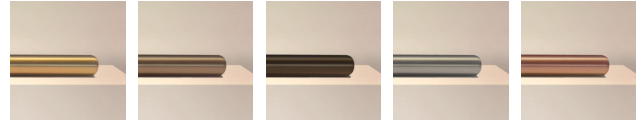

SPECIFICATIONS

DIMENSIONS	Dia. 100cm (39.4") Height 52cm (20.5")
WEIGHT	Approx. 15kg (33.1lbs)
MATERIALS	Satin brass framework Hand-spun brass plate
LEAD TIME	8-10 weeks excl. shipping
ILLUMINATION	Integrated LED (No bulb required) LED colour temperature 2700K LED dimmable driver
OUTPUT	Constant current 700mA 20W 1450 lumen
INPUT	120/240V - 50,000 hours rated life
DIMMING	Mains, DALI, 0-10V or 1-10V
CEILING MOUNTED	REMOTE driver - to be located in ceiling or wall Standard 3m (118") cable cut to size Drop rod / hang straight options available
REGION	CE certified; UL listing available at a surcharge

FINISHES

SHADE

SOL ORE REGOLITH SELENO CALLISTO

RUST VERDIGRIS PURION MAROON SEPIA

OLIVE ROSE CARAMEL CUSTOM*

FRAME

S BRASS M BRONZE D BRONZE NICKEL COPPER

CANOPY

S BRASS M BRONZE D BRONZE NICKEL COPPER

CABLE

GOLD BROWN BLACK SILVER ROSE

STANDARD FINISH COMBINATIONS

SHADE	FRAME	CANOPY	CABLE
SOL	SATIN BRASS	SATIN BRASS	GOLD
ORE	SATIN BRASS	SATIN BRASS	GOLD
REGOLITH	DARK BRONZE	DARK BRONZE	BLACK
SELENO	NICKEL	NICKEL	SILVER
CALLISTO	SATIN BRASS	SATIN BRASS	GOLD
RUST	SATIN BRASS	SATIN BRASS	GOLD
VERDIGRIS	SATIN BRASS	SATIN BRASS	GOLD
PURION	SATIN BRASS	SATIN BRASS	GOLD
MAROON	SATIN BRASS	SATIN BRASS	GOLD
SEPIA	SATIN BRASS	SATIN BRASS	GOLD
OLIVE	SATIN BRASS	SATIN BRASS	GOLD
ROSE	SATIN BRASS	SATIN BRASS	GOLD
CARAMEL	SATIN BRASS	SATIN BRASS	GOLD