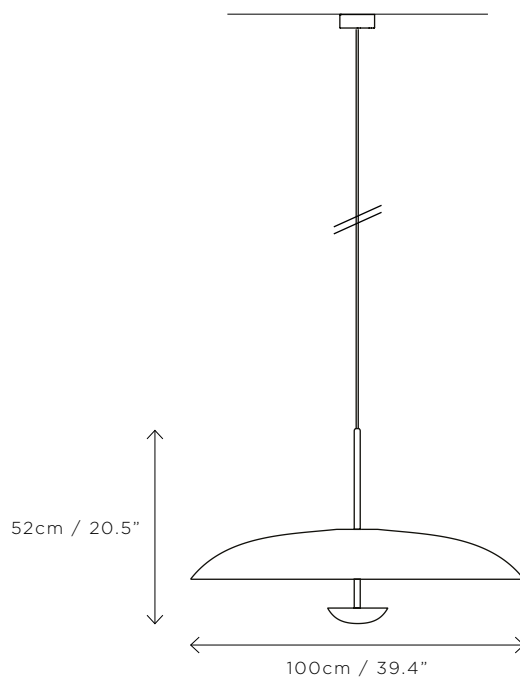

SPECIFICATIONS

DIMENSIONS	Dia. 100cm (39.4") Height 52cm (20.5")
WEIGHT	Approx. 15kg (33.1lbs)
MATERIALS	Satin brass framework Hand-spun brass plate
LEAD TIME	8-10 weeks excl. shipping
ILLUMINATION	Integrated LED (No bulb required) LED colour temperature 2700K LED dimmable driver
OUTPUT	Constant current 700mA 20W 1450 lumen
INPUT	120/240V - 50,000 hours rated life
DIMMING	Mains, DALI, 0-10V or 1-10V
CEILING MOUNTED	REMOTE driver - to be located in ceiling or wall Standard 3m (118") cable cut to size Drop rod / hang straight options available
REGION	CE certified; UL listing available at a surcharge