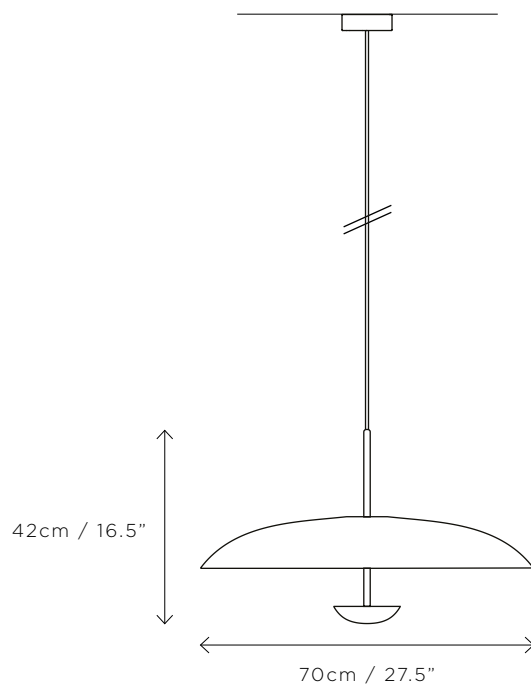

SPECIFICATIONS

DIMENSIONS	Dia. 70cm (27.5") Height 42cm (16.5")
WEIGHT	Approx. 10kg (22lbs)
MATERIALS	Satin brass framework Hand-spun brass plate
LEAD TIME	8-10 weeks excl. shipping
ILLUMINATION	Integrated LED (No bulb required) LED colour temperature 2700K LED dimmable driver
OUTPUT	Constant current 700mA 20W 1450 lumen
INPUT	120/240V - 50,000 hours rated life
DIMMING	Mains, DALI, 0-10V or 1-10V
CEILING MOUNTED	REMOTE driver - to be located in ceiling or wall Standard 3m (118") cable cut to size Drop rod / hang straight options available
REGION	CE certified; UL listing available at a surcharge