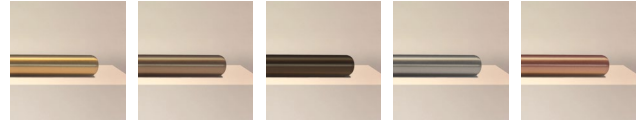

SPECIFICATIONS

DIMENSIONS	Dia. 70cm (27.5") Height 42cm (16.5")
WEIGHT	Approx. 10kg (22lbs)
MATERIALS	Satin brass framework Hand-spun brass plate
LEAD TIME	8-10 weeks excl. shipping
ILLUMINATION	Integrated LED (No bulb required) LED colour temperature 2700K LED dimmable driver
OUTPUT	Constant current 700mA 20W 1450 lumen
INPUT	120/240V - 50,000 hours rated life
DIMMING	Mains, DALI, 0-10V or 1-10V
CEILING MOUNTED	REMOTE driver - to be located in ceiling or wall Standard 3m (118") cable cut to size Drop rod / hang straight options available
REGION	CE certified; UL listing available at a surcharge

FINISHES

SHADE

SOL ORE REGOLITH SELENO CALLISTO

RUST VERDIGRIS PURION MAROON SEPIA

OLIVE ROSE CUSTOM*

FRAME

S BRASS M BRONZE D BRONZE NICKEL COPPER

CANOPY

S BRASS M BRONZE D BRONZE NICKEL COPPER

CABLE

GOLD BROWN BLACK SILVER ROSE

STANDARD FINISH COMBINATIONS

SHADE	FRAME	CANOPY	CABLE
SOL	SATIN BRASS	SATIN BRASS	GOLD
ORE	SATIN BRASS	SATIN BRASS	GOLD
REGOLITH	DARK BRONZE	DARK BRONZE	BLACK
SELENO	NICKEL	NICKEL	SILVER
CALLISTO	SATIN BRASS	SATIN BRASS	GOLD
RUST	SATIN BRASS	SATIN BRASS	GOLD
VERDIGRIS	SATIN BRASS	SATIN BRASS	GOLD
PURION	SATIN BRASS	SATIN BRASS	GOLD
MAROON	SATIN BRASS	SATIN BRASS	GOLD
SEPIA	SATIN BRASS	SATIN BRASS	GOLD
OLIVE	SATIN BRASS	SATIN BRASS	GOLD
ROSE	SATIN BRASS	SATIN BRASS	GOLD