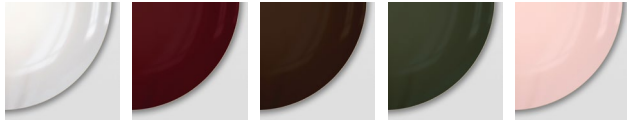

### SPECIFICATIONS

DIMENSIONS	Dia. 40cm (15.7") Height 47cm (18.5")
WEIGHT	Approx. 6kg (13.2lbs)
MATERIALS	Satin brass framework Hand-spun brass plate
LEAD TIME	8-10 weeks excl. shipping
ILLUMINATION	Integrated LED (No bulb required) LED colour temperature 2700K LED dimmable driver
OUTPUT	Constant current 700mA 25W 2000 lumen
INPUT	120/240V 50,000 hours rated life
DIMMING	Mains, DALI, 0-10V or 1-10V
PLUG-IN	Integral driver - housed in product
REGION	CE certified; UL listing available at a surcharge

## FINISHES

### SHADE

ORE SELENO CALLISTO RUST VERDIGRIS

PURION MAROON SEPIA OLIVE ROSE

CARMINE LEATHER (TAN) LEATHER (BLACK) CUSTOM\*