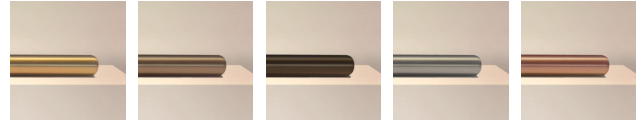

### SPECIFICATIONS

DIMENSIONS	Dia. 40cm (15.7") Height 47cm (18.5")
WEIGHT	Approx. 6kg (13.2lbs)
MATERIALS	Satin brass framework Hand-spun brass plate
LEAD TIME	8-10 weeks excl. shipping
ILLUMINATION	Integrated LED (No bulb required) LED colour temperature 2700K LED dimmable driver
OUTPUT	Constant current 700mA 25W 2000 lumen
INPUT	120/240V 50,000 hours rated life
DIMMING	Mains, DALI, 0-10V or 1-10V
PLUG-IN	Integral driver - housed in product
REGION	CE certified; UL listing available at a surcharge

### SHADE

ORE SELENO CALLISTO RUST VERDIGRIS

PURION MAROON SEPIA OLIVE ROSE

CARMINE LEATHER (TAN) LEATHER (BLACK) CUSTOM\*

### FRAME

S BRASS M BRONZE D BRONZE NICKEL COPPER