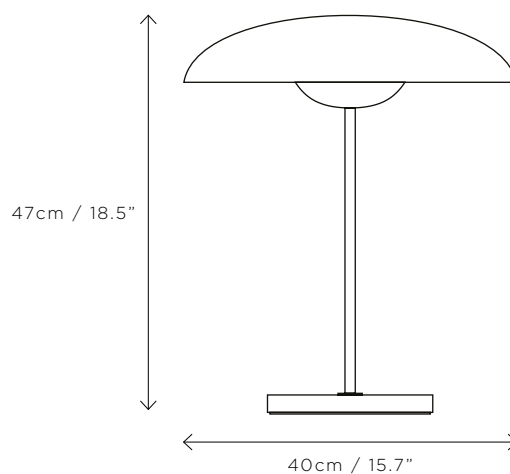

### SPECIFICATIONS

DIMENSIONS	Dia. 40cm (15.7") Height 47cm (18.5")
WEIGHT	Approx. 6kg (13.2lbs)
MATERIALS	Satin brass framework Hand-spun brass plate
LEAD TIME	8-10 weeks excl. shipping
ILLUMINATION	Integrated LED (No bulb required) LED colour temperature 2700K LED dimmable driver
OUTPUT	Constant current 700mA 25W 2000 lumen
INPUT	120/240V 50,000 hours rated life
DIMMING	Mains, DALI, 0-10V or 1-10V
PLUG-IN	Integral driver - housed in product
REGION	CE certified; UL listing available at a surcharge