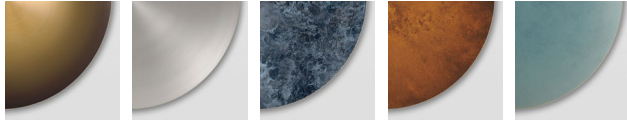

### SPECIFICATIONS

DIMENSIONS	Dia. 40cm (15.7") Height 47cm (18.5")
WEIGHT	Approx. 6kg (13.2lbs)
MATERIALS	Satin brass framework Hand-spun brass plate
LEAD TIME	8-10 weeks excl. shipping
ILLUMINATION	Integrated LED (No bulb required) LED colour temperature 2700K LED dimmable driver
OUTPUT	Constant current 700mA 25W 2000 lumen
INPUT	120/240V 50,000 hours rated life
DIMMING	Mains, DALI, 0-10V or 1-10V
PLUG-IN	Integral driver - housed in product
REGION	CE certified; UL listing available at a surcharge

## FINISHES

### SHADE

ORE SELENO CALLISTO RUST VERDIGRIS

PURION MAROON SEPIA OLIVE ROSE

CARMINE LEATHER (TAN) LEATHER (BLACK) CUSTOM\*