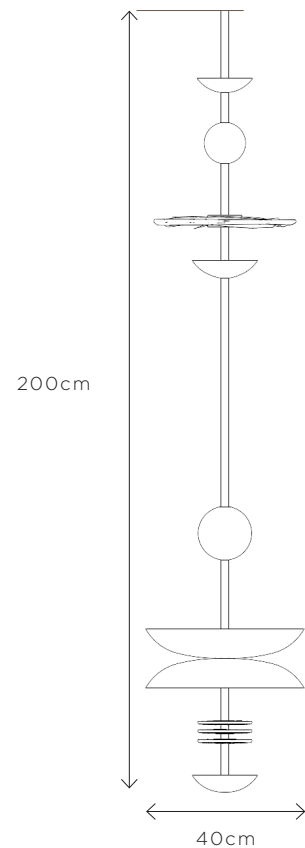

## SPECIFICATIONS

DIMENSIONS	Dia. 40cm (15.7") Height 200cm (78.7")
WEIGHT	Approx. 30kg (66 lbs)
MATERIALS	Brass framework Brass brass plates Ivory onyx sphere Hand-blown glass discs
LEAD TIME	12-18 weeks
ILLUMINATION	Integrated LED (No bulb required) LED colour temperature 2700K LED dimmable driver
OUTPUT	Constant current 700mA 60W 4500 lumen
INPUT	120/240V - 50,000 hours rated life
DIMMING	Mains, DALI, 0-10V or 1-10V
CEILING MOUNTED	REMOTE driver - to be located in ceiling or wall Drop rod made to measure
REGION	CE certified; UL listing available at a surcharge

### FRAME

M BRONZE