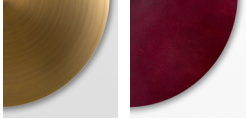

## SPECIFICATIONS

DIMENSIONS	Dia. 40cm (15.7") Depth 13cm (5.11")
WEIGHT	Approx. 6kg (13.2 lbs)
MATERIALS	Satin brass framework Hand-spun brass plate
ILLUMINATION	Integrated LED (No bulb required) LED colour temperature 2700K LED dimmable driver
OUTPUT	Constant current 700mA 25W 2000 lumen
INPUT	120/240V 50,000 hours rated life
DIMMING	MAINS, DALI, 0-10V OR 1-10V
WALL MOUNTED	REMOTE driver- to be located in ceiling or wall
REGION	CE certified; UL listing available at a surcharge

### FINISHES

M BRONZE WINE