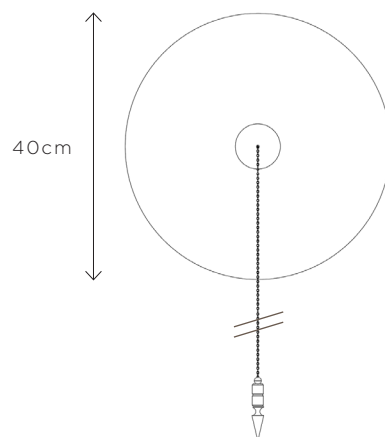

## SPECIFICATIONS

DIMENSIONS	Dia. 40cm (15.7") Depth 13cm (5.11")
WEIGHT	Approx. 6kg (13.2 lbs)
MATERIALS	Satin brass framework Hand-spun brass plate
ILLUMINATION	Integrated LED (No bulb required) LED colour temperature 2700K LED dimmable driver
OUTPUT	Constant current 700mA 25W 2000 lumen
INPUT	120/240V 50,000 hours rated life
DIMMING	MAINS, DALI, 0-10V OR 1-10V
WALL MOUNTED	REMOTE driver- to be located in ceiling or wall
REGION	CE certified; UL listing available at a surcharge