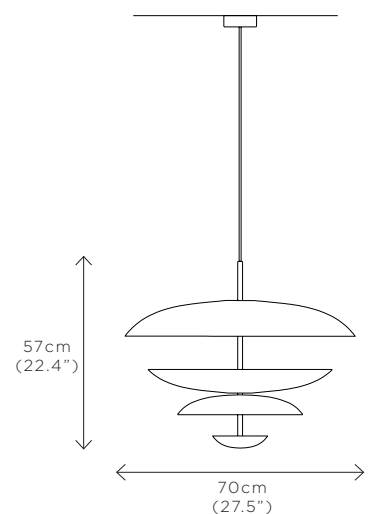

REGION

CE certified;
UL listing available at a surcharge.