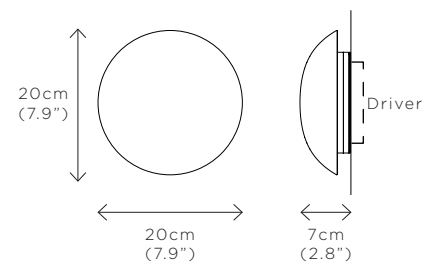

REGION

CE certified;
UL listing available at a surcharge.