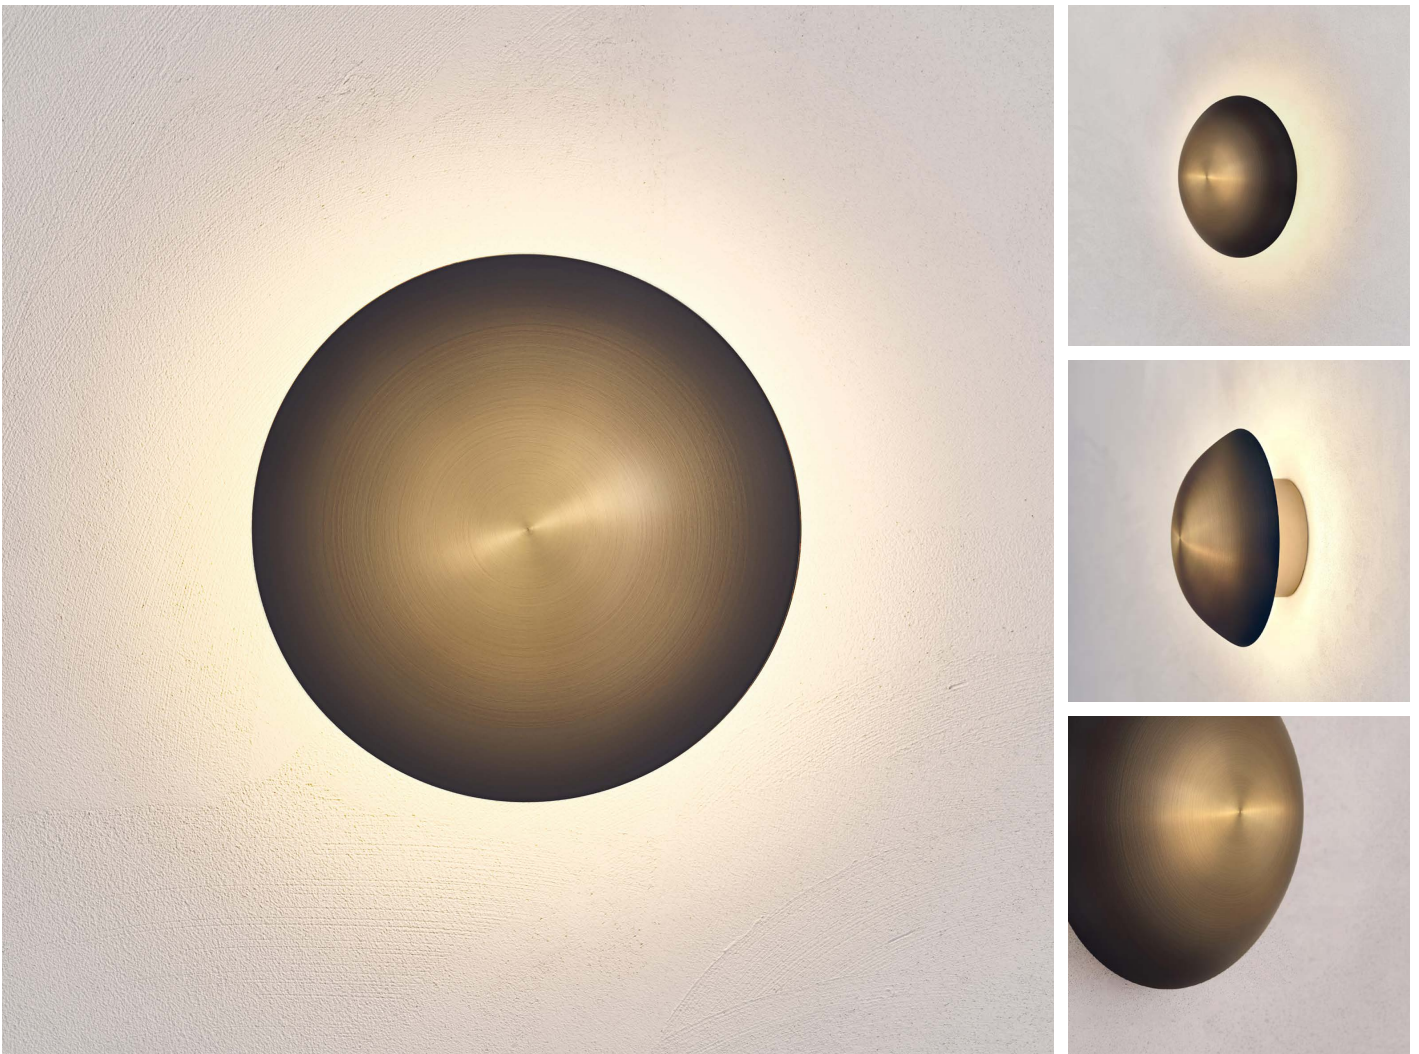

COMET ORE

DIMENSIONS

Width 26cm (10.2")
Height 26cm (10.2")
Depth 9cm (3.5")

WEIGHT

3kg (6.6lbs)

MATERIALS

Satin brass framework
Hand-spun brass plate

FINISH

Bronze patina gradient;
Please note that each piece is
finished by hand and will vary
slightly in patterns and textures.

LEAD TIME

8-10 weeks excl. shipping

ILLUMINATION

Integrated LED (No bulb required)
LED colour temperature 2700K
LED dimmable driver
Output 24V 6W 750lm
Input 120/240V
50,000 hours rated life

DIMMING

Mains, DALI, 0-10V or 1-10V

WALL MOUNTED

Driver to be integrated into wall.
All components supplied.

REGION

CE certified;
UL listing available at a surcharge.