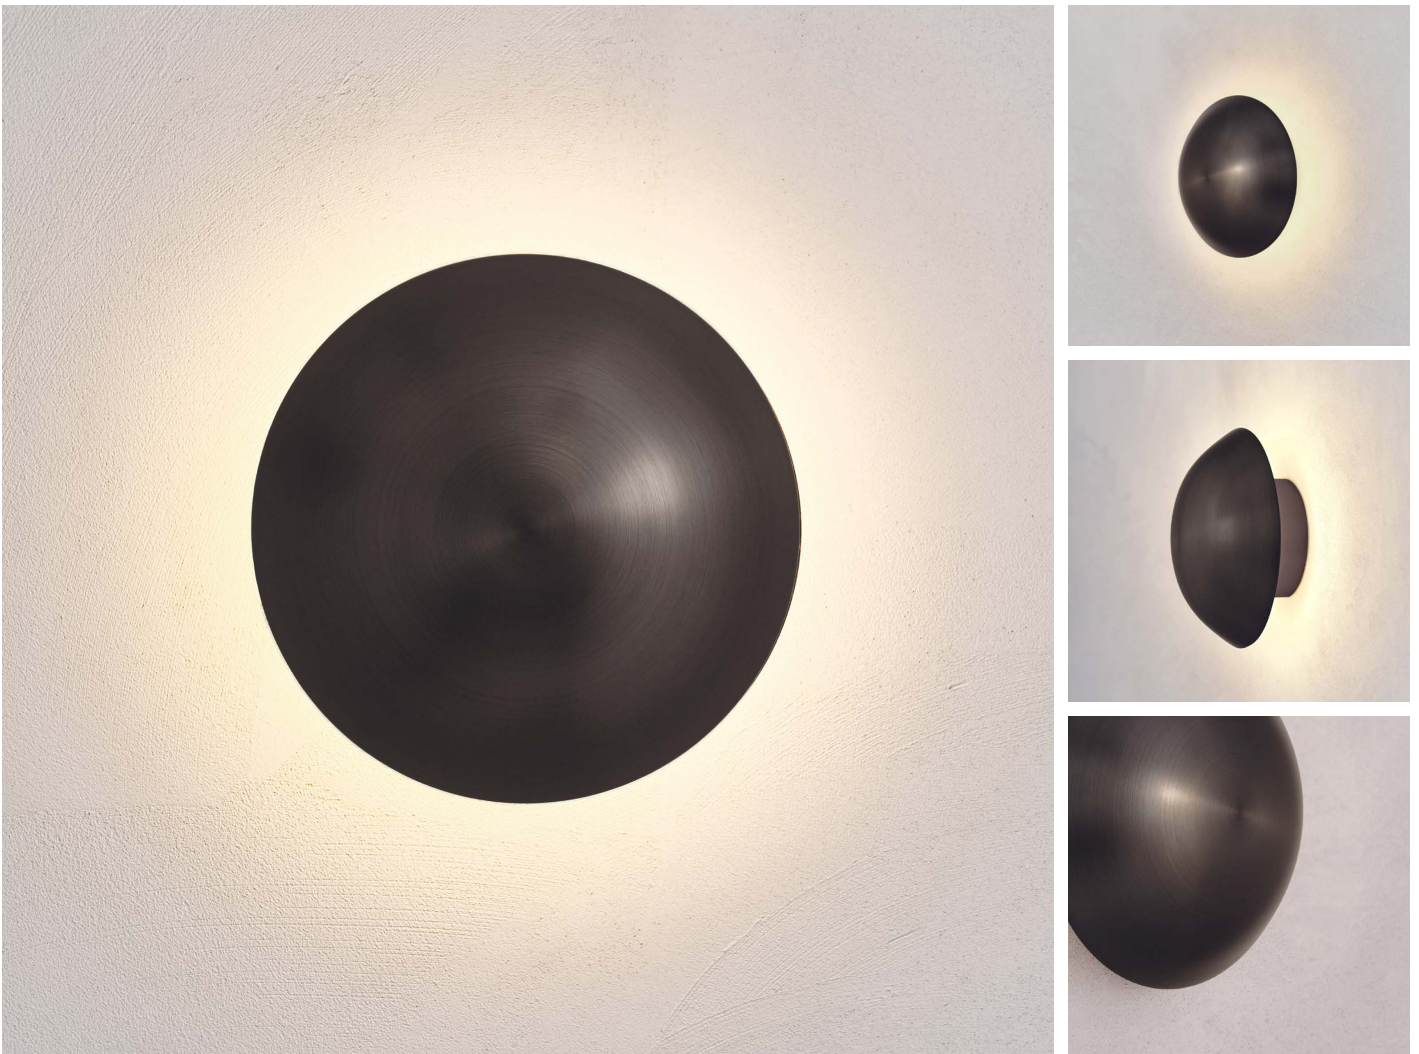

COMET REGOLITH

DIMENSIONS

Width 26cm (10.2")
Height 26cm (10.2")
Depth 9cm (3.5")

WEIGHT

3kg (6.6lbs)

MATERIALS

Dark bronze framework
Hand-spun brass plate

FINISH

Dark bronze patina;
Please note that each piece is finished by hand and will vary slightly in patterns and textures.

LEAD TIME

8-10 weeks excl. shipping

ILLUMINATION

Integrated LED (No bulb required)
LED colour temperature 2700K
LED dimmable driver
Output 24V 6W 750lm
Input 120/240V
50,000 hours rated life

DIMMING

Mains, DALI, 0-10V or 1-10V

WALL MOUNTED

Driver to be integrated into wall.
All components supplied.

REGION

CE certified;
UL listing available at a surcharge.