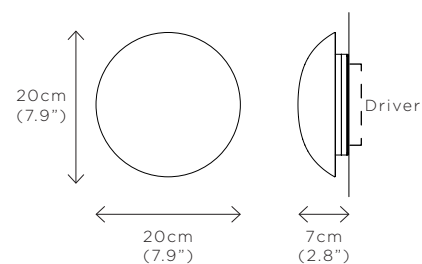

REGION

CE certified;
UL listing available at a surcharge.