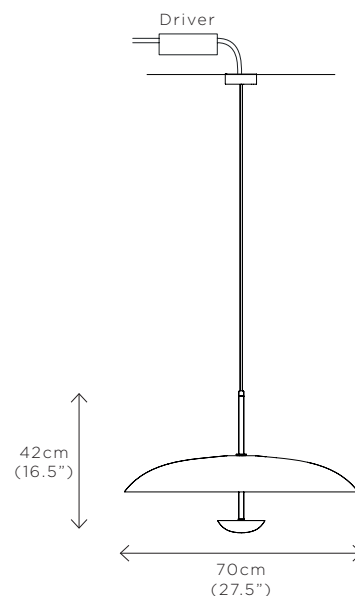

SOL PENDANT

DIMENSIONS

Dia. 70cm (27.5")
Height 42cm (16.5")

WEIGHT

9kg (19.8lbs)

MATERIALS

Satin brass framework
Hand-spun brass plate

FINISH

DIMMING

Mains, DALI, 0-10V or 1-10V

CEILING MOUNTED

Driver to be integrated into ceiling.
Suspension cable 3m (118") to be cut to size.

REGION

CE certified;
UL listing available at a surcharge.

SOL PENDANT

DIMENSIONS

Dia. 100cm (39.4")
Height 52cm (20.5")

WEIGHT

15kg (33.1lbs)

MATERIALS

Satin brass framework
Hand-spun brass plate

FINISH

Satin brass;
Please note that each piece is finished by hand and will vary slightly.