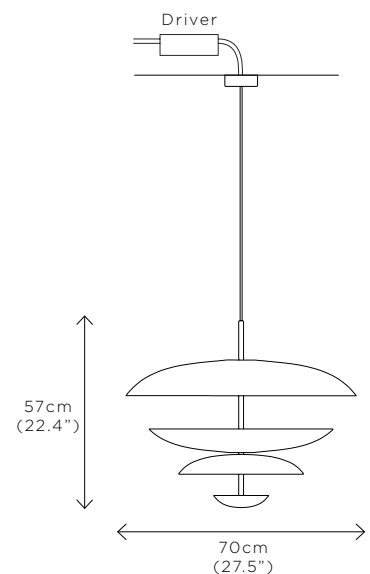

REGION

CE certified;
UL listing available at a surcharge.