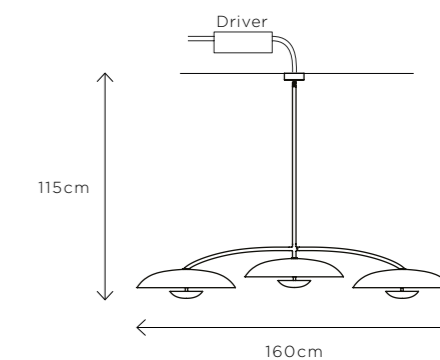

REGION

CE certified;
UL listing available at a surcharge.