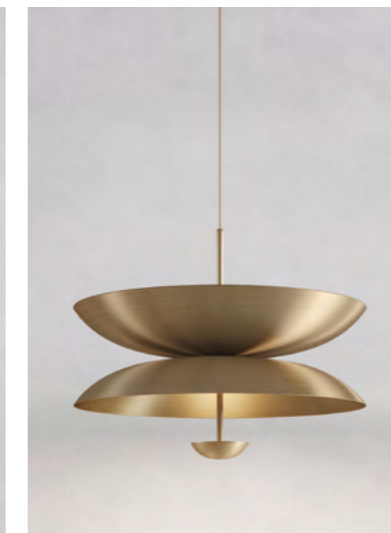

ATELIER
001

COSMIC COLLECTION