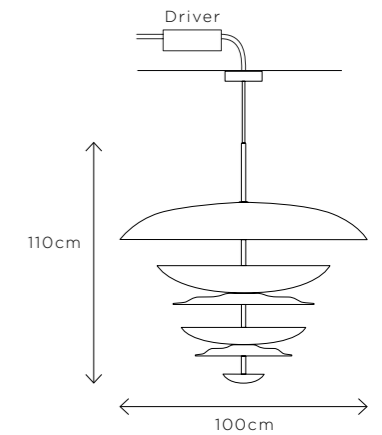

ATELIER
OOI

COSMIC COLLECTION

CAROUSEL REGOLITH CHANDELIER

DIMENSIONS
Ø 100cm (39.4")
Height 110cm (43.3")

WEIGHT
40kg (88.2lbs)

MATERIALS
Dark bronze framework
Hand-spun brass plate
Hand-blown glass plate

FINISH
Dark bronze patina
Rust patina
Smoke grey to clear gradient

LEAD TIME
14-16 weeks excl. shipping

ILLUMINATION
Integrated LED (No bulb required)
LED colour temperature 2700K
LED dimmable driver
Output 700mA 90W 4500lm
Input 120/240V
50,000 hours rated life

DIMMING
Mains, DALI, 0-10V or 1-10V

CEILING MOUNTED
Driver to be integrated into ceiling.
Suspension cable 300cm (118") to be cut to size.

REGION
CE certified;
UL listing available at a surcharge.