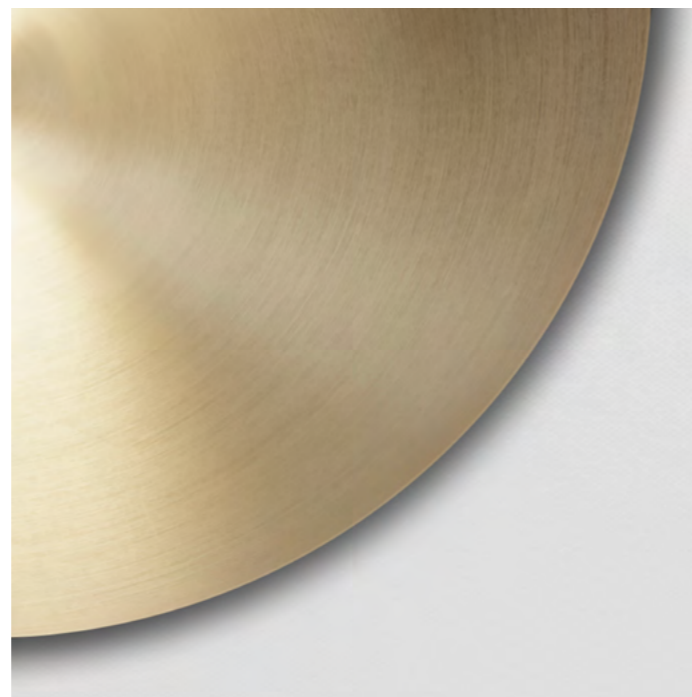

ATELIER
001

COSMIC COLLECTION

PENDANT DUO SOL

DIMENSIONS

Ø 70cm (27.5") | Height 42cm (16.5")
Ø 100cm (39.4") | Height 52cm (20.5")

WEIGHT

15kg (33.1lbs)
27kg (59.5lbs)

MATERIALS

Satin brass framework
Hand-spun brass plate

FINISH

Satin brass;
Please note that each piece is hand-finished and will vary slightly in patterns and textures.

LEAD TIME

10-12 weeks excl. shipping

ILLUMINATION

Integrated LED (No bulb required)
LED colour temperature 2700K
LED dimmable driver
Output 700mA 40W 3000lm
Input 120/240V
50,000 hours rated life

DIMMING

Mains, DALI, 0-10V or 1-10V

CEILING MOUNTED

Driver to be integrated into ceiling.
Suspension cable 300cm (118") to be cut to size.

REGION

CE certified;
UL listing available at a surcharge.