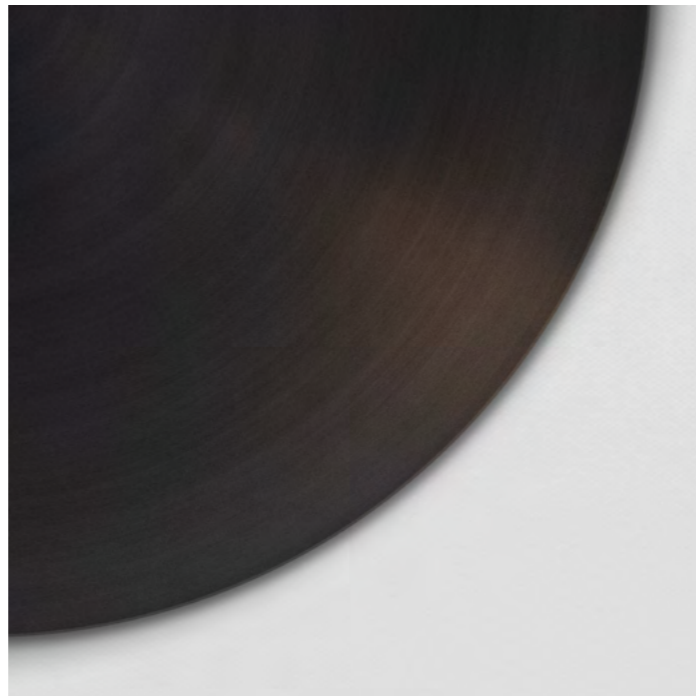

ATELIER OOI

COSMIC COLLECTION

REGOLITH

DIMENSIONS
Ø 35cm (13.8") | Depth 12cm (4.7")
Ø 60cm (23.6") | Depth 18cm (7.1")

WEIGHT
3kg (6.6lbs)
4kg (8.8lbs)

MATERIALS
Dark bronze framework
Hand-spun brass plate

FINISH
Dark bronze patina;
Please note that each piece is hand-finished and will vary slightly in patterns and textures.

LEAD TIME
8-10 weeks excl. shipping

ILLUMINATION
Integrated LED (No bulb required)
LED colour temperature 2700K
LED dimmable driver
Output 450mA 4W 500lm
Input 120/240V
50,000 hours rated life

DIMMING
Mains, DALI, 0-10V or 1-10V

WALL MOUNTED
Driver to be integrated into wall.
All components supplied.

REGION
CE certified;
UL listing available at a surcharge.