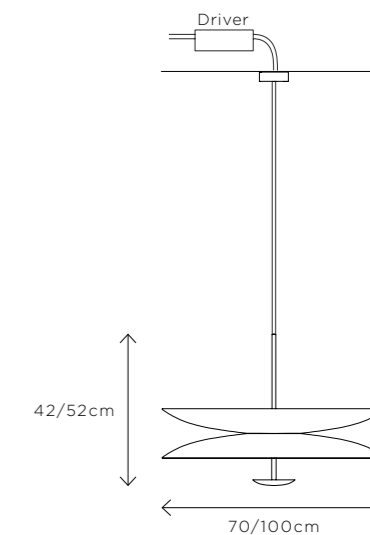

REGION

CE certified;
UL listing available at a surcharge.