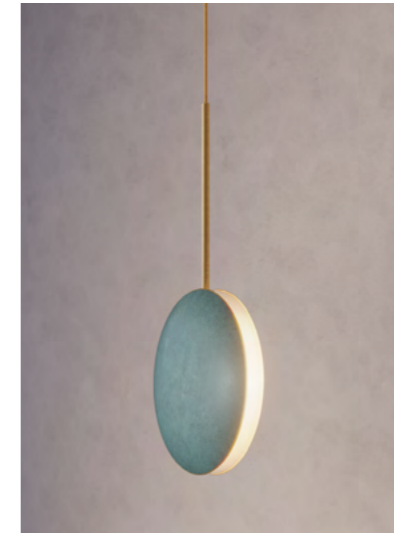

REGION

CE certified;
UL listing available at a surcharge.

ATELIER
OOI

COSMIC COLLECTION

COMET PENDANT VERDIGRIS

DIMENSIONS

Dia. 30cm (11.8")
Height 60cm (23.6")
Depth 9.2cm (3.6")

WEIGHT