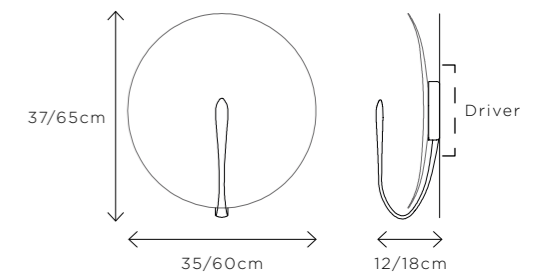

REGOLITH

DIMENSIONS
Ø 35cm (13.8") | Depth 12cm (4.7")
Ø 60cm (23.6") | Depth 18cm (7.1")

WEIGHT
3kg (6.6lbs)
4kg (8.8lbs)

MATERIALS
Dark bronze framework
Hand-spun brass plate

FINISH
Dark bronze patina;
Please note that each piece is hand-finished and will vary slightly in patterns and textures.

LEAD TIME
8-10 weeks excl. shipping

ILLUMINATION
Integrated LED (No bulb required)
LED colour temperature 2700K
LED dimmable driver
Output 450mA 4W 500lm
Input 120/240V
50,000 hours rated life

DIMMING
Mains, DALI, 0-10V or 1-10V

WALL MOUNTED
Driver to be integrated into wall.
All components supplied.

REGION
CE certified;
UL listing available at a surcharge.