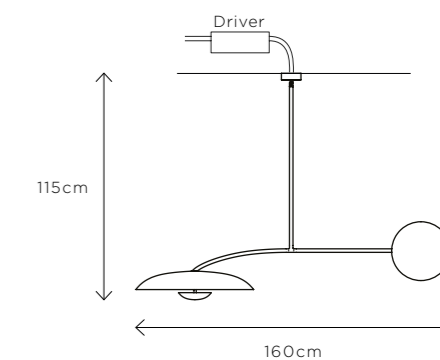

REGION

CE certified;
UL listing available at a surcharge.