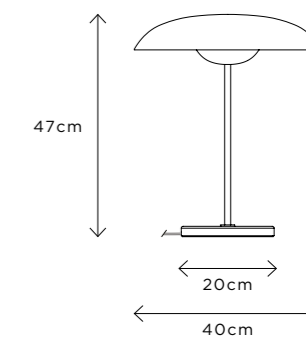

SOLSTICE NOIR

DIMENSIONS
Ø 40cm (15.7") | Height 47cm (18.5")

WEIGHT
6kg (13.2lbs)

MATERIALS
Dark bronze framework
Hand-spun brass plate

FINISH
Dark bronze patina;
Please note that each piece is hand-
finished and will vary slightly in
patterns and textures.

LEAD TIME
12-14 weeks excl. shipping

ILLUMINATION
Integrated LED (No bulb required)
LED colour temperature 3000K
LED mains dimmable
Output 350mA 16W 1500lm
Input 120/240V
50,000 hours rated life

SWITCH
Plug with dimmer switch.

REGION
CE certified;
UL listing available at a surcharge.