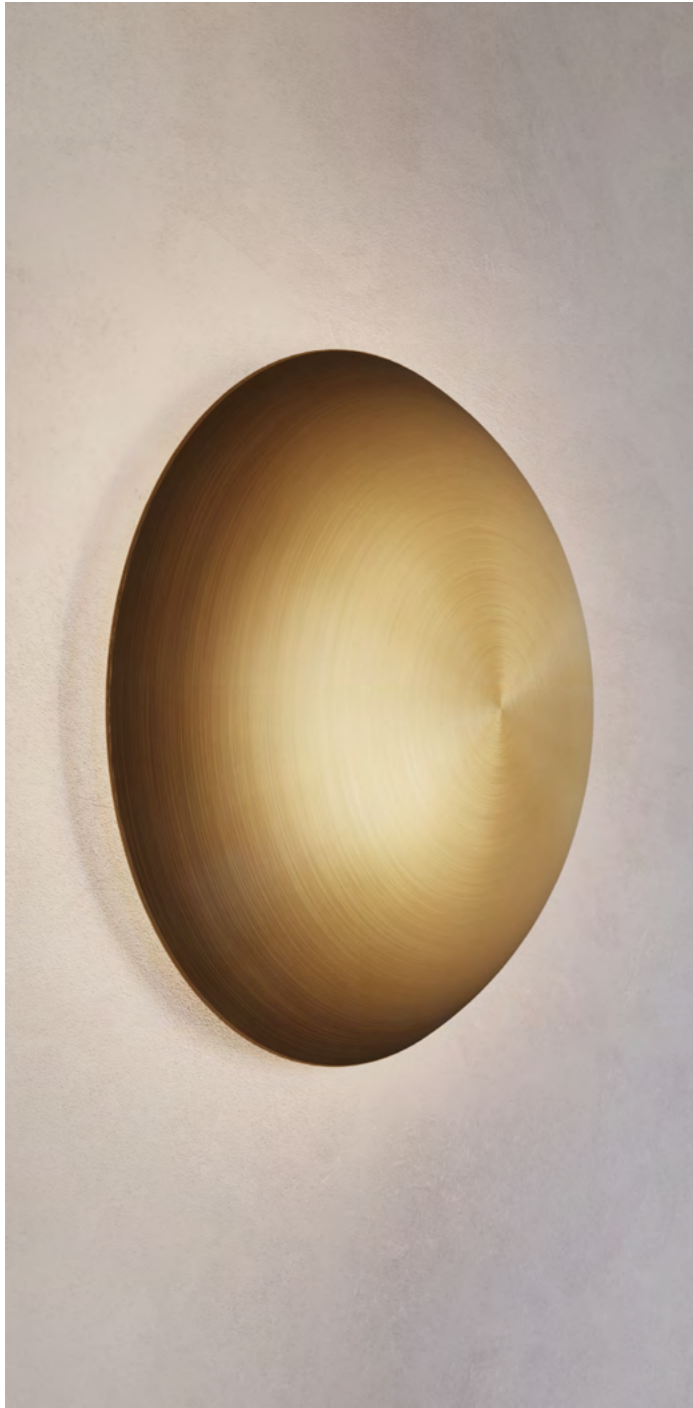

ATELIER OOI

COSMIC COLLECTION

COMET ORE

DIMENSIONS
Ø 20cm (7.9") | Depth 7cm (2.8")
Ø 26cm (10.2") | Depth 9cm (3.5")

WEIGHT
3kg (6.6lbs)

MATERIALS
Satin brass framework
Hand-spun brass plate

FINISH
Bronze gradient patina;
Please note that each piece is hand-finished and will vary slightly in patterns and textures.

LEAD TIME
10-12 weeks excl. shipping

ILLUMINATION
Integrated LED (No bulb required)
LED colour temperature 2700K
LED dimmable driver
Output 24V 6W 750lm
Input 120/240V
50,000 hours rated life

LED DRIVER LOCATION
Mains dimming: Integrated in fixture;
0-10V, 1-10V and Dali Dimming: To be integrated into wall.

WALL MOUNTED
All components supplied.

REGION
CE certified;
UL listing available at a surcharge.