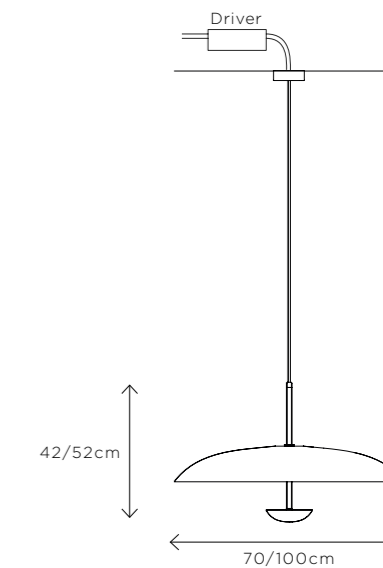

REGION

CE certified;
UL listing available at a surcharge.