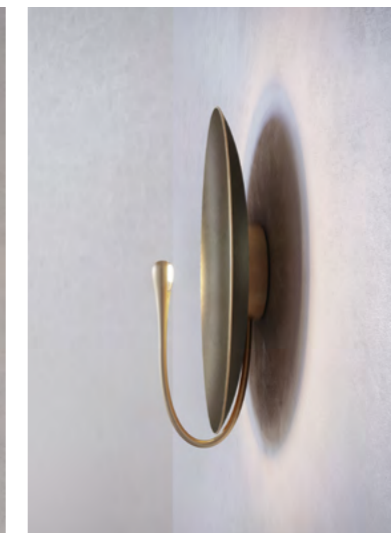

ATELIER 001

COSMIC COLLECTION