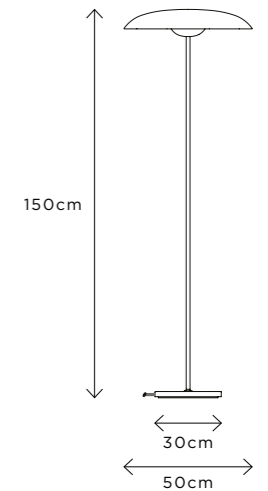

SOLSTICE NOIR X

DIMENSIONS
Ø 50cm (19.7") | Height 150cm (59.1")

WEIGHT
9kg (19.8lbs)

MATERIALS
Dark bronze framework
Hand-spun brass plate

FINISH
Dark bronze patina;
Please note that each piece is hand-finished and will vary slightly in patterns and textures.

LEAD TIME
12-14 weeks excl. shipping

ILLUMINATION
Integrated LED (No bulb required)
LED colour temperature 3000K
LED mains dimmable
Output 350mA 16W 1500lm
Input 120/240V
50,000 hours rated life

SWITCH
Plug with dimmer switch.

REGION
CE certified;
UL listing available at a surcharge.