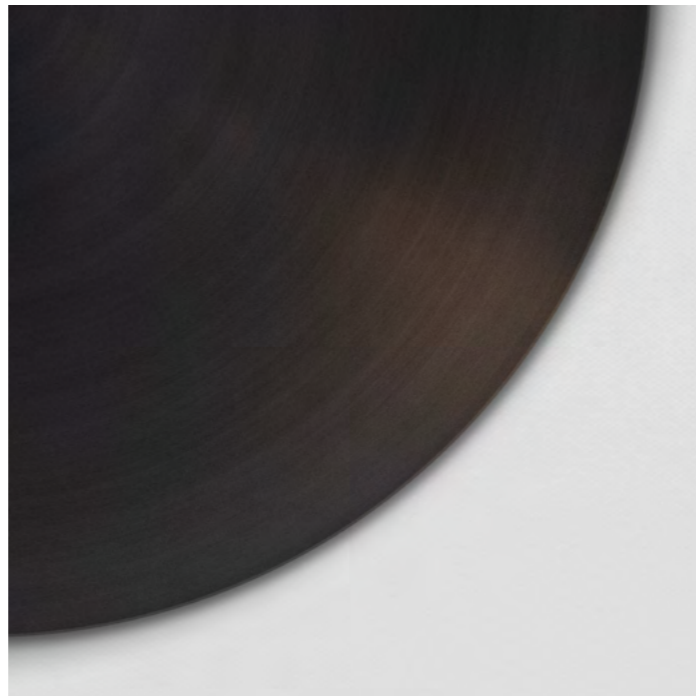

ATELIER
001

COSMIC COLLECTION

SOLSTICE NOIR X

DIMENSIONS
Ø 50cm (19.7") | Height 150cm (59.1")

WEIGHT
9kg (19.8lbs)

MATERIALS
Dark bronze framework
Hand-spun brass plate

FINISH
Dark bronze patina;
Please note that each piece is hand-finished and will vary slightly in patterns and textures.

LEAD TIME
12-14 weeks excl. shipping

ILLUMINATION
Integrated LED (No bulb required)
LED colour temperature 3000K
LED mains dimmable
Output 350mA 16W 1500lm
Input 120/240V
50,000 hours rated life

SWITCH
Plug with dimmer switch.

REGION
CE certified;
UL listing available at a surcharge.