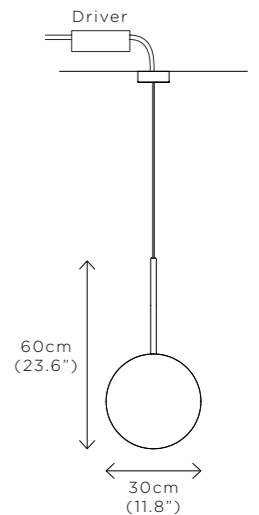

REGION

CE certified;
UL listing available at a surcharge.

ATELIER OOI

COSMIC COLLECTION

COMET PENDANT REGOLITH

DIMENSIONS

Dia. 30cm (11.8")
Height 60cm (23.6")
Depth 9.2cm (3.6")

WEIGHT