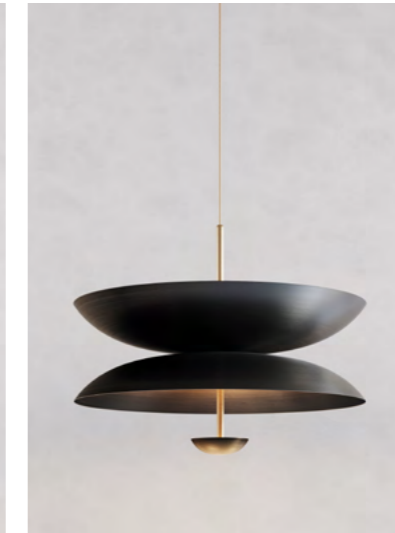

ATELIER 001

COSMIC COLLECTION