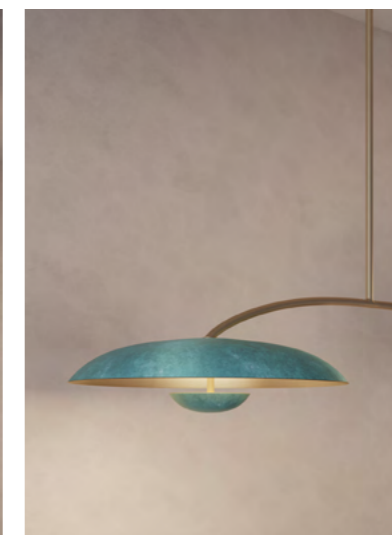

ATELIER OOI

COSMIC COLLECTION