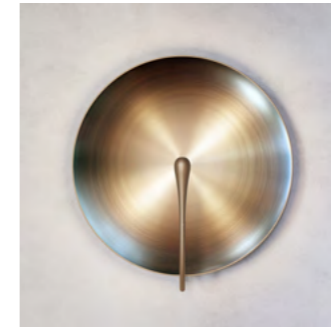

ATELIER
001

COSMIC COLLECTION

COSMIC WALL

ORE