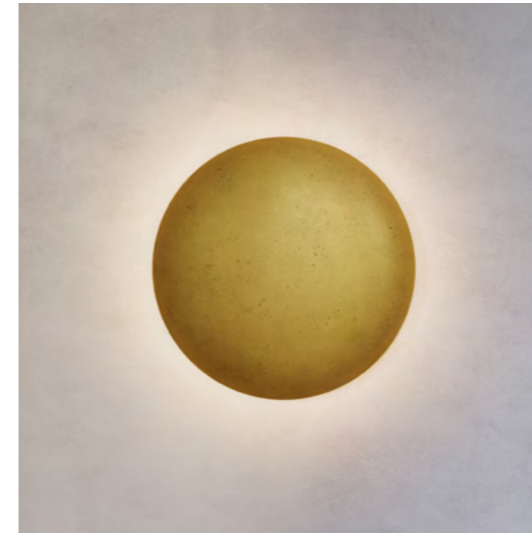

WALL MOUNTED
All components supplied.

REGION
CE certified;
UL listing available at a surcharge.

ATELIER OOI

COSMIC COLLECTION

COMET OXIDIUM

DIMENSIONS
Ø 20cm (7.9") | Depth 7cm (2.8")
Ø 26cm (10.2") | Depth 9cm (3.5")