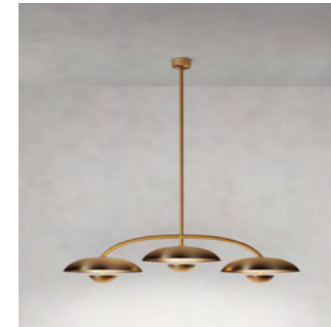

ORBIT TRIO PENDANT

ORE