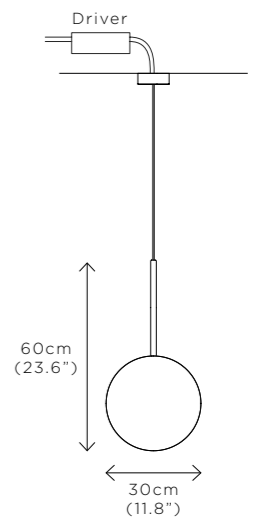

REGION

CE certified;
UL listing available at a surcharge.