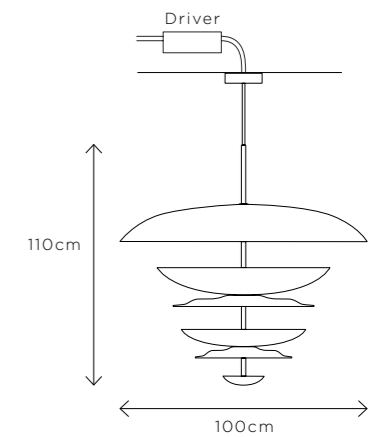

ATELIER
OOI

COSMIC COLLECTION

CAROUSEL PURION CHANDELIER

DIMENSIONS
Ø 100cm (39.4")
Height 110cm (43.3")

WEIGHT
40kg (88.2lbs)

MATERIALS
Satin brass framework
Hand-spun brass plate
Hand-blown glass plate

FINISH
Gloss white lacquer
Oxidised patina
High polished brass
White to clear gradient

LEAD TIME
14-16 weeks excl. shipping

ILLUMINATION
Integrated LED (No bulb required)
LED colour temperature 2700K
LED dimmable driver
Output 700mA 90W 4500lm
Input 120/240V
50,000 hours rated life

DIMMING
Mains, DALI, 0-10V or 1-10V

CEILING MOUNTED
Driver to be integrated into ceiling.
Suspension cable 300cm (118") to be cut to size.

REGION
CE certified;
UL listing available at a surcharge.