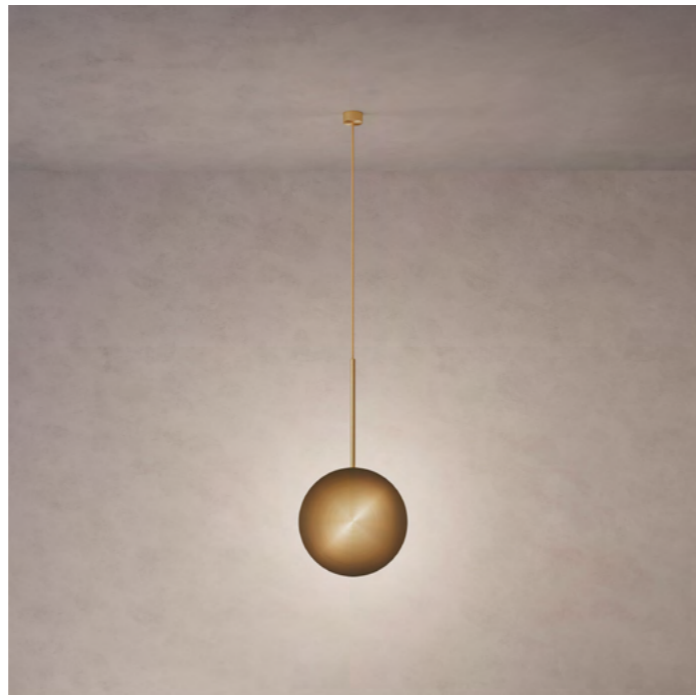

REGION

CE certified;
UL listing available at a surcharge.

ATELIER OOI

COSMIC COLLECTION

COMET PENDANT ORE

DIMENSIONS

Dia. 30cm (11.8")
Height 60cm (23.6")
Depth 9.2cm (3.6")

WEIGHT