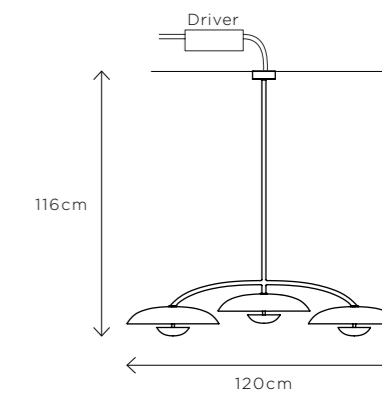

REGION

CE certified;
UL listing available at a surcharge.