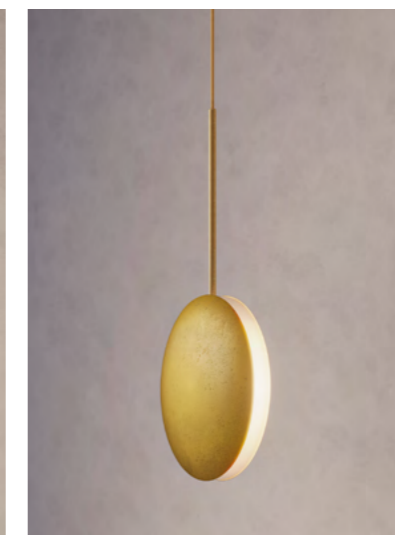

REGION

CE certified;
UL listing available at a surcharge.

ATELIER OOI

COSMIC COLLECTION

COMET PENDANT OXIDIUM

DIMENSIONS

Dia. 30cm (11.8")
Height 60cm (23.6")
Depth 9.2cm (3.6")

WEIGHT

7kg (15.4lbs)

MATERIALS

Satin brass framework
Hand-spun brass plate

FINISH

Oxidised brass patina;
Please note that each piece is hand-
finished and will vary slightly.

LEAD TIME

12-14 weeks excl. shipping

ILLUMINATION