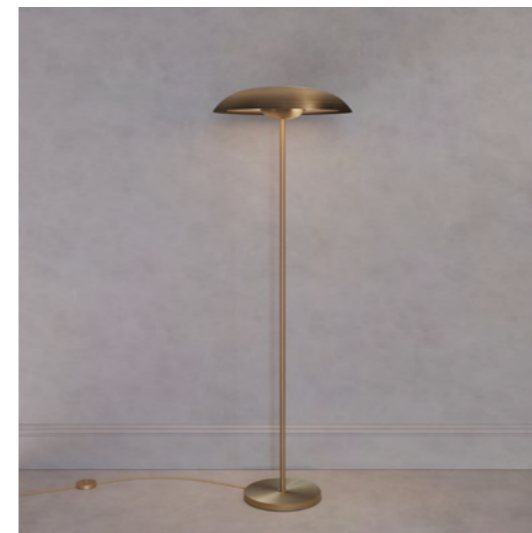

SWITCH
Plug with dimmer switch.

REGION
CE certified;
UL listing available at a surcharge.

ATELIER
001

COSMIC COLLECTION

SOLSTICE ORE X

DIMENSIONS
Ø 50cm (19.7") | Height 150cm (59.1")

WEIGHT
9kg (19.8lbs)

MATERIALS
Satin brass framework
Hand-spun brass plate