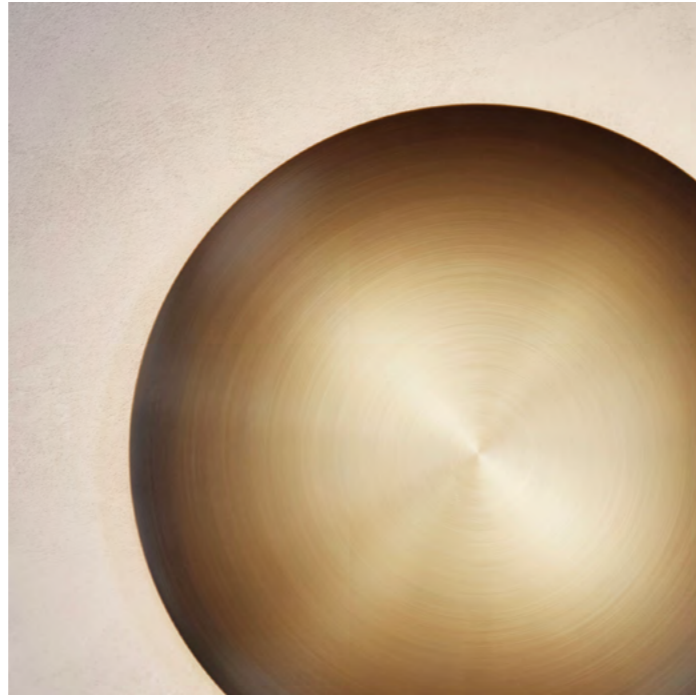

ATELIER OOI

COSMIC COLLECTION

COMET ORE

DIMENSIONS
Ø 20cm (7.9") | Depth 7cm (2.8")
Ø 26cm (10.2") | Depth 9cm (3.5")

WEIGHT
3kg (6.6lbs)

MATERIALS
Satin brass framework
Hand-spun brass plate

FINISH
Bronze gradient patina;
Please note that each piece is hand-finished and will vary slightly in patterns and textures.

LEAD TIME
10-12 weeks excl. shipping

ILLUMINATION
Integrated LED (No bulb required)
LED colour temperature 2700K
LED dimmable driver
Output 24V 6W 750lm
Input 120/240V
50,000 hours rated life

LED DRIVER LOCATION
Mains dimming: Integrated in fixture;
0-10V, 1-10V and Dali Dimming: To be integrated into wall.

WALL MOUNTED
All components supplied.

REGION
CE certified;
UL listing available at a surcharge.