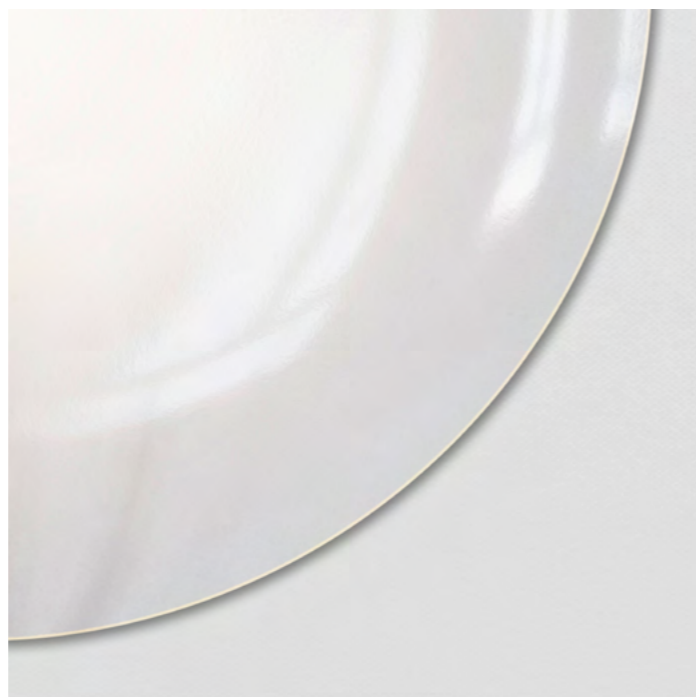

ATELIER OOI

COSMIC COLLECTION

ORBIT SOLO PURION

DIMENSIONS

Width 160cm (63")
Height 115cm (45.3")
Depth 60cm (23.6")

WEIGHT

15kg (33.1lbs)

MATERIALS

Satin brass framework
Hand-spun brass plate

FINISH

Gloss or matt white lacquer;
Please note that each piece is hand-finished and will vary slightly in patterns and textures.

LEAD TIME

12-14 weeks excl. shipping

ILLUMINATION

Integrated LED (No bulb required)
LED colour temperature 2700K
LED dimmable driver
Output 700mA 35W 2300lm
Input 120/240V
50,000 hours rated life

DIMMING

Mains, DALI, 0-10V or 1-10V

CEILING MOUNTED

Driver to be integrated into ceiling.
All components supplied.

REGION

CE certified;
UL listing available at a surcharge.