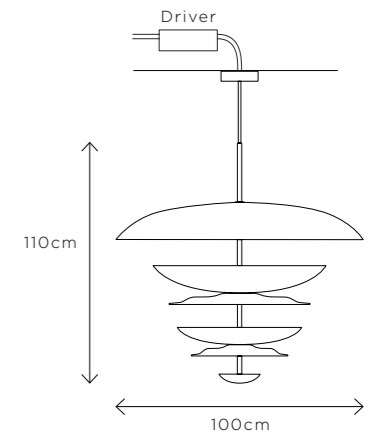

ATELIER
OOI

COSMIC COLLECTION

CAROUSEL OXIDIUM CHANDELIER

DIMENSIONS
Ø 100cm (39.4")
Height 110cm (43.3")

WEIGHT
40kg (88.2lbs)

MATERIALS
Satin brass framework
Hand-spun brass plate
Hand-blown glass plate

FINISH
Oxidised brass patina
Verdigris patina
Jade green to clear gradient

LEAD TIME
14-16 weeks excl. shipping

ILLUMINATION
Integrated LED (No bulb required)
LED colour temperature 2700K
LED dimmable driver
Output 700mA 90W 4500lm
Input 120/240V
50,000 hours rated life

DIMMING
Mains, DALI, 0-10V or 1-10V

CEILING MOUNTED
Driver to be integrated into ceiling.
Suspension cable 300cm (118") to be cut to size.

REGION
CE certified;
UL listing available at a surcharge.