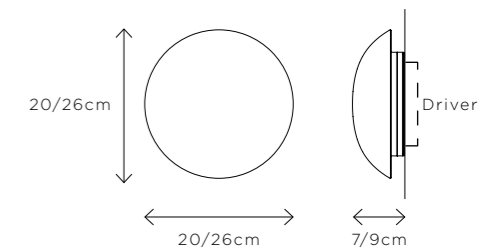

COMET ORE

DIMENSIONS
Ø 20cm (7.9") | Depth 7cm (2.8")
Ø 26cm (10.2") | Depth 9cm (3.5")

WEIGHT
3kg (6.6lbs)

MATERIALS
Satin brass framework
Hand-spun brass plate

FINISH
Bronze gradient patina;
Please note that each piece is hand-finished and will vary slightly in patterns and textures.

LEAD TIME
10-12 weeks excl. shipping

ILLUMINATION
Integrated LED (No bulb required)
LED colour temperature 2700K
LED dimmable driver
Output 24V 6W 750lm
Input 120/240V
50,000 hours rated life

LED DRIVER LOCATION
Mains dimming: Integrated in fixture;
0-10V, 1-10V and Dali Dimming: To be integrated into wall.

WALL MOUNTED
All components supplied.

REGION
CE certified;
UL listing available at a surcharge.