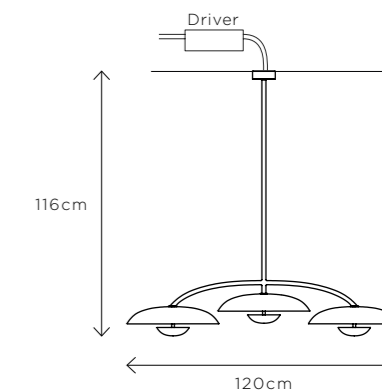

REGION

CE certified;
UL listing available at a surcharge.