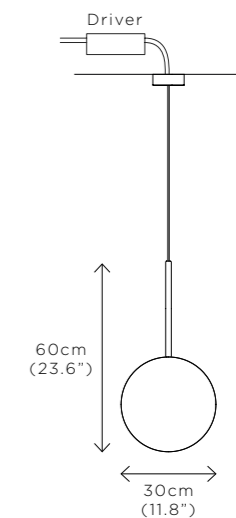

REGION

CE certified;
UL listing available at a surcharge.