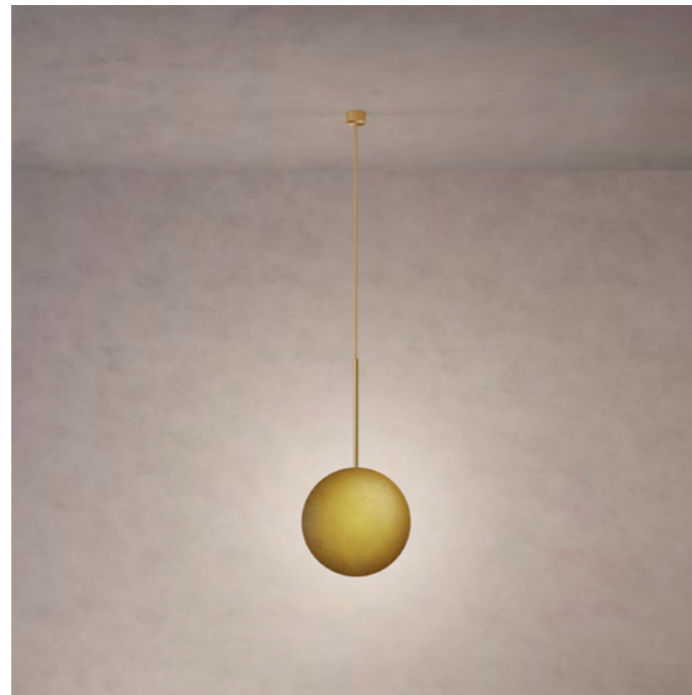

REGION

CE certified;
UL listing available at a surcharge.

ATELIER OOI

COSMIC COLLECTION

COMET PENDANT OXIDIUM

DIMENSIONS

Dia. 30cm (11.8")
Height 60cm (23.6")
Depth 9.2cm (3.6")

WEIGHT