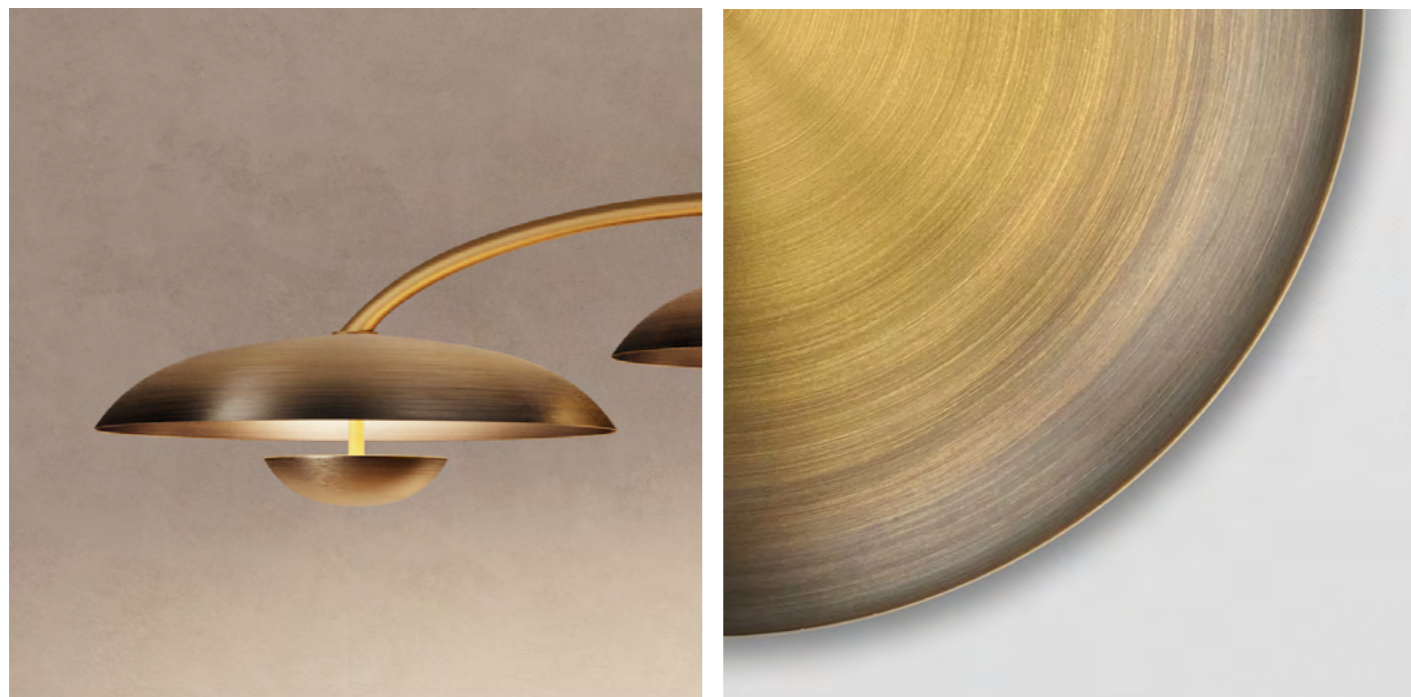

ATELIER OOI

COSMIC COLLECTION

ORBIT TRIO ORE

DIMENSIONS

Width 120cm (47.2")
Height 116cm (45.6")
Depth 40cm (15.7")

WEIGHT

20kg (44.1lbs)

MATERIALS

Satin brass framework
Hand-spun brass plate

FINISH

Bronze patina gradient;
Please note that each piece is hand-finished and will vary slightly in patterns and textures.

LEAD TIME

12-14 weeks excl. shipping

ILLUMINATION

Integrated LED (No bulb required)
LED colour temperature 2700K
LED dimmable driver
Output 700mA 50W 3000lm
Input 120/240V
50,000 hours rated life

DIMMING

Mains, DALI, 0-10V or 1-10V

CEILING MOUNTED

Driver to be integrated into ceiling.
All components supplied.

REGION

CE certified;
UL listing available at a surcharge.