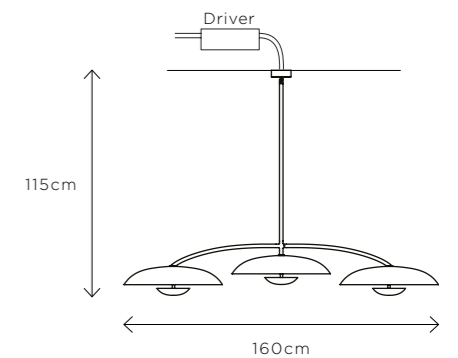

REGION

CE certified;
UL listing available at a surcharge.