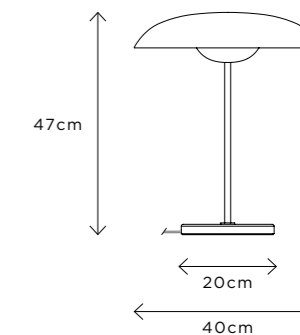

SOLSTICE ORE

DIMENSIONS
Ø 40cm (15.7") | Height 47cm (18.5")

WEIGHT
6kg (13.2lbs)

MATERIALS
Satin brass framework
Hand-spun brass plate

FINISH
Bronze patina gradient;
Please note that each piece is hand-
finished and will vary slightly in
patterns and textures.

LEAD TIME
12-14 weeks excl. shipping

ILLUMINATION
Integrated LED (No bulb required)
LED colour temperature 3000K
LED mains dimmable
Output 350mA 16W 1500lm
Input 120/240V
50,000 hours rated life

SWITCH
Plug with dimmer switch.

REGION
CE certified;
UL listing available at a surcharge.