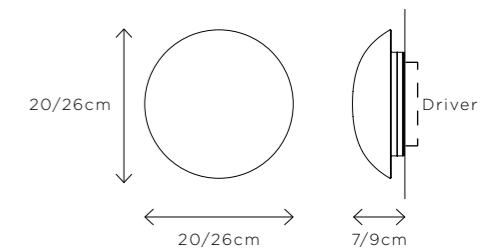

COMET PURION

DIMENSIONS
Ø 20cm (7.9") | Depth 7cm (2.8")
Ø 26cm (10.2") | Depth 9cm (3.5")

WEIGHT
3kg (6.6lbs)

MATERIALS
Satin brass framework
Hand-spun brass plate

FINISH
Gloss or matt white lacquer;
Please note that each piece is hand-
finished and will vary slightly in
patterns and textures.

LEAD TIME
10-12 weeks excl. shipping

ILLUMINATION
Integrated LED (No bulb required)
LED colour temperature 2700K
LED dimmable driver
Output 24V 6W 750lm
Input 120/240V
50,000 hours rated life

LED DRIVER LOCATION
Mains dimming: Integrated in fixture;
0-10V, 1-10V and Dali Dimming: To be
integrated into wall.

WALL MOUNTED
All components supplied.

REGION
CE certified;
UL listing available at a surcharge.