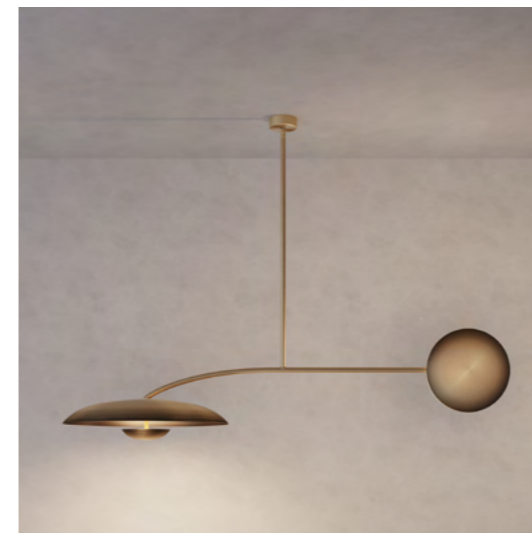

ATELIER OOI

COSMIC COLLECTION