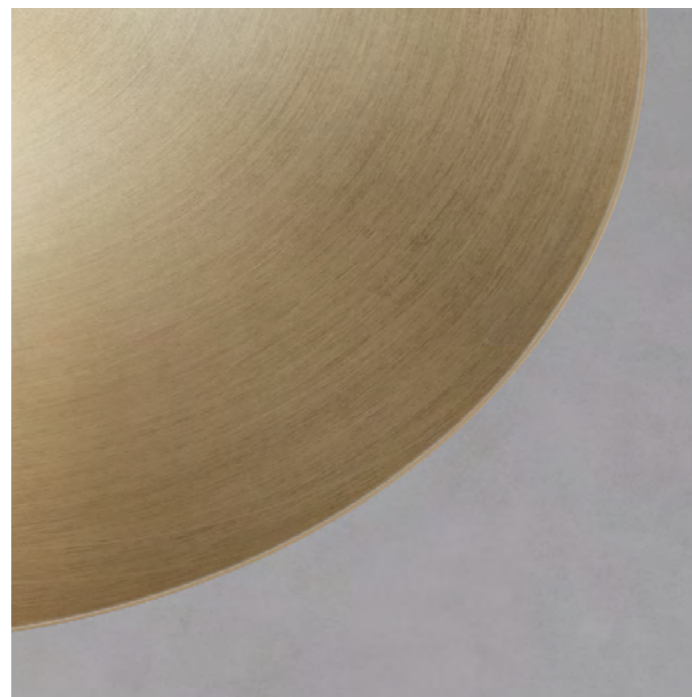

ATELIER 001

COSMIC COLLECTION

SOL PENDANT

DIMENSIONS

Ø 70cm (27.5") | Height 42cm (16.5")
Ø 100cm (39.4") | Height 52cm (20.5")

WEIGHT

9kg (19.8lbs)
15kg

MATERIALS

Satin brass framework
Hand-spun brass plate

FINISH

Satin brass;
Please note that each piece is hand-finished and will vary slightly in patterns and textures.

LEAD TIME

10-12 weeks excl. shipping

ILLUMINATION

Integrated LED (No bulb required)
LED colour temperature 2700K
LED dimmable driver
Output 700mA 17W 1500lm
Input 120/240V
50,000 hours rated life

DIMMING

Mains, DALI, 0-10V or 1-10V

CEILING MOUNTED

Driver to be integrated into ceiling.
Suspension cable 300cm (118") to be cut to size.

REGION

CE certified;
UL listing available at a surcharge.