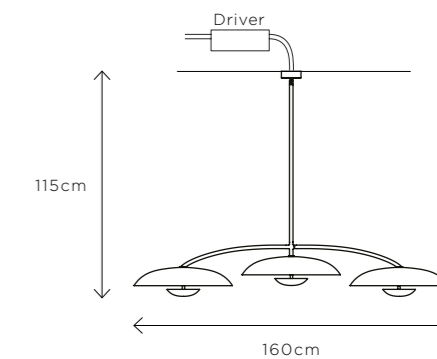

REGION

CE certified;
UL listing available at a surcharge.