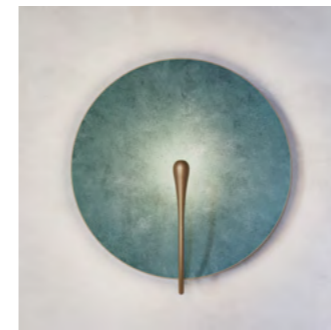

ATELIER
001

COSMIC COLLECTION

COSMIC WALL

VERDIGRIS