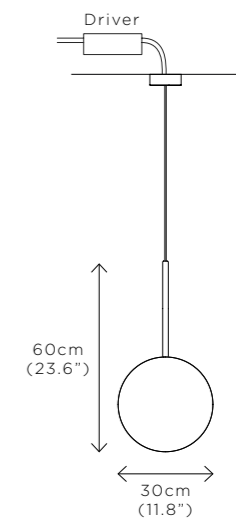

REGION

CE certified;
UL listing available at a surcharge.

ATELIER OOI

COSMIC COLLECTION

COMET PENDANT ORE

DIMENSIONS

Dia. 30cm (11.8")
Height 60cm (23.6")
Depth 9.2cm (3.6")

WEIGHT