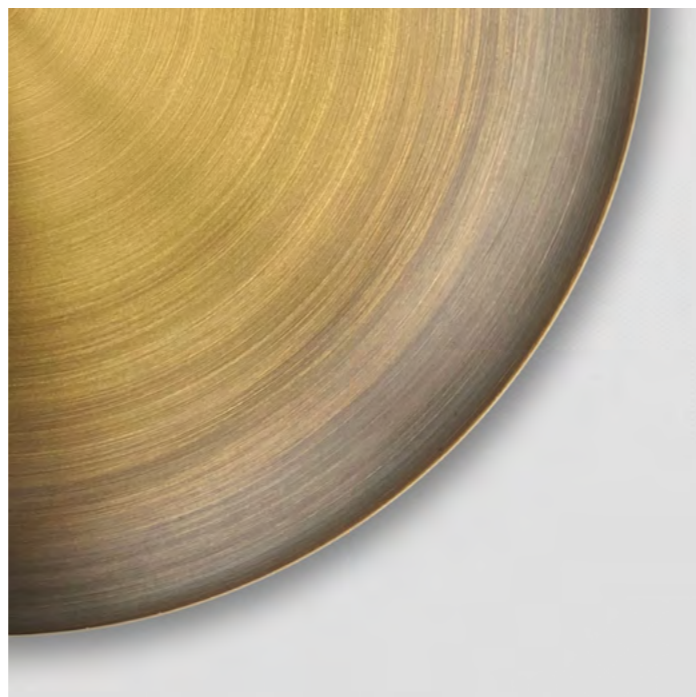

ATELIER
001

COSMIC COLLECTION

SOLSTICE ORE X

DIMENSIONS
Ø 50cm (19.7") | Height 150cm (59.1")

WEIGHT
9kg (19.8lbs)

MATERIALS
Satin brass framework
Hand-spun brass plate

FINISH
Bronze patina gradient;
Please note that each piece is hand-
finished and will vary slightly in
patterns and textures.

LEAD TIME
12-14 weeks excl. shipping

ILLUMINATION
Integrated LED (No bulb required)
LED colour temperature 3000K
LED mains dimmable
Output 350mA 16W 1500lm
Input 120/240V
50,000 hours rated life

SWTICH
Plug with dimmer switch.

REGION
CE certified;
UL listing available at a surcharge.