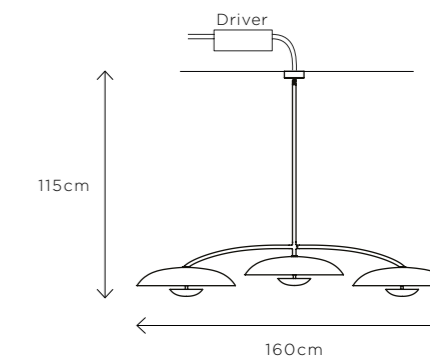

REGION

CE certified;
UL listing available at a surcharge.