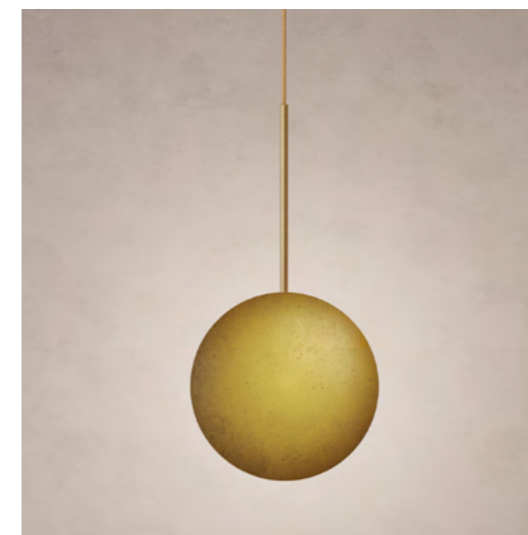

REGION

CE certified;
UL listing available at a surcharge.

ATELIER OOI

COSMIC COLLECTION

COMET PENDANT OXIDIUM

DIMENSIONS

Dia. 30cm (11.8")
Height 60cm (23.6")
Depth 9.2cm (3.6")

WEIGHT