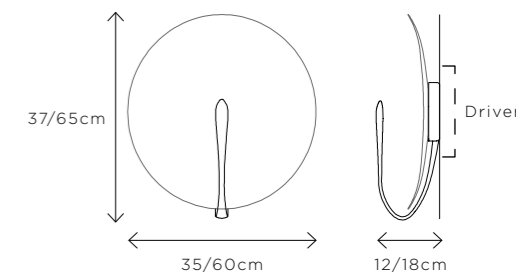

RUST

DIMENSIONS
Ø 35cm (13.8") | Depth 12cm (4.7")
Ø 60cm (23.6") | Depth 18cm (7.1")

WEIGHT
3kg (6.6lbs)
4kg (8.8lbs)

MATERIALS
Satin brass framework
Hand-spun brass plate

FINISH
Rust patina;
Please note that each piece is hand-finished and will vary slightly in patterns and textures.

LEAD TIME
8-10 weeks excl. shipping

ILLUMINATION
Integrated LED (No bulb required)
LED colour temperature 2700K
LED dimmable driver
Output 450mA 4W 500lm
Input 120/240V
50,000 hours rated life

DIMMING
Mains, DALI, 0-10V or 1-10V

WALL MOUNTED
Driver to be integrated into wall.
All components supplied.

REGION
CE certified;
UL listing available at a surcharge.