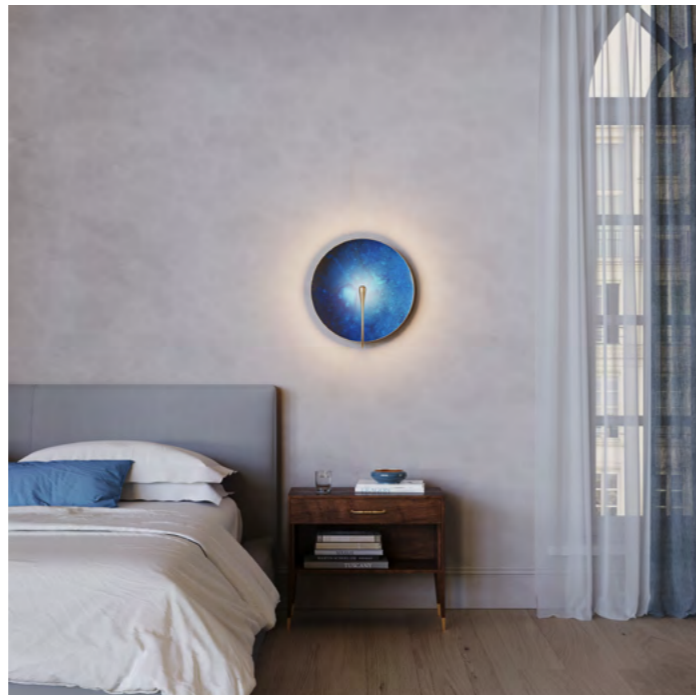

ATELIER 001

COSMIC COLLECTION

AZURE

DIMENSIONS
Ø 35cm (13.8") | Depth 12cm (4.7")
Ø 60cm (23.6") | Depth 18cm (7.1")

WEIGHT
3kg (6.6lbs)
4kg (8.8lbs)

MATERIALS
Satin brass framework
Hand-spun brass plate

FINISH
Mixed indigo patina;
Please note that each piece is hand-finished and will vary slightly in patterns and textures.

LEAD TIME
8-10 weeks excl. shipping

ILLUMINATION
Integrated LED (No bulb required)
LED colour temperature 2700K
LED dimmable driver
Output 450mA 4W 500lm
Input 120/240V
50,000 hours rated life

DIMMING
Mains, DALI, 0-10V or 1-10V

WALL MOUNTED
Driver to be integrated into wall.
All components supplied.

REGION
CE certified;
UL listing available at a surcharge.