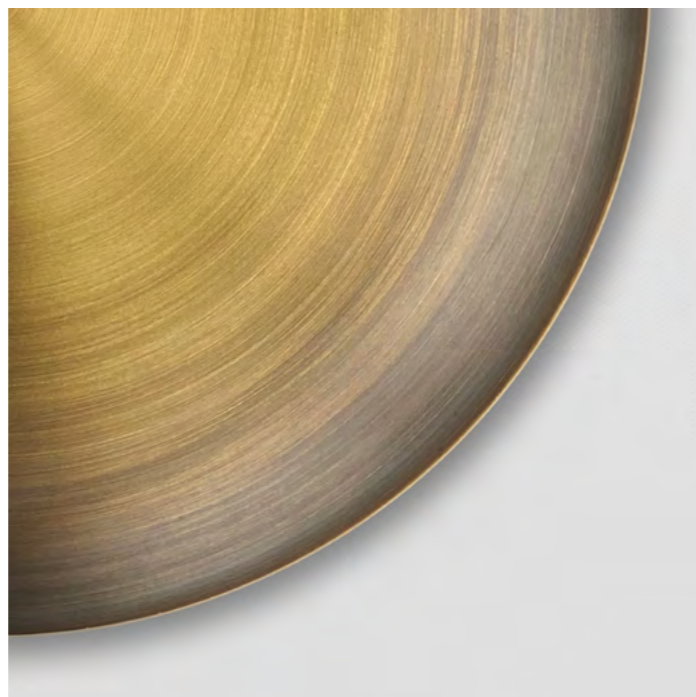

ATELIER OOI

COSMIC COLLECTION

COMET PENDANT ORE

DIMENSIONS

Dia. 30cm (11.8")
Height 60cm (23.6")
Depth 9.2cm (3.6")

WEIGHT

7kg (15.4lbs)

MATERIALS

Satin brass framework
Hand-spun brass plate

FINISH

Bronze gradient patina;
Please note that each piece is hand-finished and will vary slightly.

LEAD TIME

12-14 weeks excl. shipping

ILLUMINATION

Integrated LED (No bulb required)
LED colour temperature 2700K
LED dimmable driver
Output 24V 15W 1200lm
Input 120/240V
50,000 hours rated life

DIMMING

Mains, DALI, 0-10V or 1-10V

CEILING MOUNTED

Driver to be integrated into ceiling.
Suspension cable 300cm (118") to be cut to size.

REGION

CE certified;
UL listing available at a surcharge.