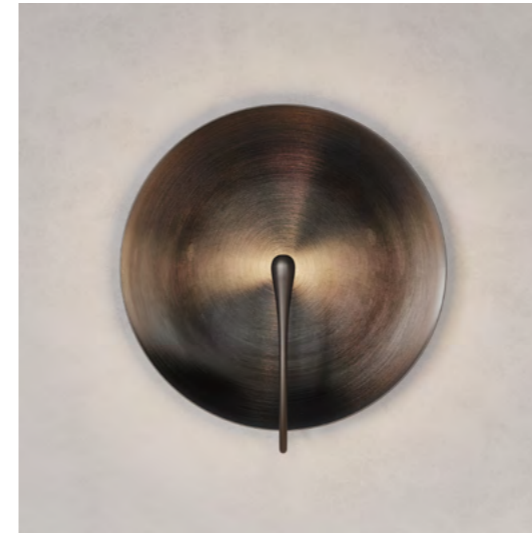

ATELIER OOI

COSMIC COLLECTION