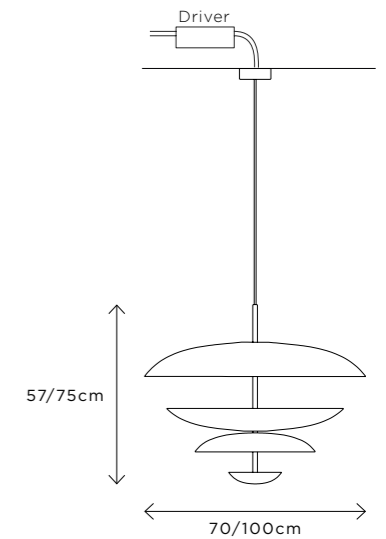

REGION

CE certified;
UL listing available at a surcharge.