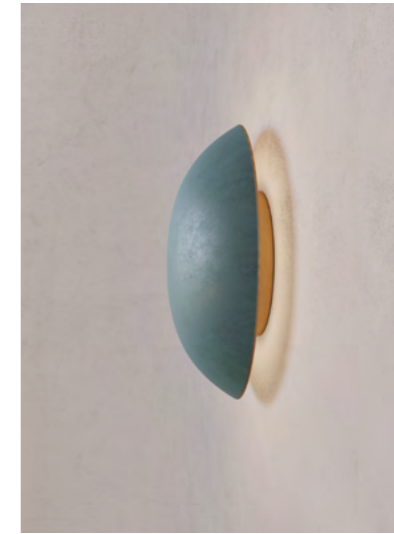

WALL MOUNTED
All components supplied.

REGION
CE certified;
UL listing available at a surcharge.

ATELIER OOI

COSMIC COLLECTION

COMET VERDIGRIS

DIMENSIONS
Ø 20cm (7.9") | Depth 7cm (2.8")
Ø 26cm (10.2") | Depth 9cm (3.5")