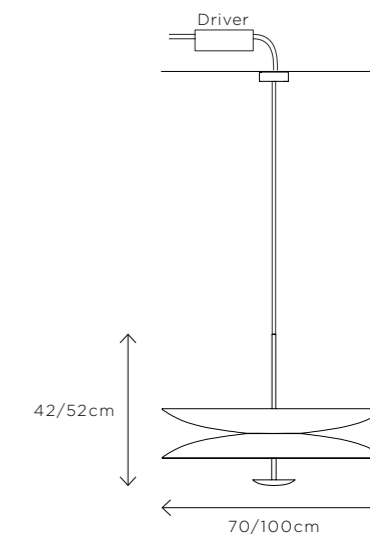

REGION

CE certified;
UL listing available at a surcharge.