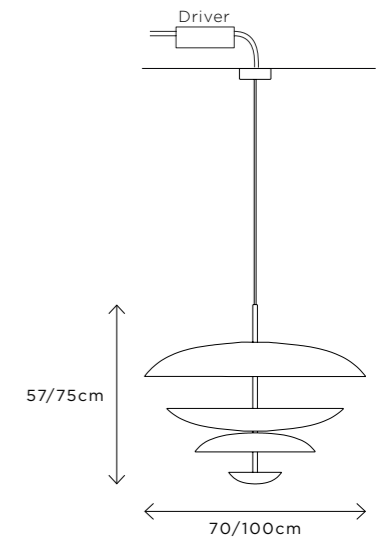

REGION

CE certified;
UL listing available at a surcharge.