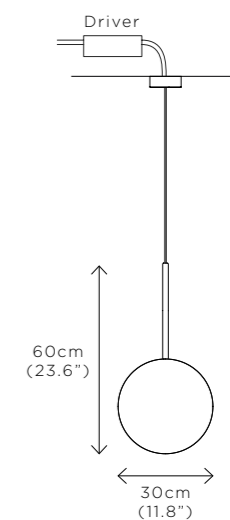

REGION

CE certified;
UL listing available at a surcharge.