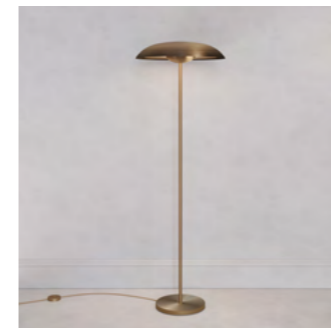

SOLSTICE FLOOR LIGHTS

ORE X