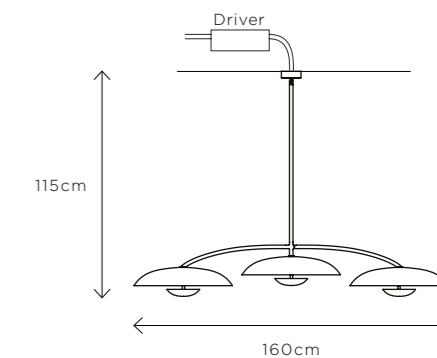

REGION

CE certified;
UL listing available at a surcharge.