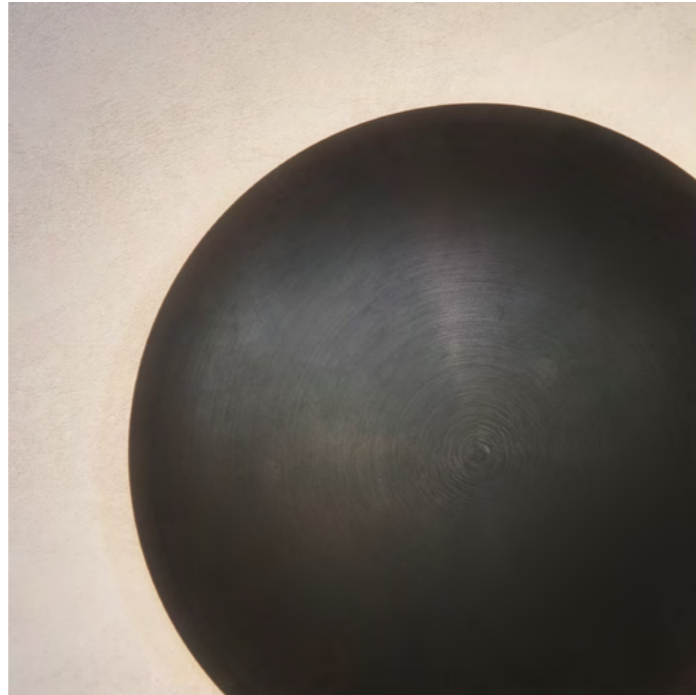

ATELIER OOI

COSMIC COLLECTION

COMET REGOLITH

DIMENSIONS
Ø 20cm (7.9") | Depth 7cm (2.8")
Ø 26cm (10.2") | Depth 9cm (3.5")

WEIGHT
3kg (6.6lbs)

MATERIALS
Dark bronze framework
Hand-spun brass plate

FINISH
Dark bronze patina;
Please note that each piece is hand-finished and will vary slightly in patterns and textures.

LEAD TIME
10-12 weeks excl. shipping

ILLUMINATION
Integrated LED (No bulb required)
LED colour temperature 2700K
LED dimmable driver
Output 24V 6W 750lm
Input 120/240V
50,000 hours rated life

LED DRIVER LOCATION
Mains dimming: Integrated in fixture;
0-10V, 1-10V and Dali Dimming: To be integrated into wall.

WALL MOUNTED
All components supplied.

REGION
CE certified;
UL listing available at a surcharge.