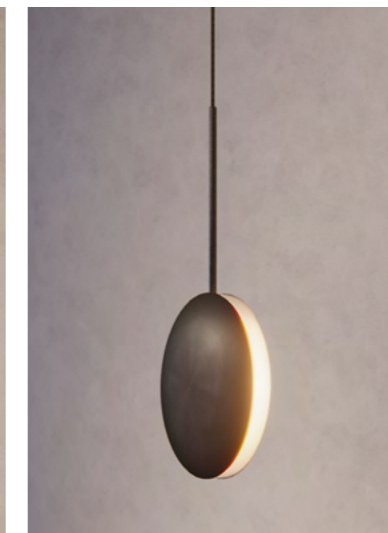

REGION

CE certified;
UL listing available at a surcharge.

ATELIER OOI

COSMIC COLLECTION

COMET PENDANT REGOLITH

DIMENSIONS

Dia. 30cm (11.8")
Height 60cm (23.6")
Depth 9.2cm (3.6")

WEIGHT