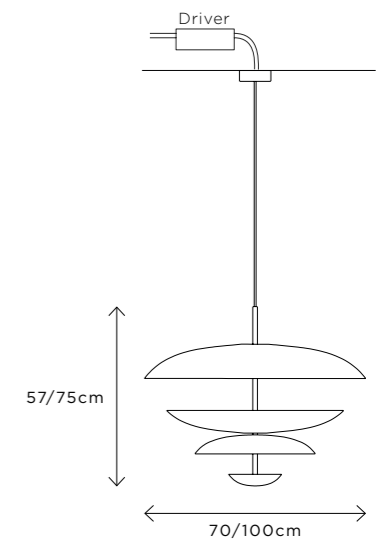

REGION

CE certified;
UL listing available at a surcharge.