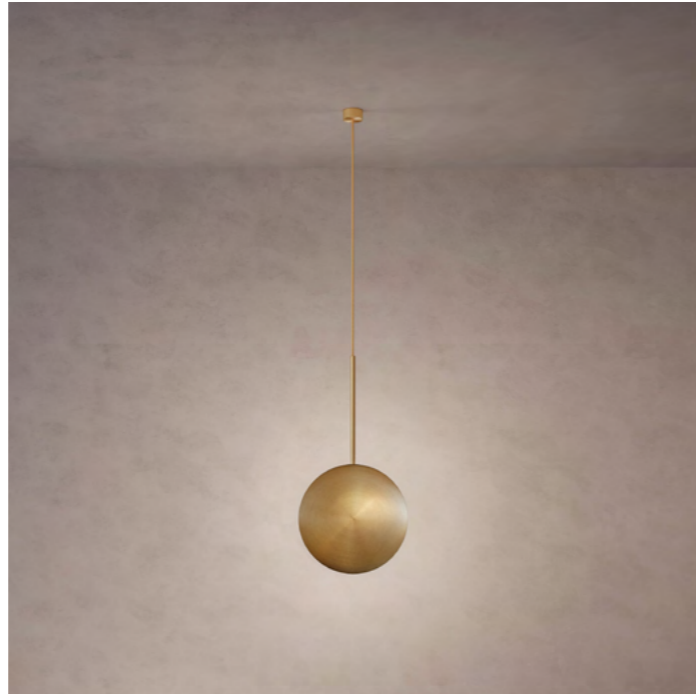

REGION

CE certified;
UL listing available at a surcharge.

ATELIER
OOI

COSMIC COLLECTION

COMET PENDANT SOL

DIMENSIONS

Dia. 30cm (11.8")
Height 60cm (23.6")
Depth 9.2cm (3.6")

WEIGHT