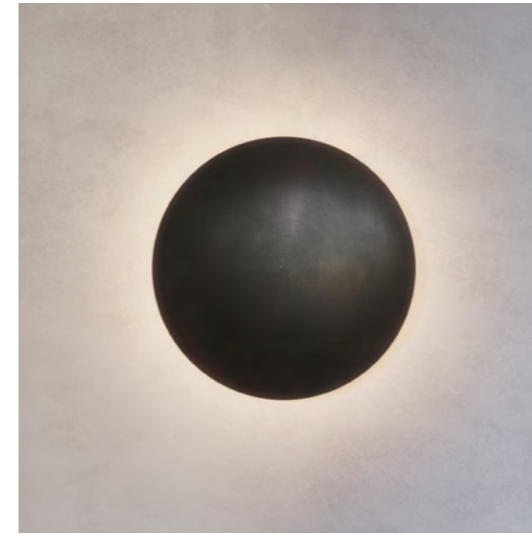

WALL MOUNTED
All components supplied.

REGION
CE certified;
UL listing available at a surcharge.

ATELIER OOI

COSMIC COLLECTION

COMET REGOLITH

DIMENSIONS
Ø 20cm (7.9") | Depth 7cm (2.8")
Ø 26cm (10.2") | Depth 9cm (3.5")