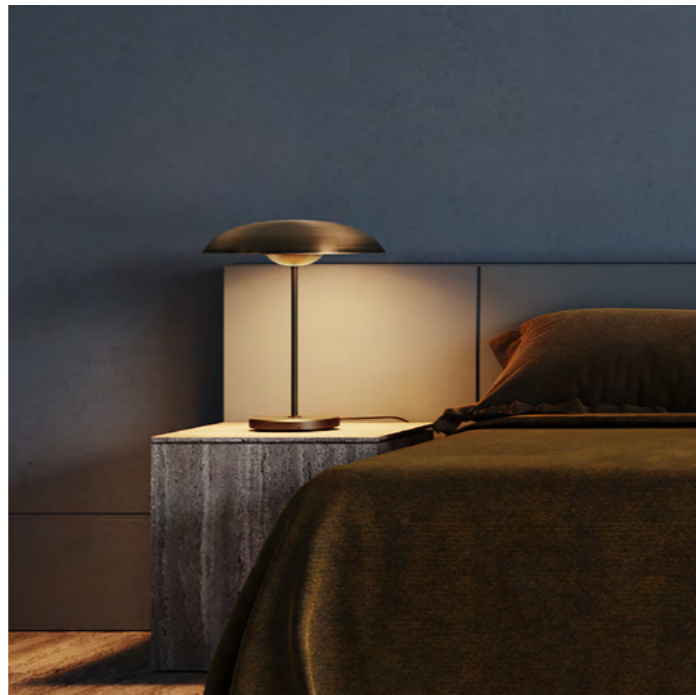

ATELIER 001

COSMIC COLLECTION

SOLSTICE ORE

DIMENSIONS
Ø 40cm (15.7") | Height 47cm (18.5")

WEIGHT
6kg (13.2lbs)

MATERIALS
Satin brass framework
Hand-spun brass plate

FINISH
Bronze patina gradient;
Please note that each piece is hand-
finished and will vary slightly in
patterns and textures.

LEAD TIME
12-14 weeks excl. shipping

ILLUMINATION
Integrated LED (No bulb required)
LED colour temperature 3000K
LED mains dimmable
Output 350mA 16W 1500lm
Input 120/240V
50,000 hours rated life

SWITCH
Plug with dimmer switch.

REGION
CE certified;
UL listing available at a surcharge.