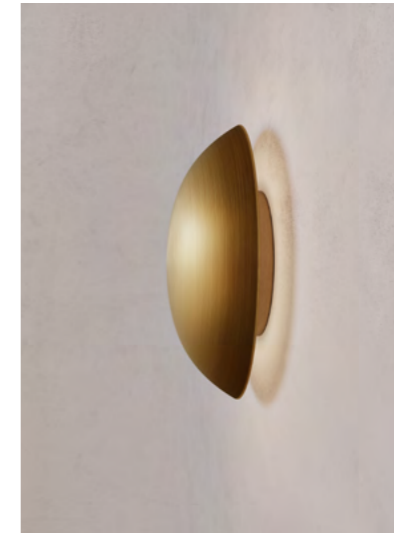

WALL MOUNTED
All components supplied.

REGION
CE certified;
UL listing available at a surcharge.

ATELIER OOI

COSMIC COLLECTION

COMET ORE

DIMENSIONS
Ø 20cm (7.9") | Depth 7cm (2.8")
Ø 26cm (10.2") | Depth 9cm (3.5")