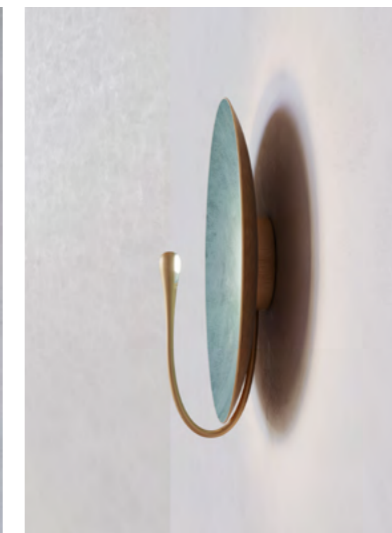

ATELIER OOI

COSMIC COLLECTION