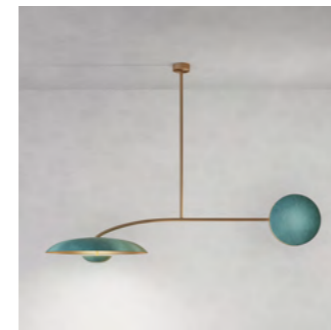

ATELIER
001

COSMIC COLLECTION

ORBIT SOLO PENDANT

VERDIGRIS