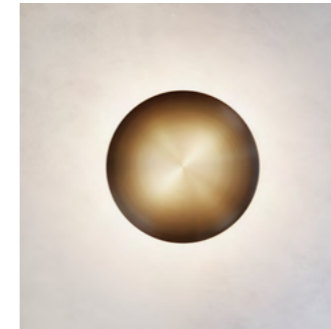

ATELIER
OOI

COSMIC COLLECTION

COSMIC COMET

PURION

ORE

OXIDIUM

VERDIGRIS

REGOLITH