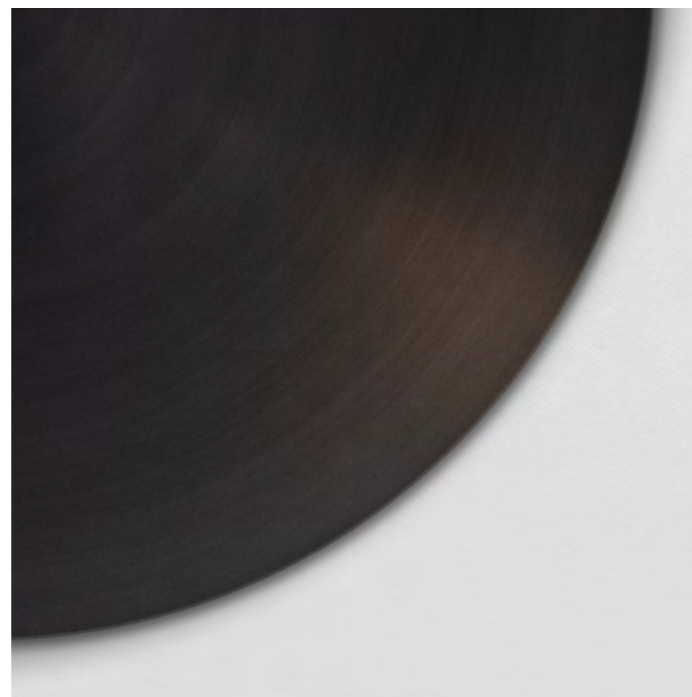

ATELIER OOI

COSMIC COLLECTION

COMET PENDANT REGOLITH

DIMENSIONS

Dia. 30cm (11.8")
Height 60cm (23.6")
Depth 9.2cm (3.6")

WEIGHT

7kg (15.4lbs)

MATERIALS

Dark bronze framework
Hand-spun brass plate

FINISH

Dark bronze patina;
Please note that each piece is hand-finished and will vary slightly.

LEAD TIME

12-14 weeks excl. shipping

ILLUMINATION

Integrated LED (No bulb required)
LED colour temperature 2700K
LED dimmable driver
Output 24V 15W 1200lm
Input 120/240V
50,000 hours rated life

DIMMING

Mains, DALI, 0-10V or 1-10V

CEILING MOUNTED

Driver to be integrated into ceiling.
Suspension cable 300cm (118") to be cut to size.

REGION

CE certified;
UL listing available at a surcharge.