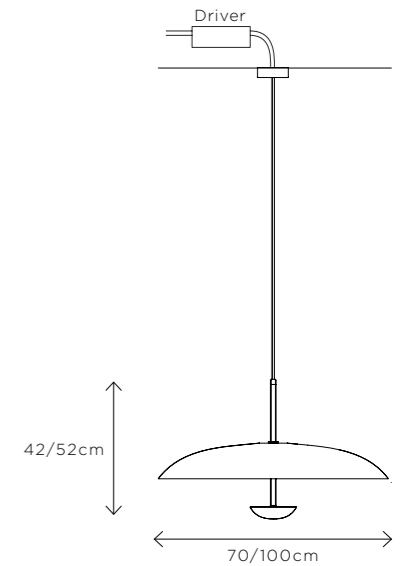

REGION

CE certified;
UL listing available at a surcharge.