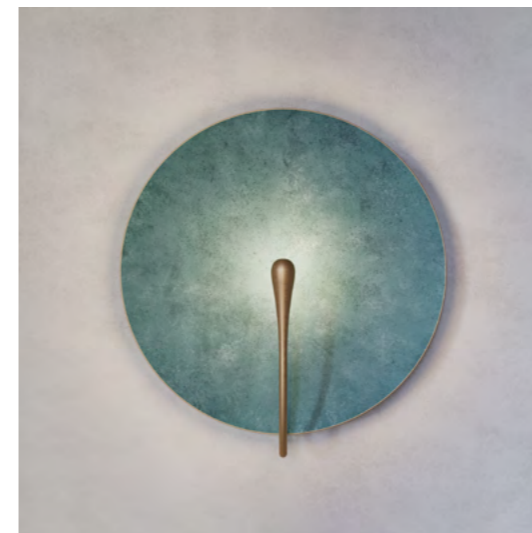

ATELIER OOI

COSMIC COLLECTION