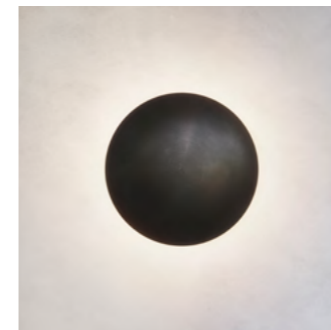

ATELIER
OOI

COSMIC COLLECTION

COSMIC COMET

PURION

ORE

OXIDIUM

VERDIGRIS

REGOLITH