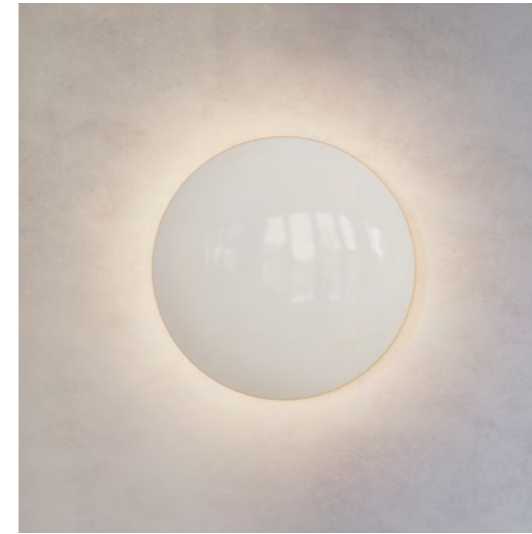

ATELIER OOI

COSMIC COLLECTION