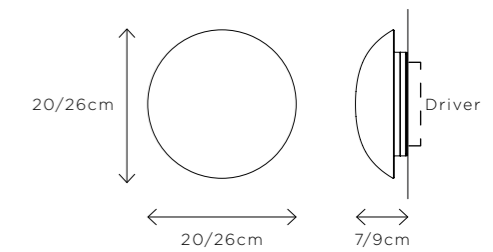

COMET VERDIGRIS

DIMENSIONS
Ø 20cm (7.9") | Depth 7cm (2.8")
Ø 26cm (10.2") | Depth 9cm (3.5")

WEIGHT
3kg (6.6lbs)

MATERIALS
Satin brass framework
Hand-spun brass plate

FINISH
Verdigris patina;
Please note that each piece is hand-finished and will vary slightly in patterns and textures.

LEAD TIME
10-12 weeks excl. shipping

ILLUMINATION
Integrated LED (No bulb required)
LED colour temperature 2700K
LED dimmable driver
Output 24V 6W 750lm
Input 120/240V
50,000 hours rated life

LED DRIVER LOCATION
Mains dimming: Integrated in fixture;
0-10V, 1-10V and Dali Dimming: To be integrated into wall.

WALL MOUNTED
All components supplied.

REGION
CE certified;
UL listing available at a surcharge.