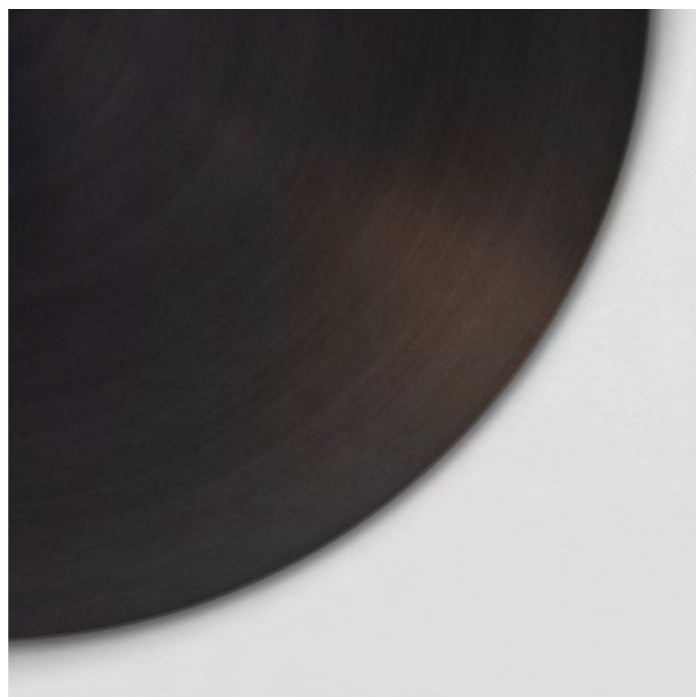

ATELIER OOI

COSMIC COLLECTION

ORBIT SOLO REGOLITH

DIMENSIONS

Width 160cm (63")
Height 115cm (45.3")
Depth 60cm (23.6")

WEIGHT

15kg (33.1lbs)

MATERIALS

Dark bronze framework
Hand-spun brass plate

FINISH

Dark bronze patina;
Please note that each piece is hand-finished and will vary slightly in patterns and textures.

LEAD TIME

12-14 weeks excl. shipping

ILLUMINATION

Integrated LED (No bulb required)
LED colour temperature 2700K
LED dimmable driver
Output 700mA 35W 2300lm
Input 120/240V
50,000 hours rated life

DIMMING

Mains, DALI, 0-10V or 1-10V

CEILING MOUNTED

Driver to be integrated into ceiling.
All components supplied.

REGION

CE certified;
UL listing available at a surcharge.