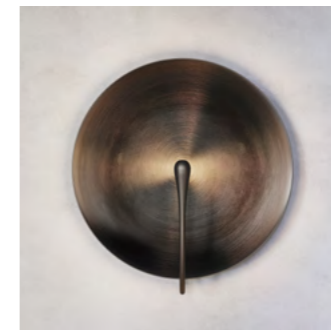

ATELIER
001

COSMIC COLLECTION

COSMIC WALL

REGOLITH