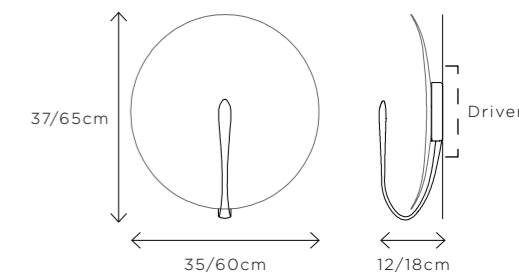

ATELIER 001

COSMIC COLLECTION

PURION

DIMENSIONS
Ø 35cm (13.8") | Depth 12cm (4.7")
Ø 60cm (23.6") | Depth 18cm (7.1")

WEIGHT
3kg (6.6lbs)
4kg (8.8lbs)

MATERIALS
Satin brass framework
Hand-spun brass plate

FINISH
Gloss or matt white lacquer;
Please note that each piece is hand-finished and will vary slightly in patterns and textures.

LEAD TIME
8-10 weeks excl. shipping

ILLUMINATION
Integrated LED (No bulb required)
LED colour temperature 2700K
LED dimmable driver
Output 450mA 4W 500lm
Input 120/240V
50,000 hours rated life

DIMMING
Mains, DALI, 0-10V or 1-10V

WALL MOUNTED
Driver to be integrated into wall.
All components supplied.

REGION
CE certified;
UL listing available at a surcharge.