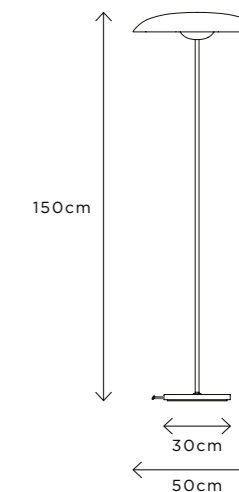

SOLSTICE ORE X

DIMENSIONS
Ø 50cm (19.7") | Height 150cm (59.1")

WEIGHT
9kg (19.8lbs)

MATERIALS
Satin brass framework
Hand-spun brass plate

FINISH
Bronze patina gradient;
Please note that each piece is hand-
finished and will vary slightly in
patterns and textures.

LEAD TIME
12-14 weeks excl. shipping

ILLUMINATION
Integrated LED (No bulb required)
LED colour temperature 3000K
LED mains dimmable
Output 350mA 16W 1500lm
Input 120/240V
50,000 hours rated life

SWTICH
Plug with dimmer switch.

REGION
CE certified;
UL listing available at a surcharge.