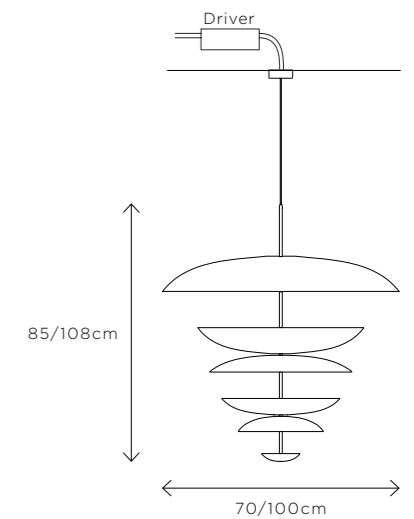

REGION

CE certified;
UL listing available at a surcharge.