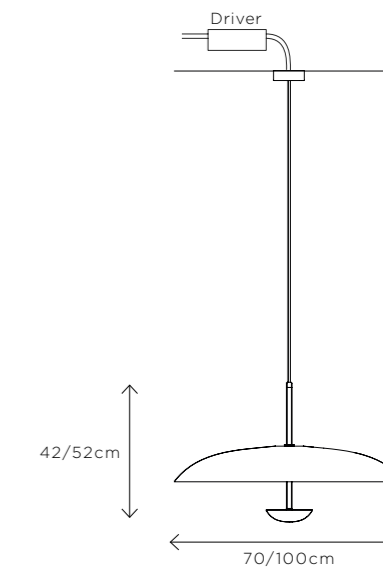

Driver to be integrated into ceiling.
Suspension cable 300cm (118") to be cut to size.

REGION

CE certified;
UL listing available at a surcharge.

ATELIER 001

COSMIC COLLECTION

PURION PENDANT

DIMENSIONS

Ø 70cm (27.5") | Height 42cm (16.5")
Ø 100cm (39.4") | Height 52cm (20.5")