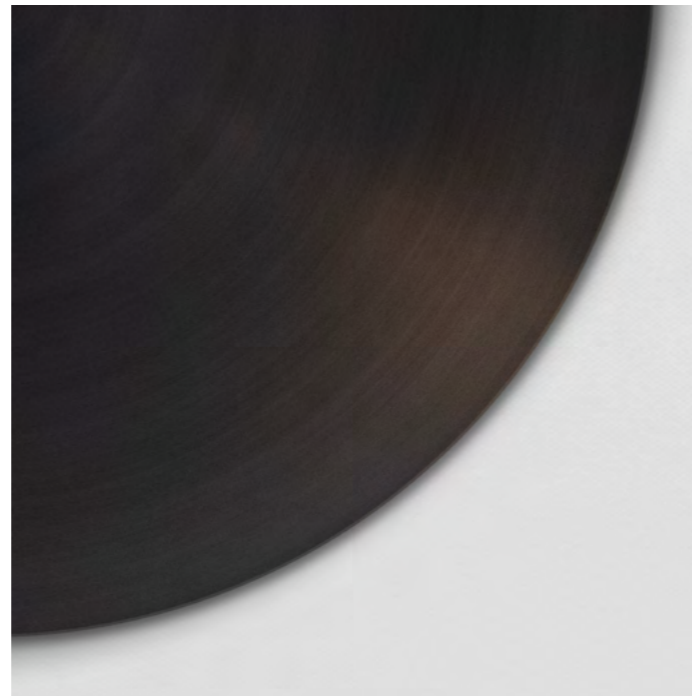

ATELIER
001

COSMIC COLLECTION

REGOLITH CHANDELIER XL

DIMENSIONS

Ø 70cm (27.5") | Height 85cm (33.5")
Ø 100cm (39.4") | Height 108cm (42.5")

WEIGHT

35kg (44.2lbs)
40kg (88.2lbs)

MATERIALS

Satin brass framework
Hand-spun brass plate

FINISH

Dark bronze patina;
Please note that each piece is hand-finished and will vary slightly in patterns and textures.

LEAD TIME

10-12 weeks excl. shipping

ILLUMINATION

Integrated LED (No bulb required)
LED colour temperature 2700K
LED dimmable driver
Output 700mA 90W 4500lm
Input 120/240V
50,000 hours rated life

DIMMING

Mains, DALI, 0-10V or 1-10V

CEILING MOUNTED

Driver to be integrated into ceiling.
Suspension cable 300cm (118") to be cut to size.

REGION

CE certified;
UL listing available at a surcharge.