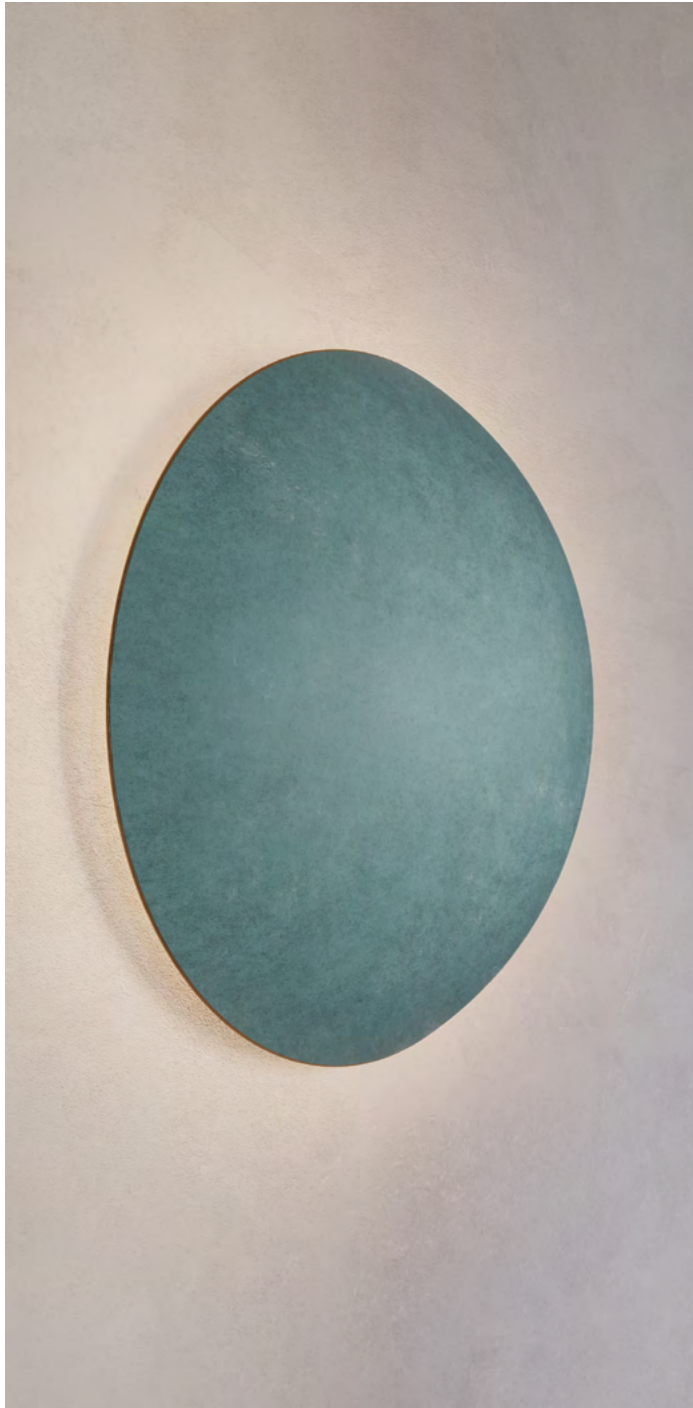

ATELIER OOI

COSMIC COLLECTION

COMET VERDIGRIS

DIMENSIONS
Ø 20cm (7.9") | Depth 7cm (2.8")
Ø 26cm (10.2") | Depth 9cm (3.5")

WEIGHT
3kg (6.6lbs)

MATERIALS
Satin brass framework
Hand-spun brass plate

FINISH
Verdigris patina;
Please note that each piece is hand-finished and will vary slightly in patterns and textures.

LEAD TIME
10-12 weeks excl. shipping

ILLUMINATION
Integrated LED (No bulb required)
LED colour temperature 2700K
LED dimmable driver
Output 24V 6W 750lm
Input 120/240V
50,000 hours rated life

LED DRIVER LOCATION
Mains dimming: Integrated in fixture;
0-10V, 1-10V and Dali Dimming: To be integrated into wall.

WALL MOUNTED
All components supplied.

REGION
CE certified;
UL listing available at a surcharge.