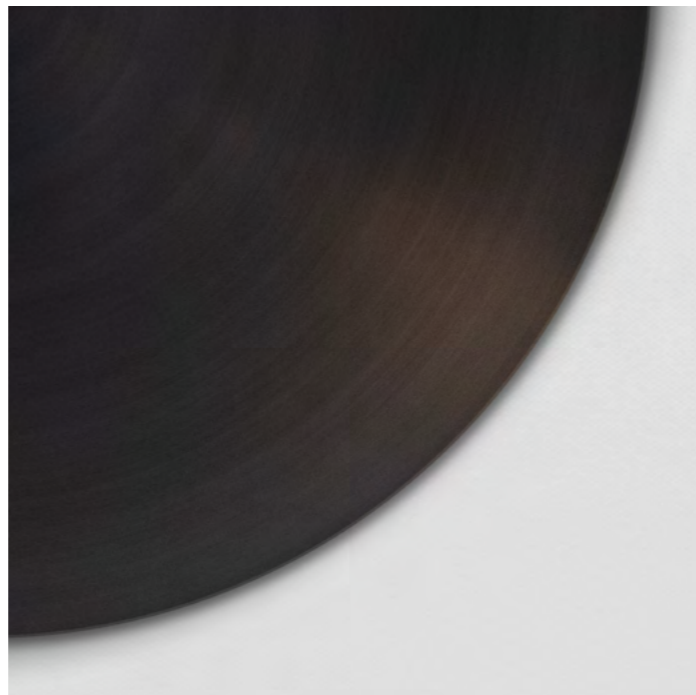

ATELIER 001

COSMIC COLLECTION

ORBIT TRIO XL REGOLITH

DIMENSIONS

Width 160cm (63")
Height 115cm (45.3")
Depth 50cm (19.7")

WEIGHT

20kg (44.1lbs)

MATERIALS

Dark bronze framework
Hand-spun brass plate

FINISH

Dark bronze patina;
Please note that each piece is hand-finished and will vary slightly in patterns and textures.

LEAD TIME

12-14 weeks excl. shipping

ILLUMINATION

Integrated LED (No bulb required)
LED colour temperature 2700K
LED dimmable driver
Output 700mA 50W 3000lm
Input 120/240V
50,000 hours rated life

DIMMING

Mains, DALI, 0-10V or 1-10V

CEILING MOUNTED

Driver to be integrated into ceiling.
All components supplied.

REGION

CE certified;
UL listing available at a surcharge.