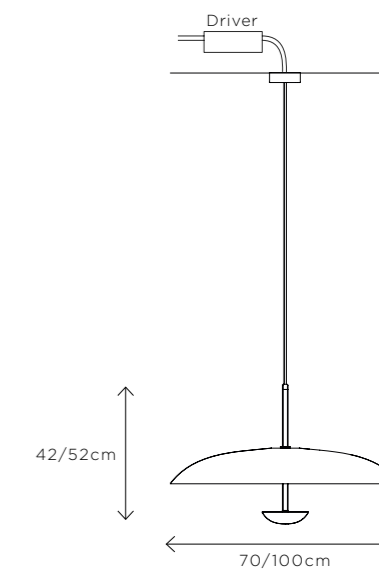

REGION

CE certified;
UL listing available at a surcharge.