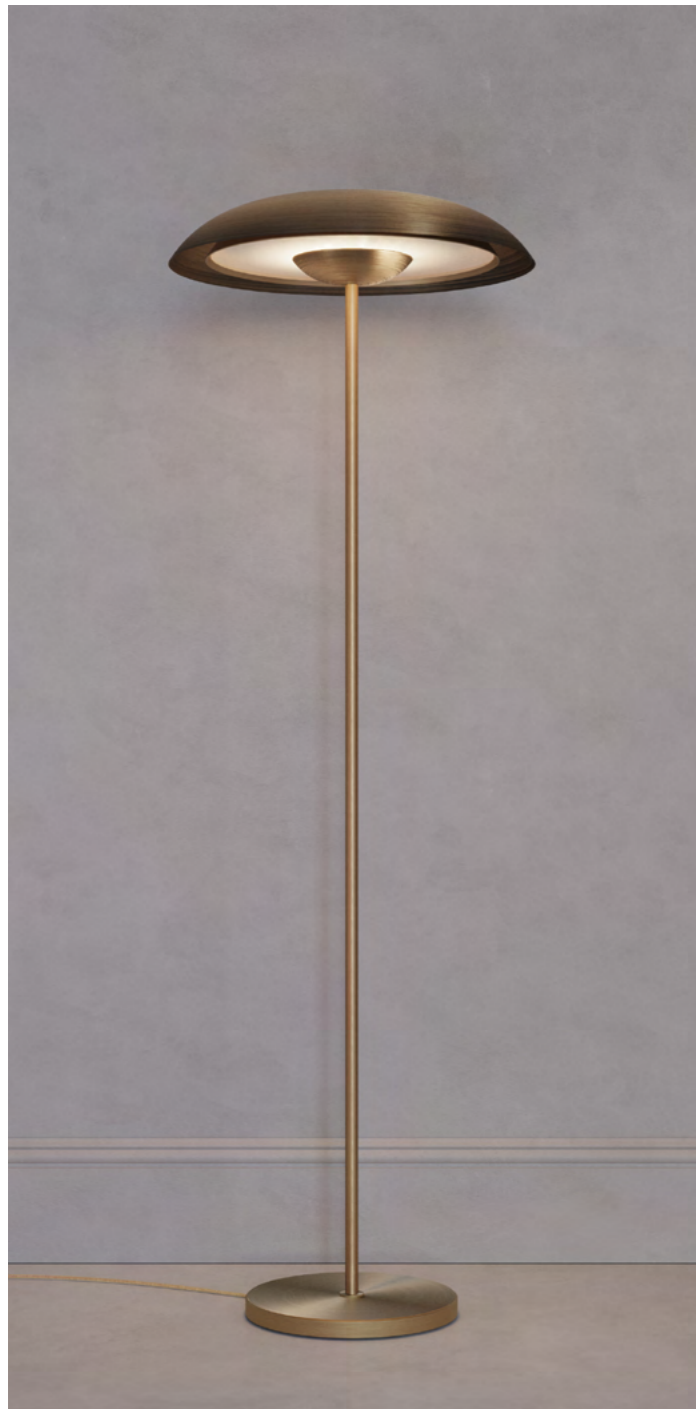

SWITCH
Plug with dimmer switch.

REGION
CE certified;
UL listing available at a surcharge.

ATELIER
001

COSMIC COLLECTION

SOLSTICE ORE X

DIMENSIONS
Ø 50cm (19.7") | Height 150cm (59.1")

WEIGHT
9kg (19.8lbs)

MATERIALS
Satin brass framework
Hand-spun brass plate