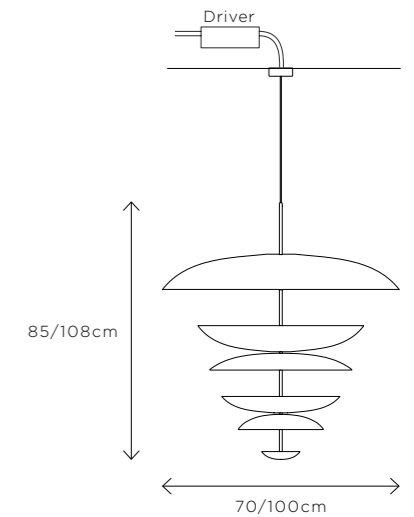

REGION

CE certified;
UL listing available at a surcharge.