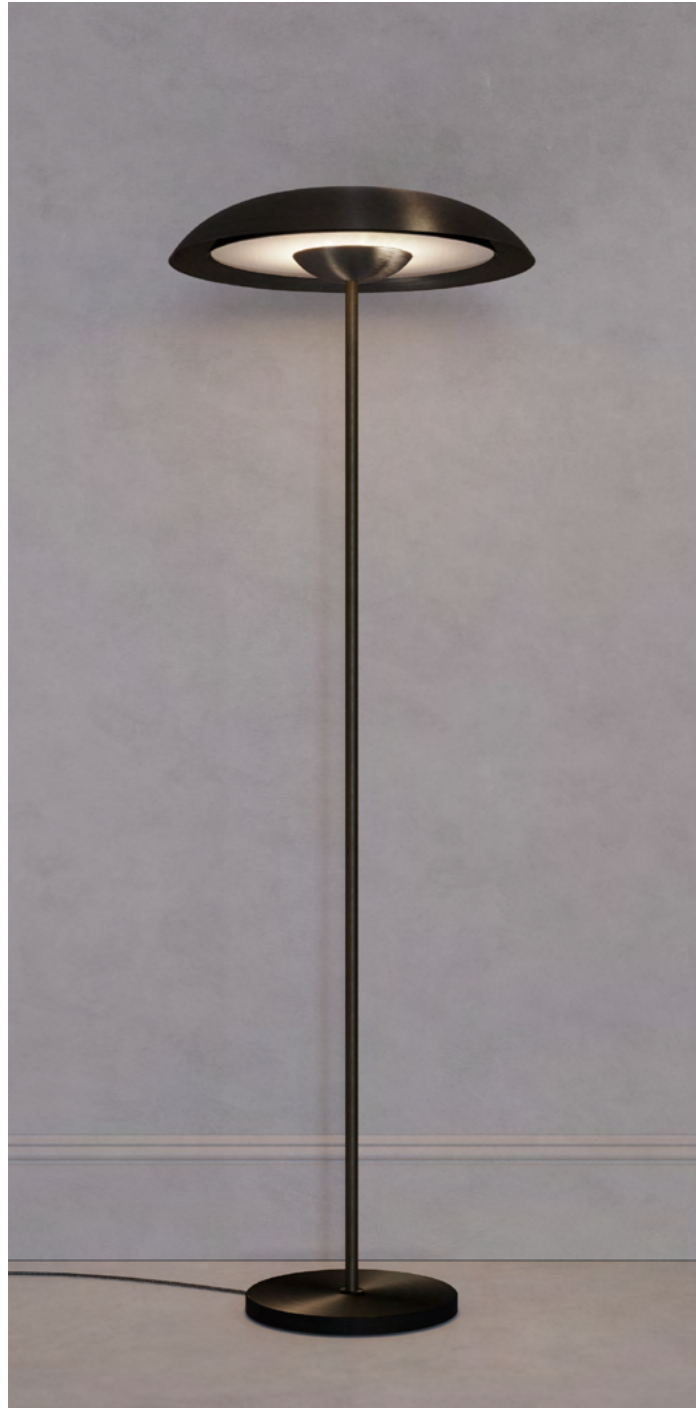

ATELIER
001

COSMIC COLLECTION

SOLSTICE NOIR X

DIMENSIONS
Ø 50cm (19.7") | Height 150cm (59.1")

WEIGHT
9kg (19.8lbs)

MATERIALS
Dark bronze framework
Hand-spun brass plate

FINISH
Dark bronze patina;
Please note that each piece is hand-finished and will vary slightly in patterns and textures.

LEAD TIME
12-14 weeks excl. shipping

ILLUMINATION
Integrated LED (No bulb required)
LED colour temperature 3000K
LED mains dimmable
Output 350mA 16W 1500lm
Input 120/240V
50,000 hours rated life

SWITCH
Plug with dimmer switch.

REGION
CE certified;
UL listing available at a surcharge.