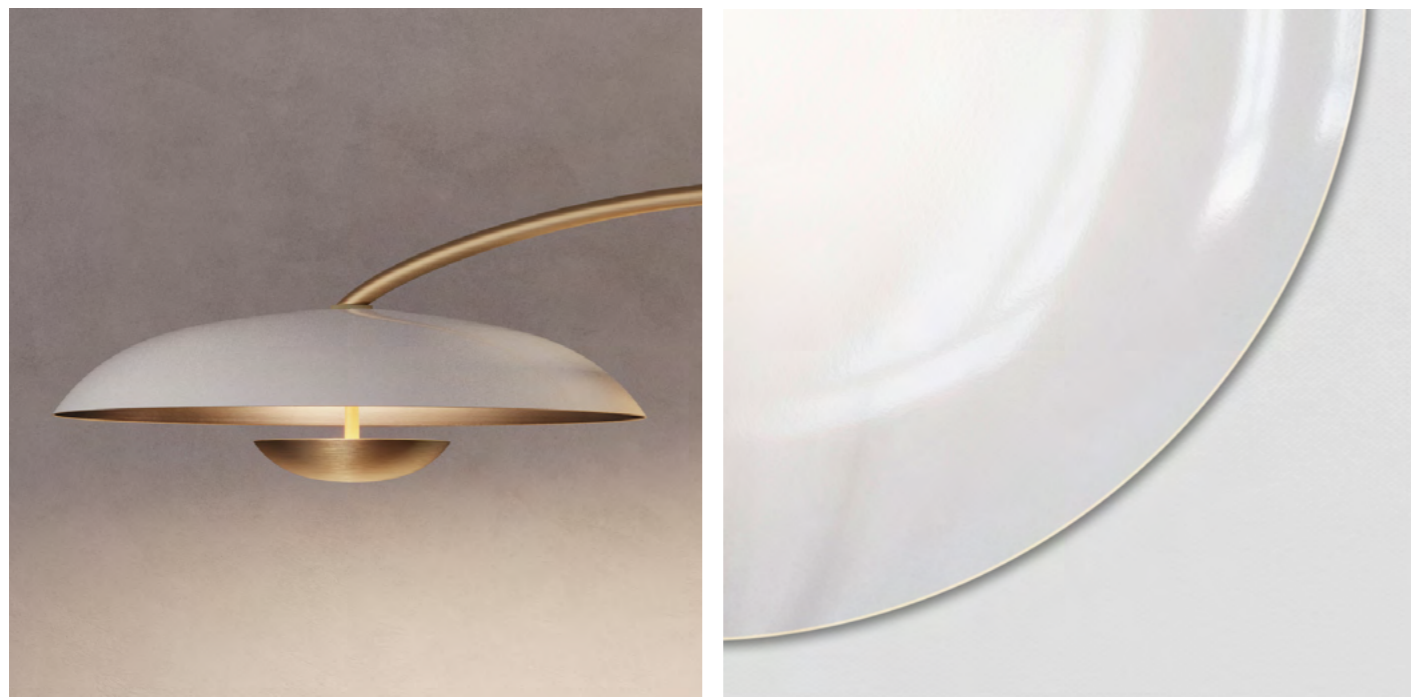

ATELIER
OOI

COSMIC COLLECTION

ORBIT TRIO XL PURION

DIMENSIONS

Width 160cm (63")
Height 115cm (45.3")
Depth 50cm (19.7")

WEIGHT

20kg (44.1lbs)

MATERIALS

Satin brass framework
Hand-spun brass plate

FINISH

Gloss or matt white lacquer;
Please note that each piece is hand-finished and will vary slightly in patterns and textures.

LEAD TIME

12-14 weeks excl. shipping

ILLUMINATION

Integrated LED (No bulb required)
LED colour temperature 2700K
LED dimmable driver
Output 700mA 50W 3000lm
Input 120/240V
50,000 hours rated life

DIMMING

Mains, DALI, 0-10V or 1-10V

CEILING MOUNTED

Driver to be integrated into ceiling.
All components supplied.

REGION

CE certified;
UL listing available at a surcharge.