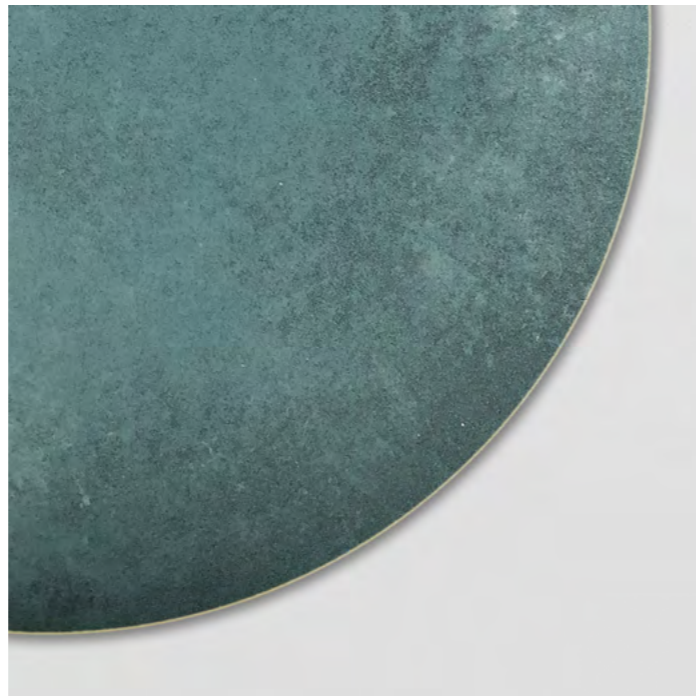

ATELIER
OOI

COSMIC COLLECTION

VERDIGRIS CHANDELIER

DIMENSIONS

Ø 70cm (27.5") | Height 57cm (22.4")
Ø 100cm (39.4") | Height 75cm (29.5")

WEIGHT

15kg (33.1lbs)
25kg (55.1lbs)

MATERIALS

Satin brass framework
Hand-spun brass plate

FINISH

Verdigris patina;
Please note that each piece is hand-finished and will vary slightly in patterns and textures.

LEAD TIME

10-12 weeks excl. shipping

ILLUMINATION

Integrated LED (No bulb required)
LED colour temperature 2700K
LED dimmable driver
Output 700mA 2x17W 1500lm
Input 120/240V
50,000 hours rated life

DIMMING

Mains, DALI, 0-10V or 1-10V

CEILING MOUNTED

Driver to be integrated into ceiling.
Suspension cable 300cm (118") to be cut to size.

REGION

CE certified;
UL listing available at a surcharge.