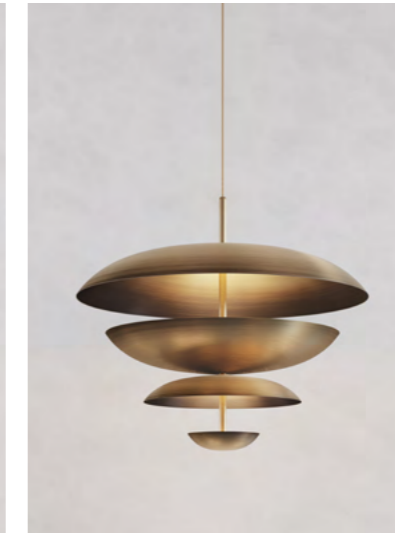

ATELIER 001

COSMIC COLLECTION