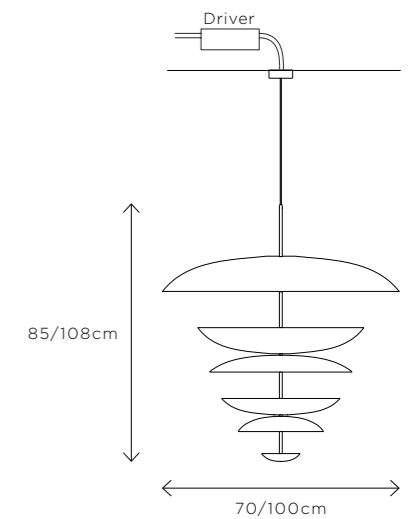

REGION

CE certified;
UL listing available at a surcharge.