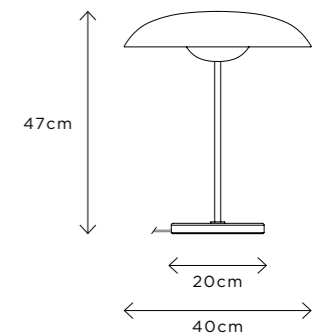

SOLSTICE AURUM

DIMENSIONS
Ø 40cm (15.7") | Height 47cm (18.5")

WEIGHT
6kg (13.2lbs)

MATERIALS
High polished brass framework
Hand-spun brass plate

FINISH
High polished brass;
Please note that each piece is hand-finished and will vary slightly in patterns and textures.

LEAD TIME
12-14 weeks excl. shipping

ILLUMINATION
Integrated LED (No bulb required)
LED colour temperature 3000K
LED mains dimmable
Output 350mA 16W 1500lm
Input 120/240V
50,000 hours rated life

SWITCH
Plug with dimmer switch.

REGION
CE certified;
UL listing available at a surcharge.