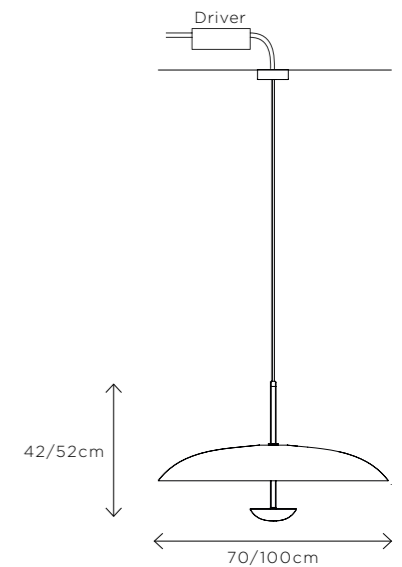

REGION

CE certified;
UL listing available at a surcharge.