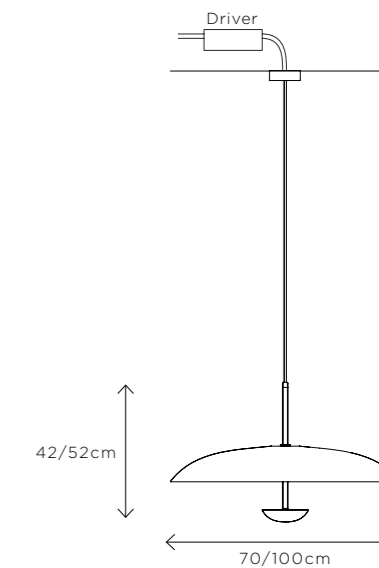

REGION

CE certified;
UL listing available at a surcharge.