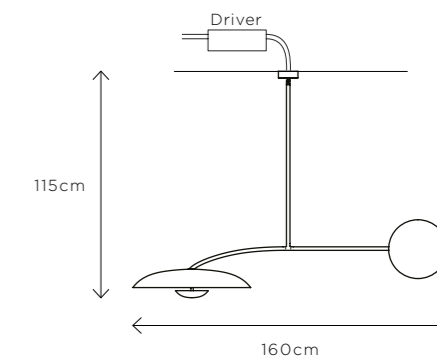

REGION

CE certified;
UL listing available at a surcharge.