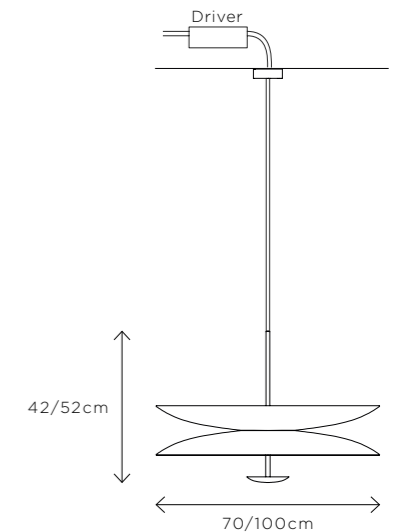

REGION

CE certified;
UL listing available at a surcharge.