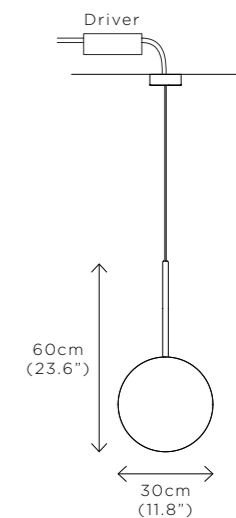

REGION

CE certified;
UL listing available at a surcharge.

ATELIER
OOI

COSMIC COLLECTION

COMET PENDANT VERDIGRIS

DIMENSIONS

Dia. 30cm (11.8")
Height 60cm (23.6")
Depth 9.2cm (3.6")

WEIGHT