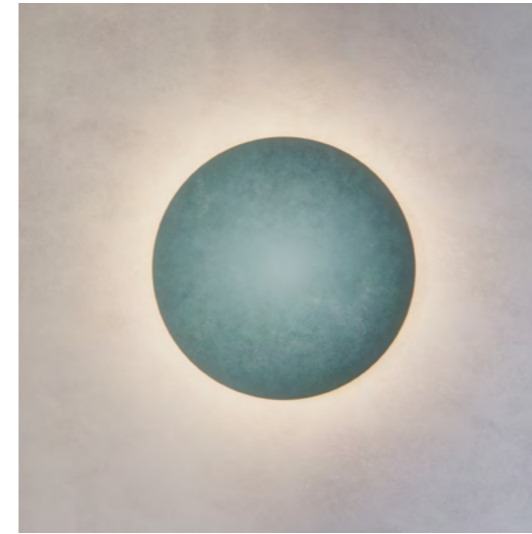

WALL MOUNTED
All components supplied.

REGION
CE certified;
UL listing available at a surcharge.

ATELIER OOI

COSMIC COLLECTION

COMET VERDIGRIS

DIMENSIONS
Ø 20cm (7.9") | Depth 7cm (2.8")
Ø 26cm (10.2") | Depth 9cm (3.5")