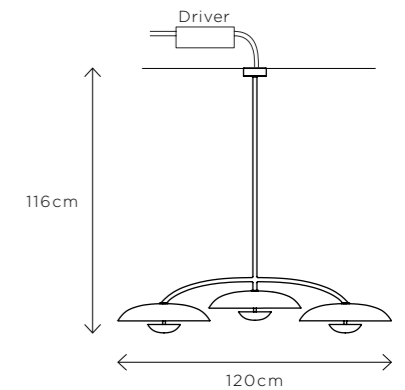

REGION

CE certified;
UL listing available at a surcharge.