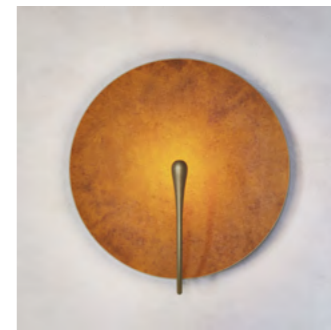

ATELIER
001

COSMIC COLLECTION

COSMIC WALL

RUST