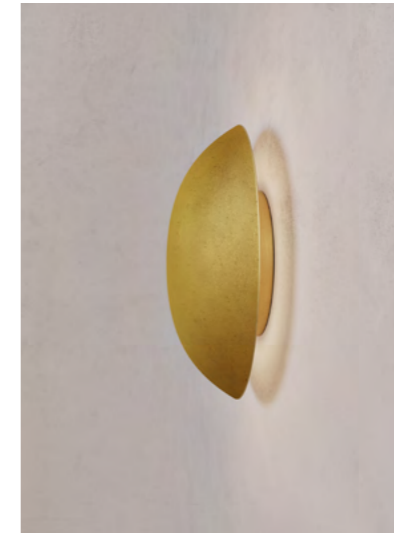

WALL MOUNTED
All components supplied.

REGION
CE certified;
UL listing available at a surcharge.

ATELIER OOI

COSMIC COLLECTION

COMET OXIDIUM

DIMENSIONS
Ø 20cm (7.9") | Depth 7cm (2.8")
Ø 26cm (10.2") | Depth 9cm (3.5")