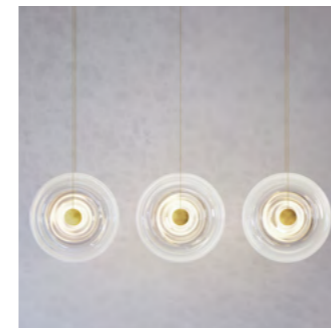

LIQUID VORTEX TRIO XL

ALABASTER