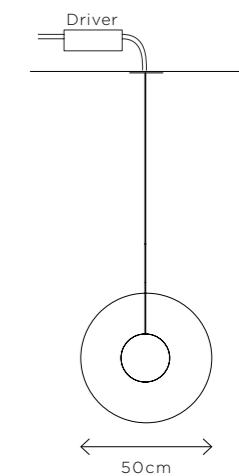

ATELIER OOI

LIQUID COLLECTION

LIQUID VOTEX SOLO ALABASTER

DIMENSIONS
Ø 50cm (19.7")
Depth 7cm (2.8")

WEIGHT
6kg (13.2lbs)

MATERIALS
Aged brass framework
Hand-blown glass

FINISH
White to clear gradient;
Please note that each piece is hand-blown and will vary slightly.

LEAD TIME
10-12 weeks excl. shipping

ILLUMINATION
Integrated LED (No bulb required)
LED colour temperature 2700K
LED dimmable driver
Output 24V 6W 750lm
Input 120/240V
50,000 hours rated life

DIMMING
Mains, DALI, 0-10V or 1-10V

CEILING MOUNTED
Driver to be integrated into ceiling.
Suspension cable 300cm (118") to be cut to size.

REGION
CE certified;
UL listing available at a surcharge.