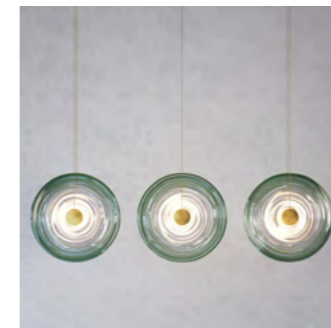

ATELIER
OOI

LIQUID COLLECTION

LIQUID VORTEX QUIN

ALABASTER

JADE

SMOKE

LIQUID VORTEX TRIO XL

ALABASTER

JADE

SMOKE