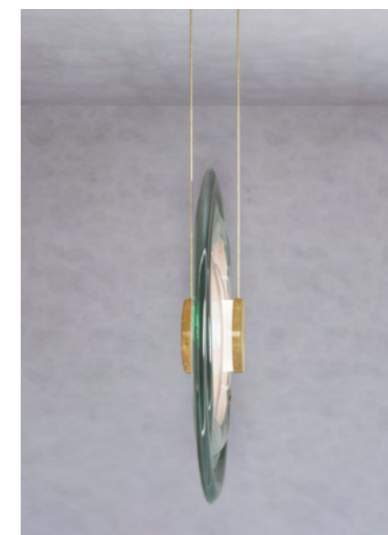

### LIQUID VOTEX SOLO JADE

**DIMENSIONS**  
Ø 50cm (19.7")  
Depth 7cm (2.8")

**WEIGHT**  
6kg (13.2lbs)

**MATERIALS**  
Aged brass framework  
Hand-blown glass

**FINISH**  
Jade green to clear gradient;  
Please note that each piece is hand-  
blown and will vary slightly.