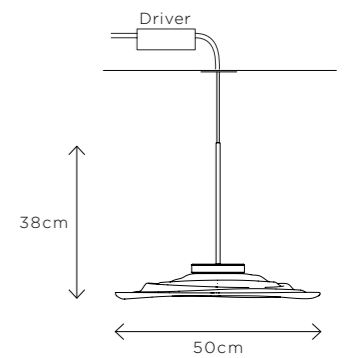

LIQUID PENDANT OCEAN

DIMENSIONS
Ø 50cm (19.7")
Height 38.3cm (15.1")

WEIGHT
6kg (13.2lbs)

MATERIALS
Aged brass framework
Hand-blown glass

FINISH
Ocean blue to clear gradient;
Please note that each piece is hand-
blown and will vary slightly.

LEAD TIME
10-12 weeks excl. shipping

ILLUMINATION
Integrated LED (No bulb required)
LED colour temperature 2700K
LED dimmable driver
Output 24V 6W 750lm
Input 120/240V
50,000 hours rated life

DIMMING
Mains, DALI, 0-10V or 1-10V

CEILING MOUNTED
Driver to be integrated into ceiling.
Suspension cable 300cm (118") to be
cut to size.

REGION
CE certified;
UL listing available at a surcharge.