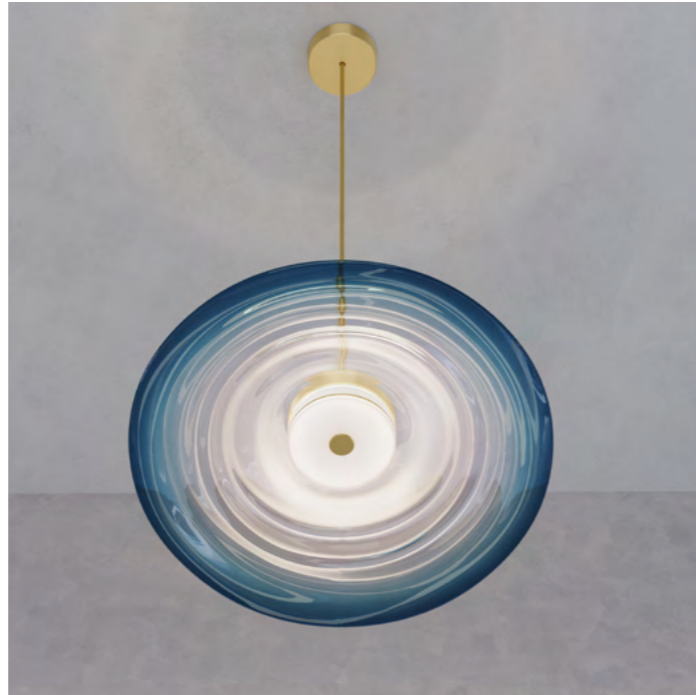

ATELIER
OOI

LIQUID COLLECTION

LIQUID PENDANT OCEAN

DIMENSIONS
Ø 50cm (19.7")
Height 38.3cm (15.1")

WEIGHT
6kg (13.2lbs)

MATERIALS
Aged brass framework
Hand-blown glass

FINISH
Ocean blue to clear gradient;
Please note that each piece is hand-
blown and will vary slightly.

LEAD TIME
10-12 weeks excl. shipping

ILLUMINATION
Integrated LED (No bulb required)
LED colour temperature 2700K
LED dimmable driver
Output 24V 6W 750lm
Input 120/240V
50,000 hours rated life

DIMMING
Mains, DALI, 0-10V or 1-10V

CEILING MOUNTED
Driver to be integrated into ceiling.
Suspension cable 300cm (118") to be
cut to size.

REGION
CE certified;
UL listing available at a surcharge.