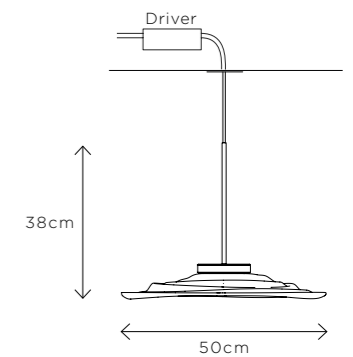

ATELIER OOI

LIQUID COLLECTION

LIQUID PENDANT ALABASTER

DIMENSIONS
Ø 50cm (19.7")
Height 38.3cm (15.1")

WEIGHT
6kg (13.2lbs)

MATERIALS
Aged brass framework
Hand-blown glass

FINISH
White to clear gradient;
Please note that each piece is hand-blown and will vary slightly.

LEAD TIME
10-12 weeks excl. shipping

ILLUMINATION
Integrated LED (No bulb required)
LED colour temperature 2700K
LED dimmable driver
Output 24V 6W 750lm
Input 120/240V
50,000 hours rated life

DIMMING
Mains, DALI, 0-10V or 1-10V

CEILING MOUNTED
Driver to be integrated into ceiling.
Suspension cable 300cm (118") to be cut to size.

REGION
CE certified;
UL listing available at a surcharge.