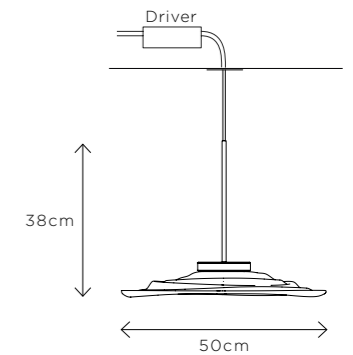

LIQUID PENDANT JADE

DIMENSIONS
Ø 50cm (19.7")
Height 38.3cm (15.1")

WEIGHT
6kg (13.2lbs)

MATERIALS
Aged brass framework
Hand-blown glass

FINISH
Jade green to clear gradient;
Please note that each piece is hand-
blown and will vary slightly.

LEAD TIME
10-12 weeks excl. shipping

ILLUMINATION
Integrated LED (No bulb required)
LED colour temperature 2700K
LED dimmable driver
Output 24V 6W 750lm
Input 120/240V
50,000 hours rated life

DIMMING
Mains, DALI, 0-10V or 1-10V

CEILING MOUNTED
Driver to be integrated into ceiling.
Suspension cable 300cm (118") to be
cut to size.

REGION
CE certified;
UL listing available at a surcharge.