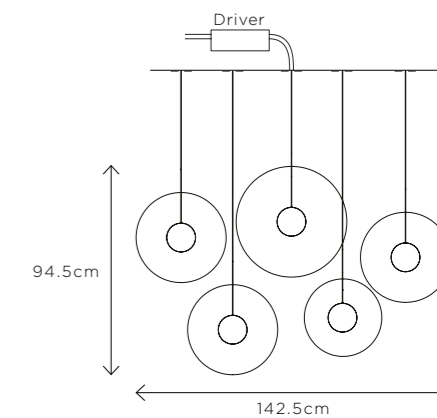

REGION

CE certified;
UL listing available at a surcharge.