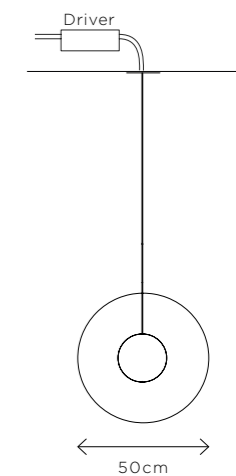

ATELIER OOI

LIQUID COLLECTION

LIQUID VOTEX SOLO SMOKE

DIMENSIONS
Ø 50cm (19.7")
Depth 7cm (2.8")

WEIGHT
6kg (13.2lbs)

MATERIALS
Aged brass framework
Hand-blown glass

FINISH
Smoke grey to clear gradient;
Please note that each piece is hand-
blown and will vary slightly.

LEAD TIME
10-12 weeks excl. shipping

ILLUMINATION
Integrated LED (No bulb required)
LED colour temperature 2700K
LED dimmable driver
Output 24V 6W 750lm
Input 120/240V
50,000 hours rated life

DIMMING
Mains, DALI, 0-10V or 1-10V

CEILING MOUNTED
Driver to be integrated into ceiling.
Suspension cable 300cm (118") to be
cut to size.

REGION
CE certified;
UL listing available at a surcharge.