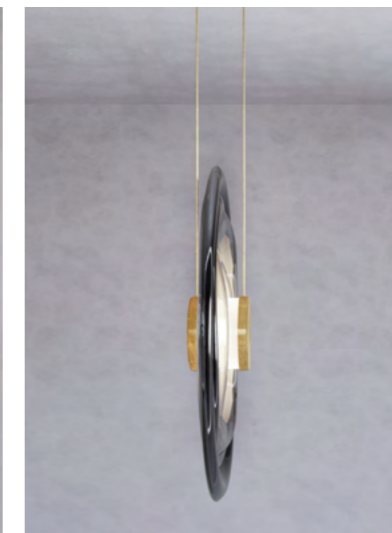

ATELIER OOI

LIQUID COLLECTION