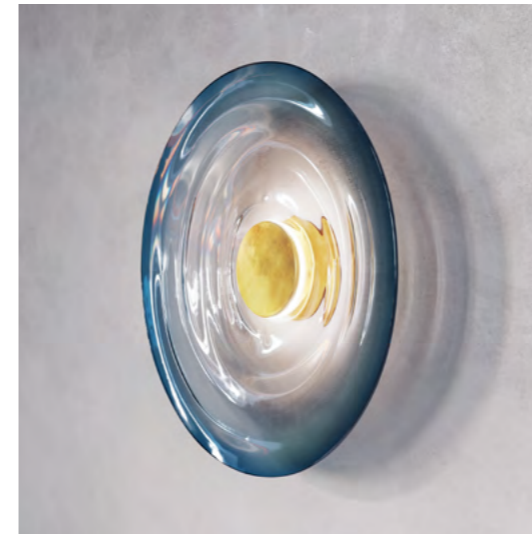

ATELIER OOI

LIQUID COLLECTION