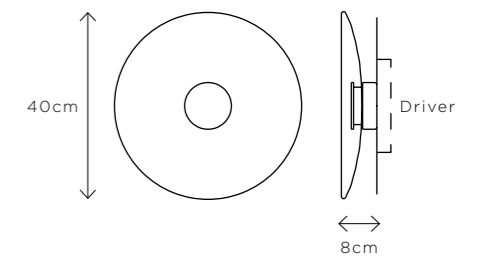

LIQUID OCEAN

DIMENSIONS
Ø 40cm (15.7") | Depth 8cm (3.2")

WEIGHT
4kg (8.8lbs)

MATERIALS
Aged brass framework
Hand-blown glass

FINISH
Ocean blue to clear gradient;
Please note that each piece is hand-
blown and will vary slightly.

LEAD TIME
8-10 weeks excl. shipping

ILLUMINATION
Integrated LED (No bulb required)
LED colour temperature 2700K
LED dimmable driver
Output 24V 6W 750lm
Input 120/240V
50,000 hours rated life

DIMMING
Mains, DALI, 0-10V or 1-10V

WALL MOUNTED
Driver to be integrated into wall.

REGION
CE certified;
UL listing available at a surcharge.