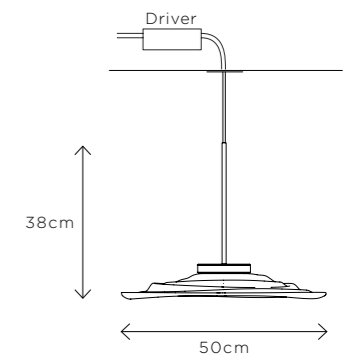

LIQUID PENDANT AMBER

DIMENSIONS
Ø 50cm (19.7")
Height 38.3cm (15.1")

WEIGHT
6kg (13.2lbs)

MATERIALS
Aged brass framework
Hand-blown glass

FINISH
Amber yellow to clear gradient;
Please note that each piece is hand-
blown and will vary slightly.

LEAD TIME
10-12 weeks excl. shipping

ILLUMINATION
Integrated LED (No bulb required)
LED colour temperature 2700K
LED dimmable driver
Output 24V 6W 750lm
Input 120/240V
50,000 hours rated life

DIMMING
Mains, DALI, 0-10V or 1-10V

CEILING MOUNTED
Driver to be integrated into ceiling.
Suspension cable 300cm (118") to be
cut to size.

REGION
CE certified;
UL listing available at a surcharge.