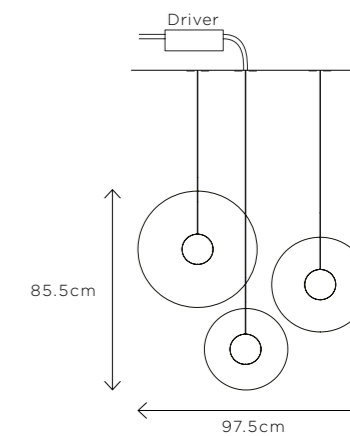

ATELIER OOI

LIQUID COLLECTION

LIQUID VOTEX TRIO SMOKE

DIMENSIONS

Height 85.5 (33.7")
Width 97.5cm (38.3")
Depth 7cm (2.8")

WEIGHT
15kg (33.1lbs)

MATERIALS
Aged brass framework
Hand-blown glass

FINISH
Smoke grey to clear gradient;
Please note that each piece is hand-blown and will vary slightly.

LEAD TIME
10-12 weeks excl. shipping

ILLUMINATION

Integrated LED (No bulb required)
LED colour temperature 2700K
LED dimmable driver
Output 24V 18W 2250lm
Input 120/240V
50,000 hours rated life

DIMMING
Mains, DALI, 0-10V or 1-10V

CEILING MOUNTED
Driver to be integrated into ceiling.
Suspension cable 300cm (118") to be cut to size.

REGION
CE certified;
UL listing available at a surcharge.