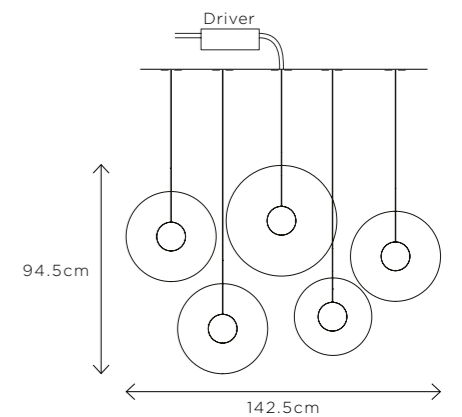

REGION

CE certified;
UL listing available at a surcharge.