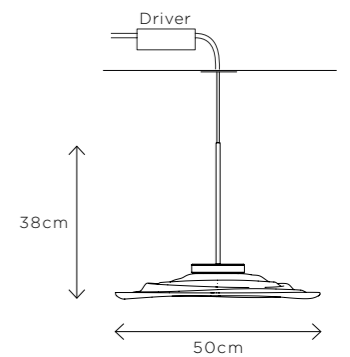

LIQUID PENDANT SMOKE

DIMENSIONS
Ø 50cm (19.7")
Height 38.3cm (15.1")

WEIGHT
6kg (13.2lbs)

MATERIALS
Aged brass framework
Hand-blown glass

FINISH
Smoke grey to clear gradient;
Please note that each piece is hand-
blown and will vary slightly.

LEAD TIME
10-12 weeks excl. shipping

ILLUMINATION
Integrated LED (No bulb required)
LED colour temperature 2700K
LED dimmable driver
Output 24V 6W 750lm
Input 120/240V
50,000 hours rated life

DIMMING
Mains, DALI, 0-10V or 1-10V

CEILING MOUNTED
Driver to be integrated into ceiling.
Suspension cable 300cm (118") to be
cut to size.

REGION
CE certified;
UL listing available at a surcharge.