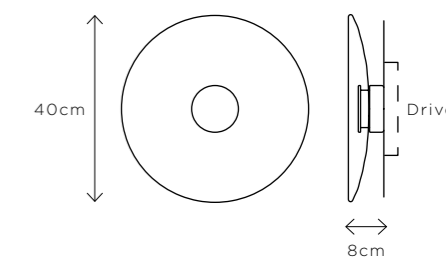

LIQUID AMBER

DIMENSIONS
Ø 40cm (15.7") | Depth 8cm (3.2")

WEIGHT
4kg (8.8lbs)

MATERIALS
Aged brass framework
Hand-blown glass

FINISH
Amber yellow to clear gradient;
Please note that each piece is hand-
blown and will vary slightly.

LEAD TIME
8-10 weeks excl. shipping

ILLUMINATION
Integrated LED (No bulb required)
LED colour temperature 2700K
LED dimmable driver
Output 24V 6W 750lm
Input 120/240V
50,000 hours rated life

DIMMING
Mains, DALI, 0-10V or 1-10V

WALL MOUNTED
Driver to be integrated into wall.

REGION
CE certified;
UL listing available at a surcharge.