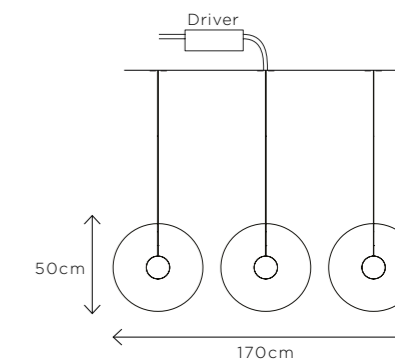

REGION

CE certified;
UL listing available at a surcharge.