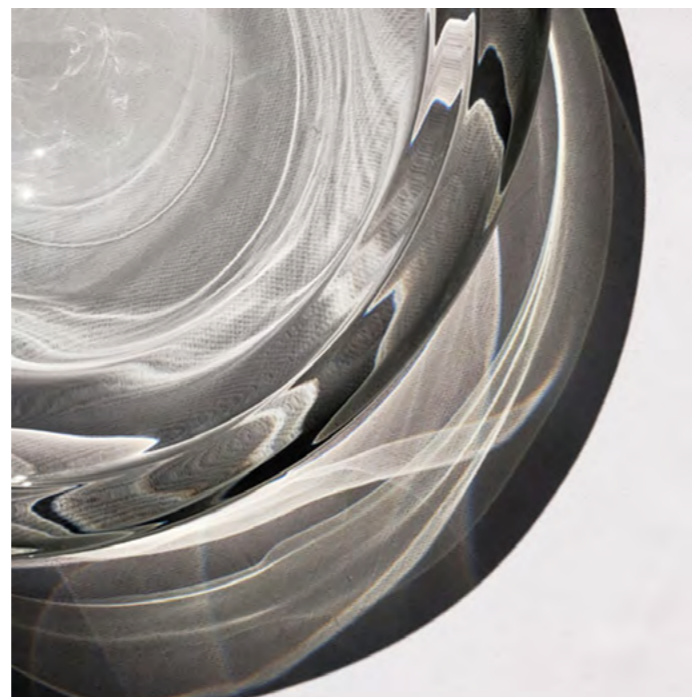

ATELIER OOI

LIQUID COLLECTION

LIQUID VOTEX SOLO SMOKE

DIMENSIONS
Ø 50cm (19.7")
Depth 7cm (2.8")

WEIGHT
6kg (13.2lbs)

MATERIALS
Aged brass framework
Hand-blown glass

FINISH
Smoke grey to clear gradient;
Please note that each piece is hand-
blown and will vary slightly.

LEAD TIME
10-12 weeks excl. shipping

ILLUMINATION
Integrated LED (No bulb required)
LED colour temperature 2700K
LED dimmable driver
Output 24V 6W 750lm
Input 120/240V
50,000 hours rated life

DIMMING
Mains, DALI, 0-10V or 1-10V

CEILING MOUNTED
Driver to be integrated into ceiling.
Suspension cable 300cm (118") to be
cut to size.

REGION
CE certified;
UL listing available at a surcharge.