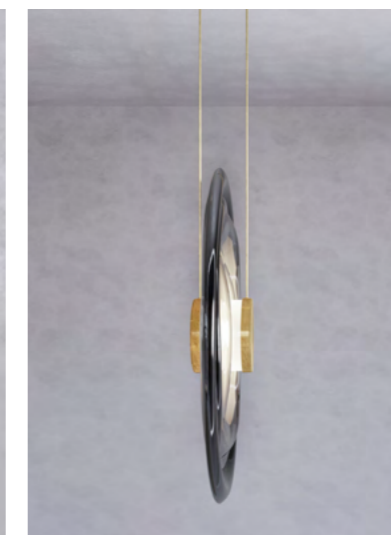

### LIQUID VOTEX SOLO SMOKE

**DIMENSIONS**  
Ø 50cm (19.7")  
Depth 7cm (2.8")

**WEIGHT**  
6kg (13.2lbs)

**MATERIALS**  
Aged brass framework  
Hand-blown glass

**FINISH**  
Smoke grey to clear gradient;  
Please note that each piece is hand-  
blown and will vary slightly.