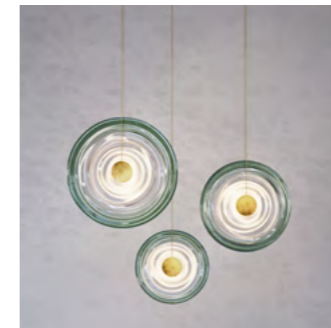

ATELIER
OOI

LIQUID COLLECTION

LIQUID VORTEX SOLO

ALABASTER

JADE

SMOKE

LIQUID VORTEX TRIO

ALABASTER

JADE

SMOKE