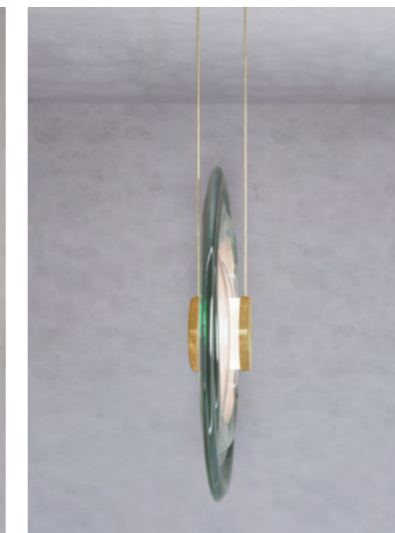

ATELIER OOI

LIQUID COLLECTION