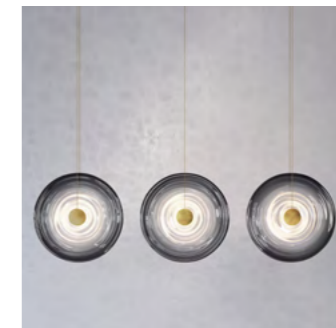

ATELIER
OOI

LIQUID COLLECTION

LIQUID VORTEX QUIN

ALABASTER

JADE

SMOKE

LIQUID VORTEX TRIO XL

ALABASTER

JADE

SMOKE