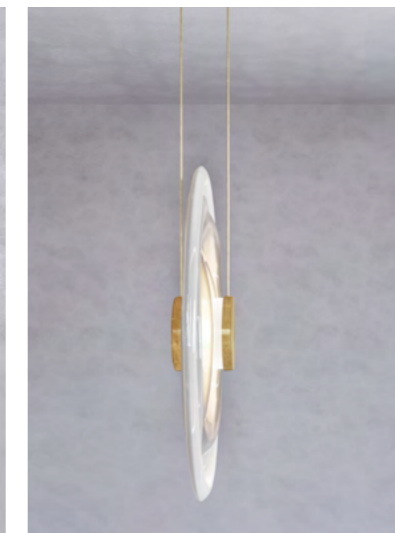

ATELIER OOI

LIQUID COLLECTION

LIQUID VOTEX SOLO ALABASTER

DIMENSIONS
Ø 50cm (19.7")
Depth 7cm (2.8")

WEIGHT
6kg (13.2lbs)

MATERIALS
Aged brass framework
Hand-blown glass

FINISH
White to clear gradient;
Please note that each piece is hand-blown and will vary slightly.

LEAD TIME
10-12 weeks excl. shipping

ILLUMINATION
Integrated LED (No bulb required)
LED colour temperature 2700K
LED dimmable driver
Output 24V 6W 750lm
Input 120/240V
50,000 hours rated life

DIMMING
Mains, DALI, 0-10V or 1-10V

CEILING MOUNTED
Driver to be integrated into ceiling.
Suspension cable 300cm (118") to be cut to size.

REGION
CE certified;
UL listing available at a surcharge.