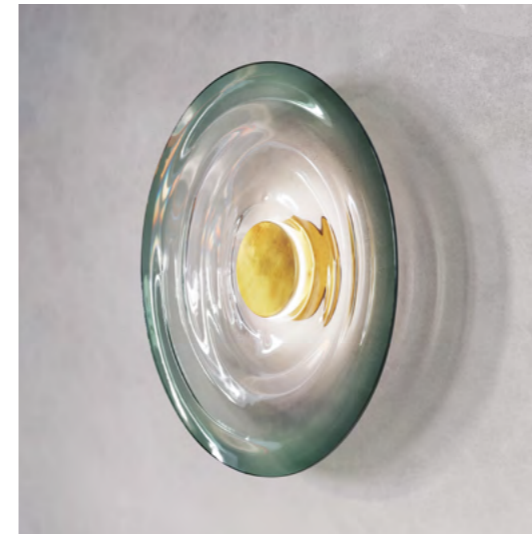

ATELIER 001

LIQUID COLLECTION