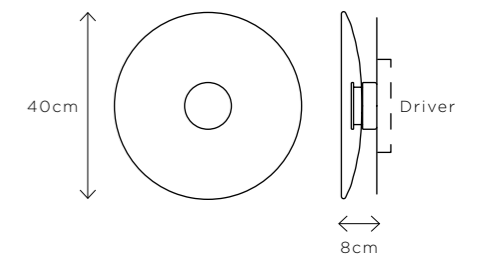

LIQUID ALABASTER

DIMENSIONS
Ø 40cm (15.7") | Depth 8cm (3.2")

WEIGHT
4kg (8.8lbs)

MATERIALS
Aged brass framework
Hand-blown glass

FINISH
White to clear gradient;
Please note that each piece is hand-blown and will vary slightly.

LEAD TIME
8-10 weeks excl. shipping

ILLUMINATION
Integrated LED (No bulb required)
LED colour temperature 2700K
LED dimmable driver
Output 24V 6W 750lm
Input 120/240V
50,000 hours rated life

DIMMING
Mains, DALI, 0-10V or 1-10V

WALL MOUNTED
Driver to be integrated into wall.

REGION
CE certified;
UL listing available at a surcharge.