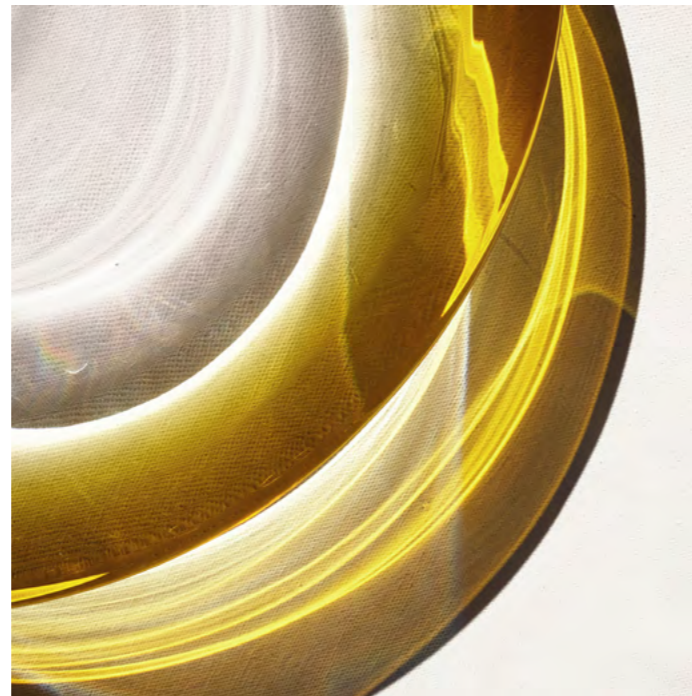

ATELIER 001

LIQUID COLLECTION

LIQUID PENDANT AMBER

DIMENSIONS
Ø 50cm (19.7")
Height 38.3cm (15.1")

WEIGHT
6kg (13.2lbs)

MATERIALS
Aged brass framework
Hand-blown glass

FINISH
Amber yellow to clear gradient;
Please note that each piece is hand-
blown and will vary slightly.

LEAD TIME
10-12 weeks excl. shipping

ILLUMINATION
Integrated LED (No bulb required)
LED colour temperature 2700K
LED dimmable driver
Output 24V 6W 750lm
Input 120/240V
50,000 hours rated life

DIMMING
Mains, DALI, 0-10V or 1-10V

CEILING MOUNTED
Driver to be integrated into ceiling.
Suspension cable 300cm (118") to be
cut to size.

REGION
CE certified;
UL listing available at a surcharge.