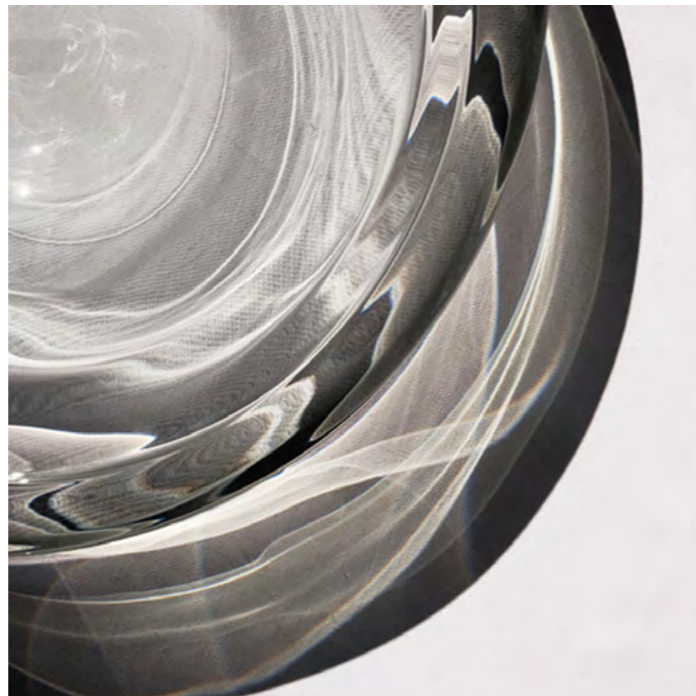

ATELIER 001

LIQUID COLLECTION

LIQUID PENDANT SMOKE

DIMENSIONS
Ø 50cm (19.7")
Height 38.3cm (15.1")

WEIGHT
6kg (13.2lbs)

MATERIALS
Aged brass framework
Hand-blown glass

FINISH
Smoke grey to clear gradient;
Please note that each piece is hand-
blown and will vary slightly.

LEAD TIME
10-12 weeks excl. shipping

ILLUMINATION
Integrated LED (No bulb required)
LED colour temperature 2700K
LED dimmable driver
Output 24V 6W 750lm
Input 120/240V
50,000 hours rated life

DIMMING
Mains, DALI, 0-10V or 1-10V

CEILING MOUNTED
Driver to be integrated into ceiling.
Suspension cable 300cm (118") to be
cut to size.

REGION
CE certified;
UL listing available at a surcharge.