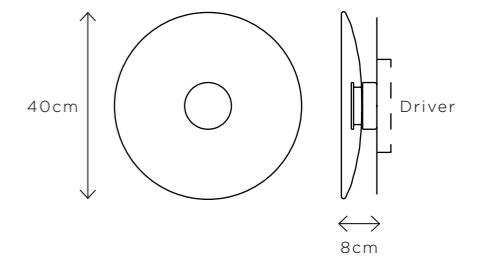

LIQUID JADE

DIMENSIONS
Ø 40cm (15.7") | Depth 8cm (3.2")

WEIGHT
4kg (8.8lbs)

MATERIALS
Aged brass framework
Hand-blown glass

FINISH
Jade green to clear gradient;
Please note that each piece is hand-blown and will vary slightly.

LEAD TIME
8-10 weeks excl. shipping

ILLUMINATION
Integrated LED (No bulb required)
LED colour temperature 2700K
LED dimmable driver
Output 24V 6W 750lm
Input 120/240V
50,000 hours rated life

DIMMING
Mains, DALI, 0-10V or 1-10V

WALL MOUNTED
Driver to be integrated into wall.

REGION
CE certified;
UL listing available at a surcharge.