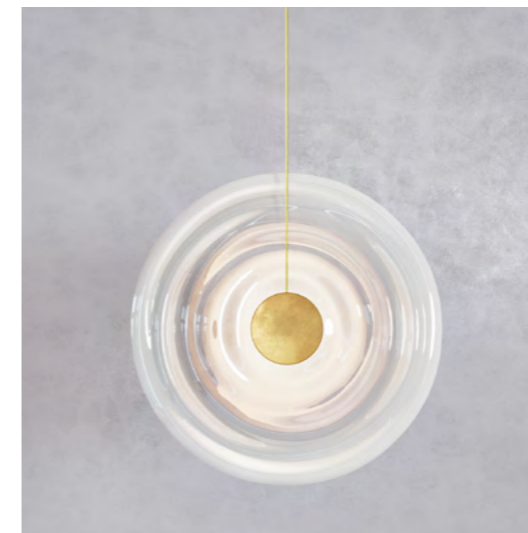

ATELIER OOI

LIQUID COLLECTION

LIQUID VOTEX SOLO ALABASTER

DIMENSIONS
Ø 50cm (19.7")
Depth 7cm (2.8")

WEIGHT
6kg (13.2lbs)

MATERIALS
Aged brass framework
Hand-blown glass

FINISH
White to clear gradient;
Please note that each piece is hand-blown and will vary slightly.

LEAD TIME
10-12 weeks excl. shipping

ILLUMINATION
Integrated LED (No bulb required)
LED colour temperature 2700K
LED dimmable driver
Output 24V 6W 750lm
Input 120/240V
50,000 hours rated life

DIMMING
Mains, DALI, 0-10V or 1-10V

CEILING MOUNTED
Driver to be integrated into ceiling.
Suspension cable 300cm (118") to be cut to size.

REGION
CE certified;
UL listing available at a surcharge.