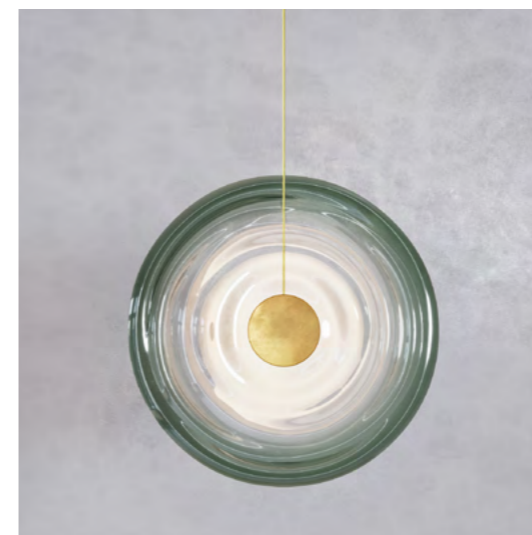

### LIQUID VOTEX SOLO JADE

**DIMENSIONS**  
Ø 50cm (19.7")  
Depth 7cm (2.8")

**WEIGHT**  
6kg (13.2lbs)

**MATERIALS**  
Aged brass framework  
Hand-blown glass

**FINISH**  
Jade green to clear gradient;  
Please note that each piece is hand-  
blown and will vary slightly.