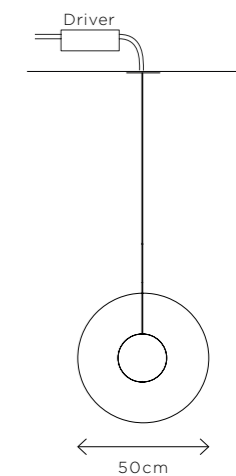

ATELIER
OOI

LIQUID COLLECTION

LIQUID VOTEX SOLO JADE

DIMENSIONS
Ø 50cm (19.7")
Depth 7cm (2.8")

WEIGHT
6kg (13.2lbs)

MATERIALS
Aged brass framework
Hand-blown glass

FINISH
Jade green to clear gradient;
Please note that each piece is hand-
blown and will vary slightly.

LEAD TIME
10-12 weeks excl. shipping

ILLUMINATION
Integrated LED (No bulb required)
LED colour temperature 2700K
LED dimmable driver
Output 24V 6W 750lm
Input 120/240V
50,000 hours rated life

DIMMING
Mains, DALI, 0-10V or 1-10V

CEILING MOUNTED
Driver to be integrated into ceiling.
Suspension cable 300cm (118") to be
cut to size.

REGION
CE certified;
UL listing available at a surcharge.