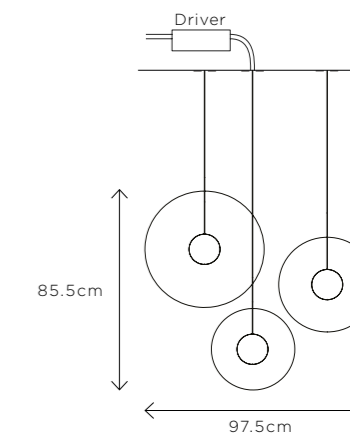

REGION

CE certified;
UL listing available at a surcharge.