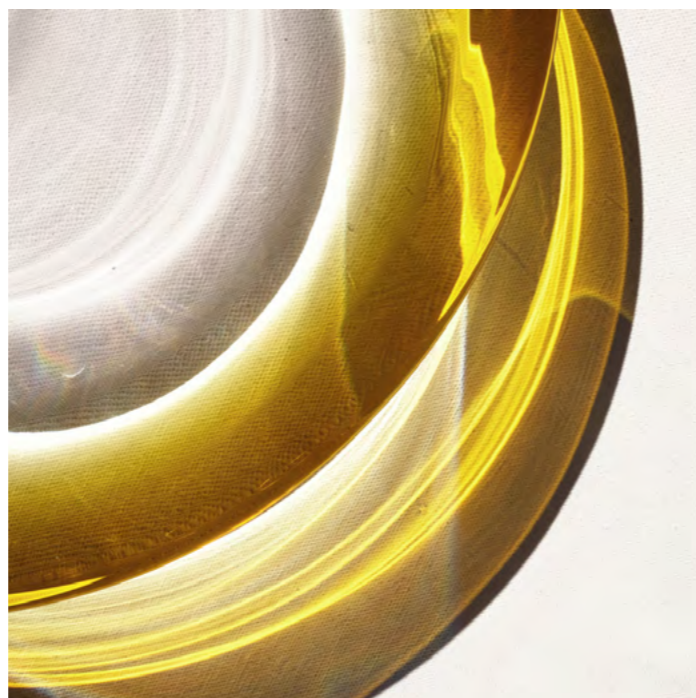

ATELIER OOI

LIQUID COLLECTION

LIQUID AMBER

DIMENSIONS
Ø 40cm (15.7") | Depth 8cm (3.2")

WEIGHT
4kg (8.8lbs)

MATERIALS
Aged brass framework
Hand-blown glass

FINISH
Amber yellow to clear gradient;
Please note that each piece is hand-
blown and will vary slightly.

LEAD TIME
8-10 weeks excl. shipping

ILLUMINATION
Integrated LED (No bulb required)
LED colour temperature 2700K
LED dimmable driver
Output 24V 6W 750lm
Input 120/240V
50,000 hours rated life

DIMMING
Mains, DALI, 0-10V or 1-10V

WALL MOUNTED
Driver to be integrated into wall.

REGION
CE certified;
UL listing available at a surcharge.