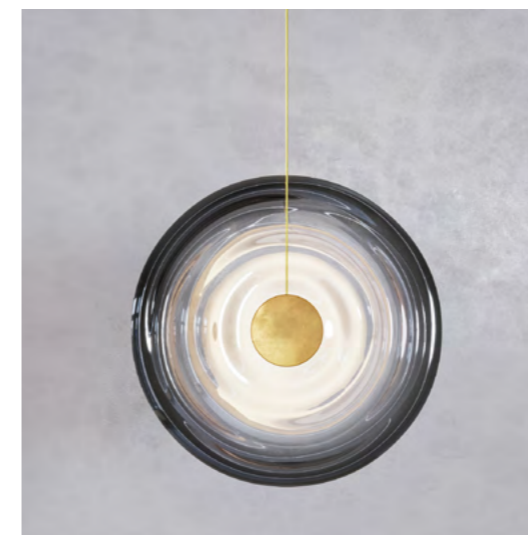

### LIQUID VOTEX SOLO SMOKE

**DIMENSIONS**  
Ø 50cm (19.7")  
Depth 7cm (2.8")

**WEIGHT**  
6kg (13.2lbs)

**MATERIALS**  
Aged brass framework  
Hand-blown glass

**FINISH**  
Smoke grey to clear gradient;  
Please note that each piece is hand-  
blown and will vary slightly.