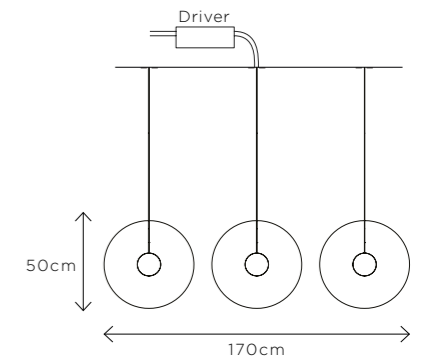

REGION

CE certified;
UL listing available at a surcharge.