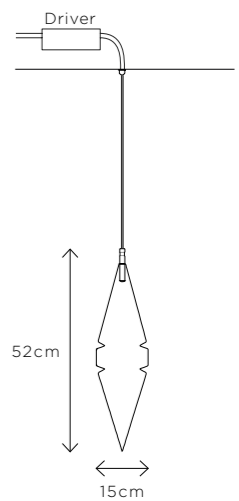

CITYSCAPE SYM

DIMENSIONS
Ø 15cm (5.9")
Height 52cm (20.5")

WEIGHT
3kg (6.6lbs)

MATERIALS
Satin brass framework
Hand-blown glass

FINISH
Satin finished brass;
Please note that each piece is hand-
finished and will vary slightly.

LEAD TIME
8-10 weeks excl. shipping

ILLUMINATION
Integrated LED (No bulb required)
LED colour temperature 2700K
LED dimmable driver
Output 700mA 2W 200lm
Input 120/240V
50,000 hours rated life

DIMMING
Mains, DALI, 0-10V or 1-10V

CEILING MOUNTED
Driver to be integrated into ceiling.
Suspension cable 300cm (118") to be
cut to size.
All components supplied.

REGION
CE certified;
UL listing available at a surcharge.