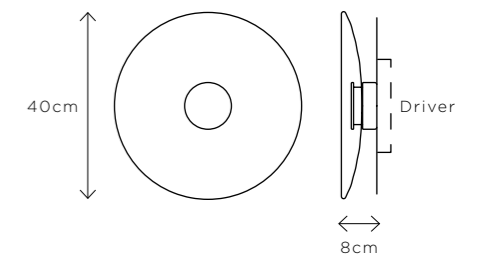

LIQUID SMOKE

DIMENSIONS
Ø 40cm (15.7") | Depth 8cm (3.2")

WEIGHT
4kg (8.8lbs)

MATERIALS
Aged brass framework
Hand-blown glass

FINISH
Smoke grey to clear gradient;
Please note that each piece is hand-blown and will vary slightly.

LEAD TIME
8-10 weeks excl. shipping

ILLUMINATION
Integrated LED (No bulb required)
LED colour temperature 2700K
LED dimmable driver
Output 24V 6W 750lm
Input 120/240V
50,000 hours rated life

DIMMING
Mains, DALI, 0-10V or 1-10V

WALL MOUNTED
Driver to be integrated into wall.

REGION
CE certified;
UL listing available at a surcharge.