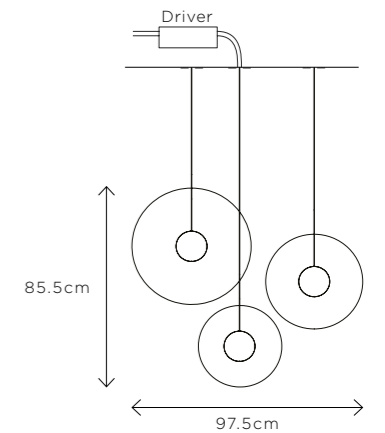

REGION

CE certified;
UL listing available at a surcharge.