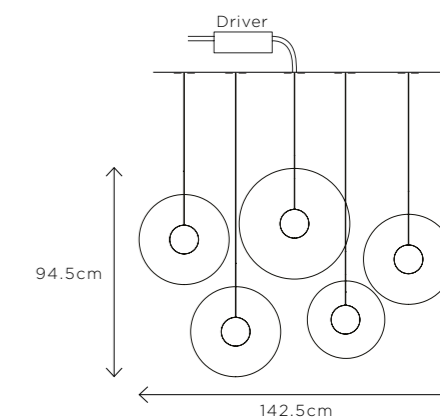

REGION

CE certified;
UL listing available at a surcharge.