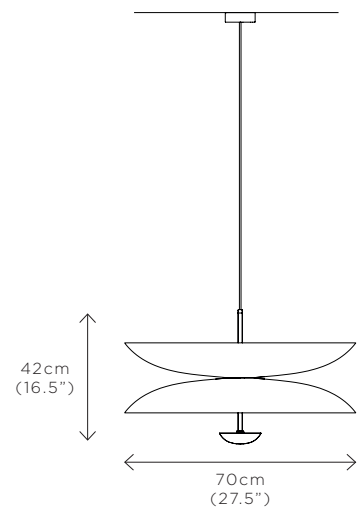

REGION

CE certified;
UL listing available at a surcharge.