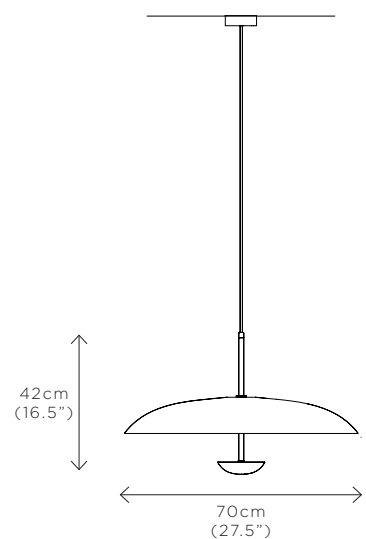

REGION

CE certified;
UL listing available at a surcharge.