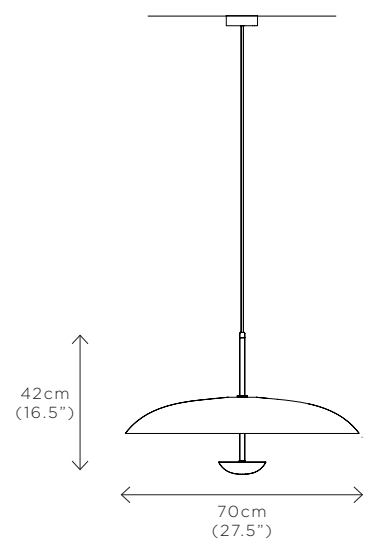

REGION

CE certified;
UL listing available at a surcharge.