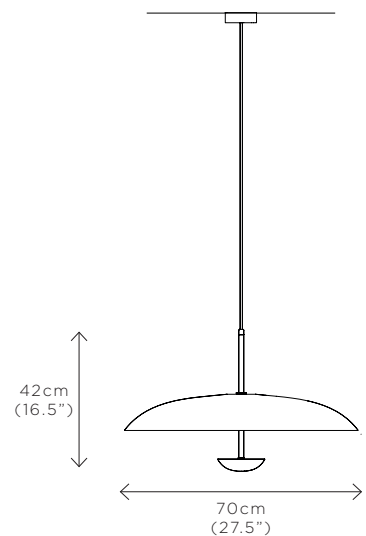

REGION

CE certified;
UL listing available at a surcharge.